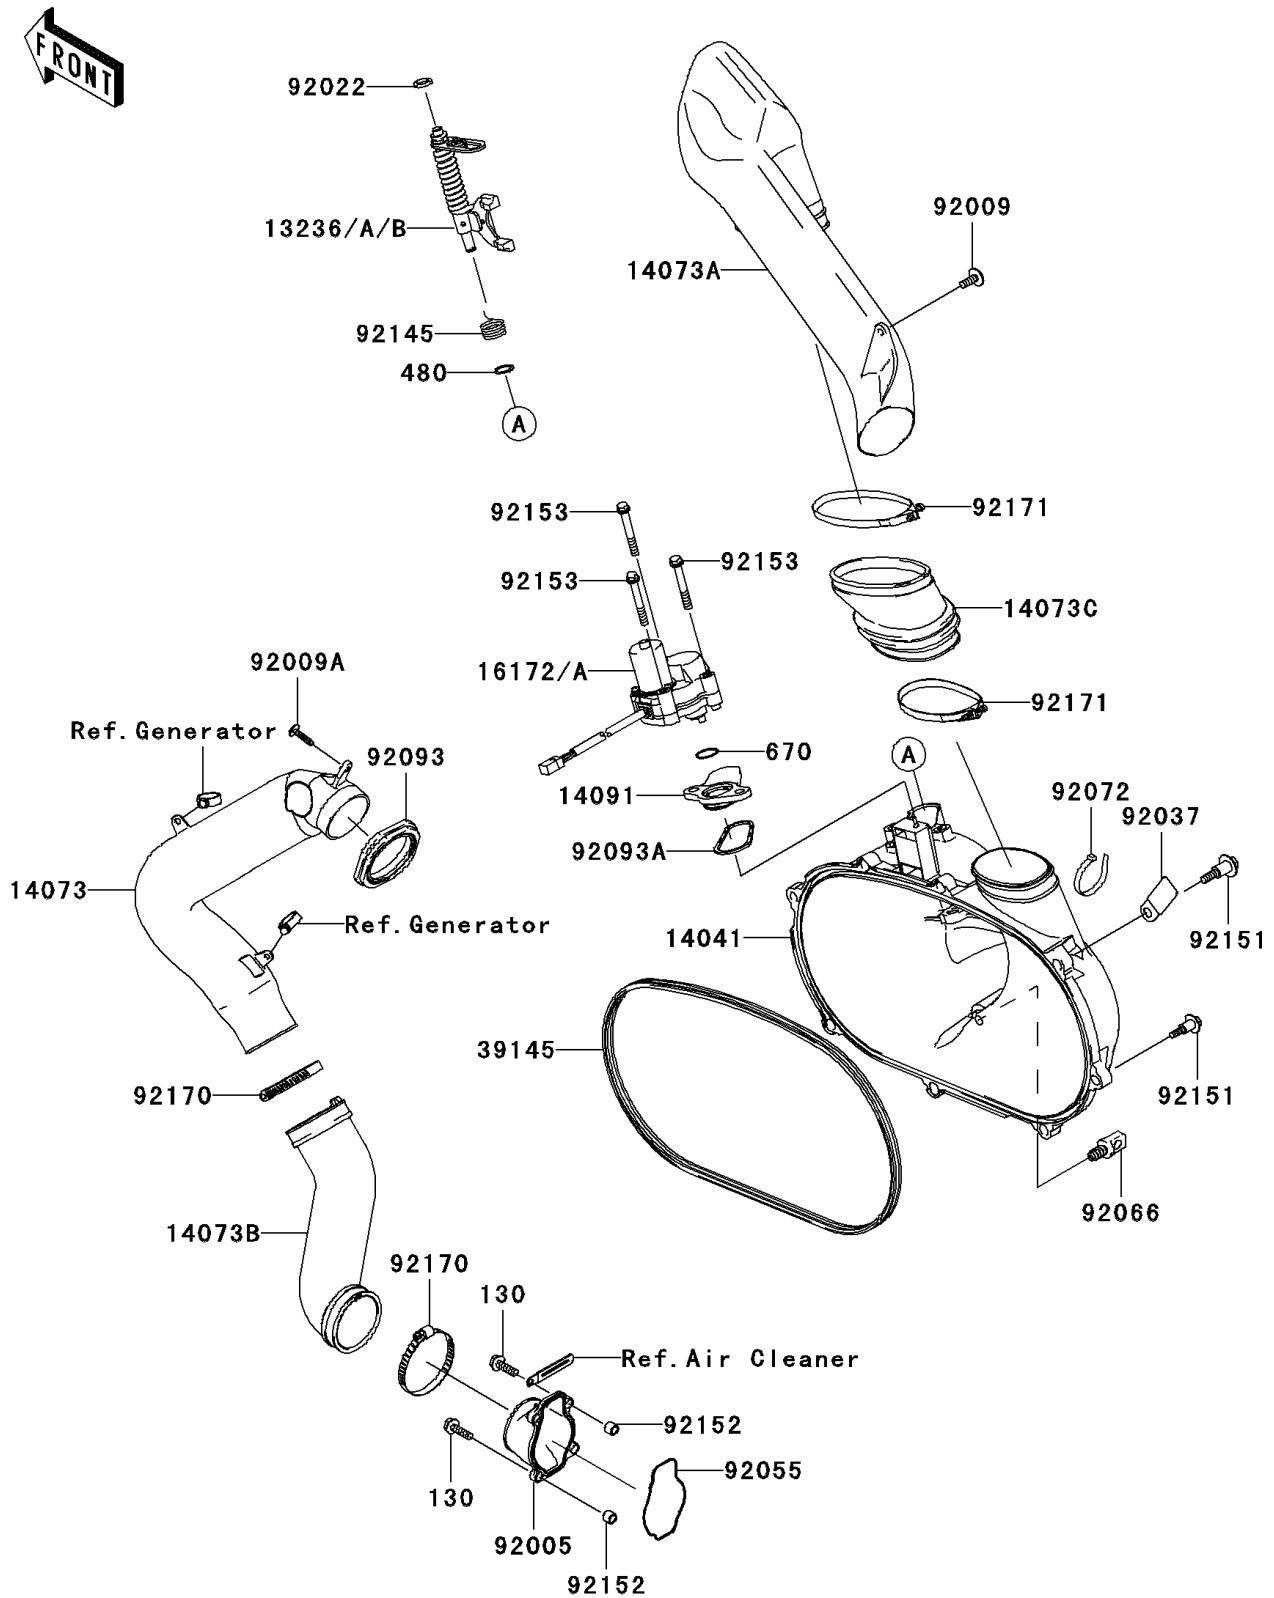

2006 Brute Force 650 4x4

PARTS DIAGRAM

Converter Cover

E1393

2006 Brute Force 650 4x4i

PARTS LIST

Converter Cover

ITEM NAME

PART NUMBER

QUANTITY
