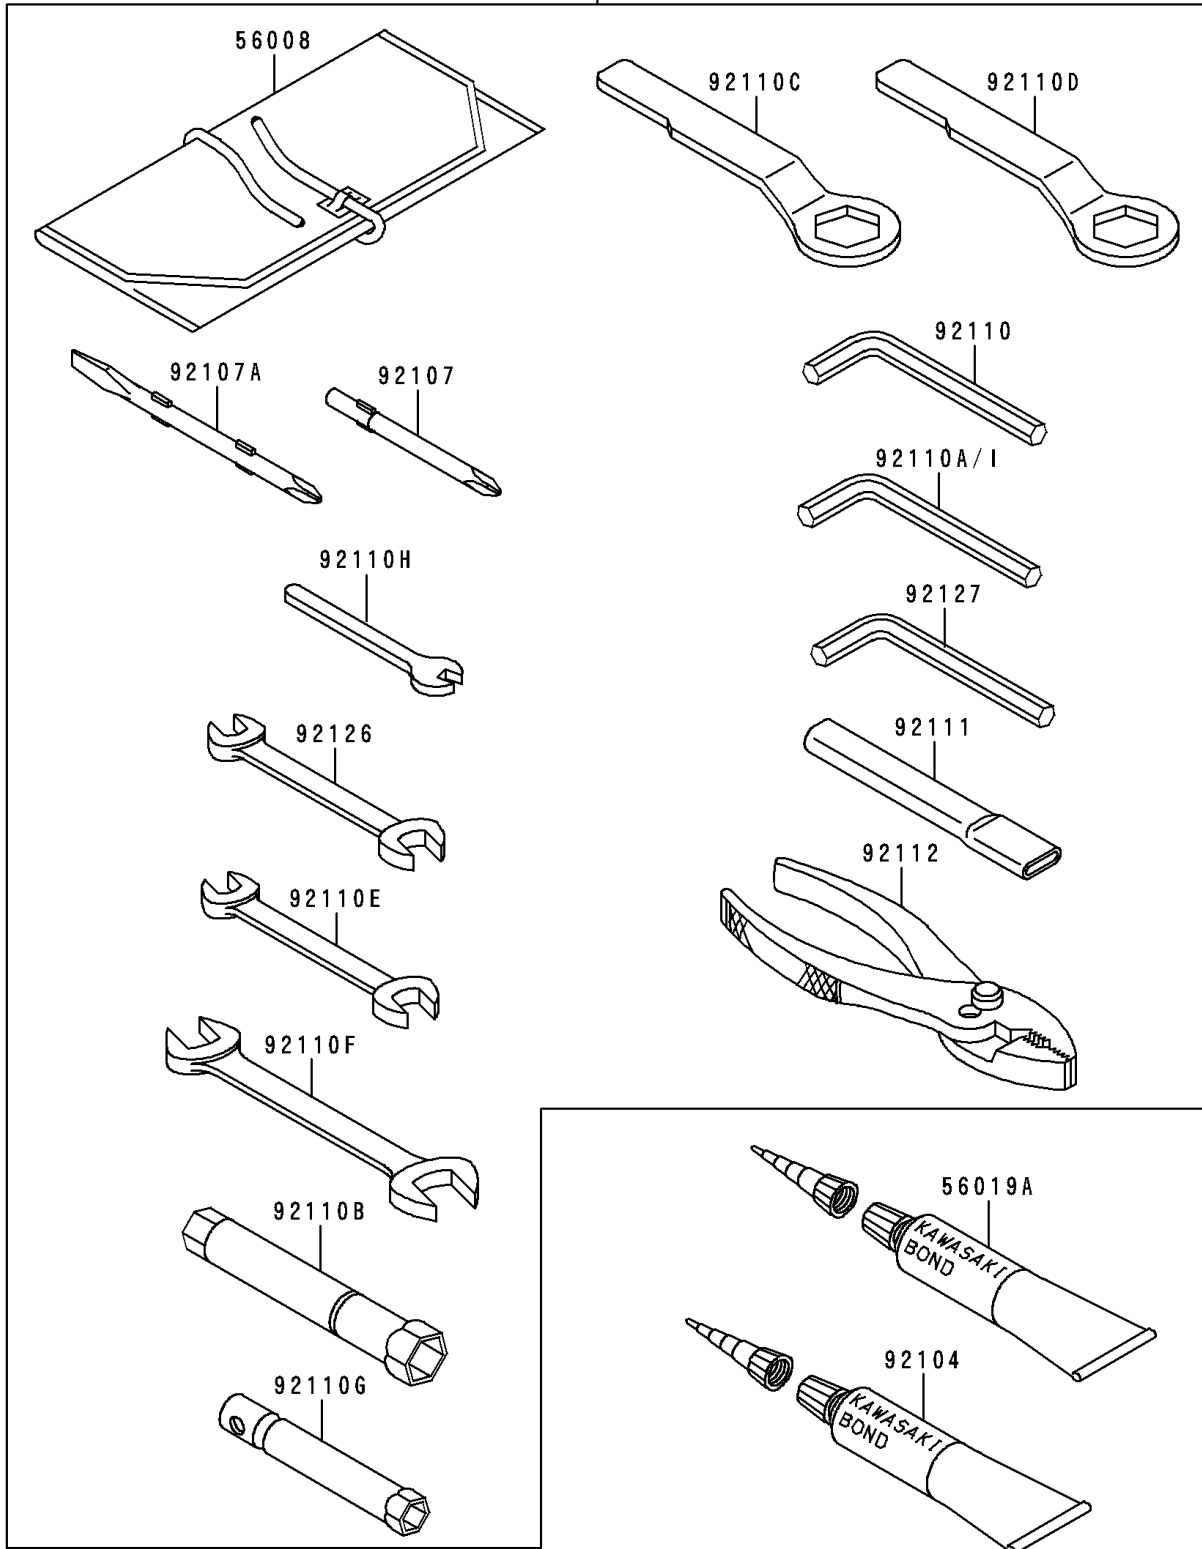

1997 Ninja® ZX™-6R

PARTS DIAGRAM

Owner's Tools

56007

F2810

1997 Ninja® ZX™-6R

PARTS LIST

Owner's Tools

ITEM NAME

PART NUMBER

QUANTITY
