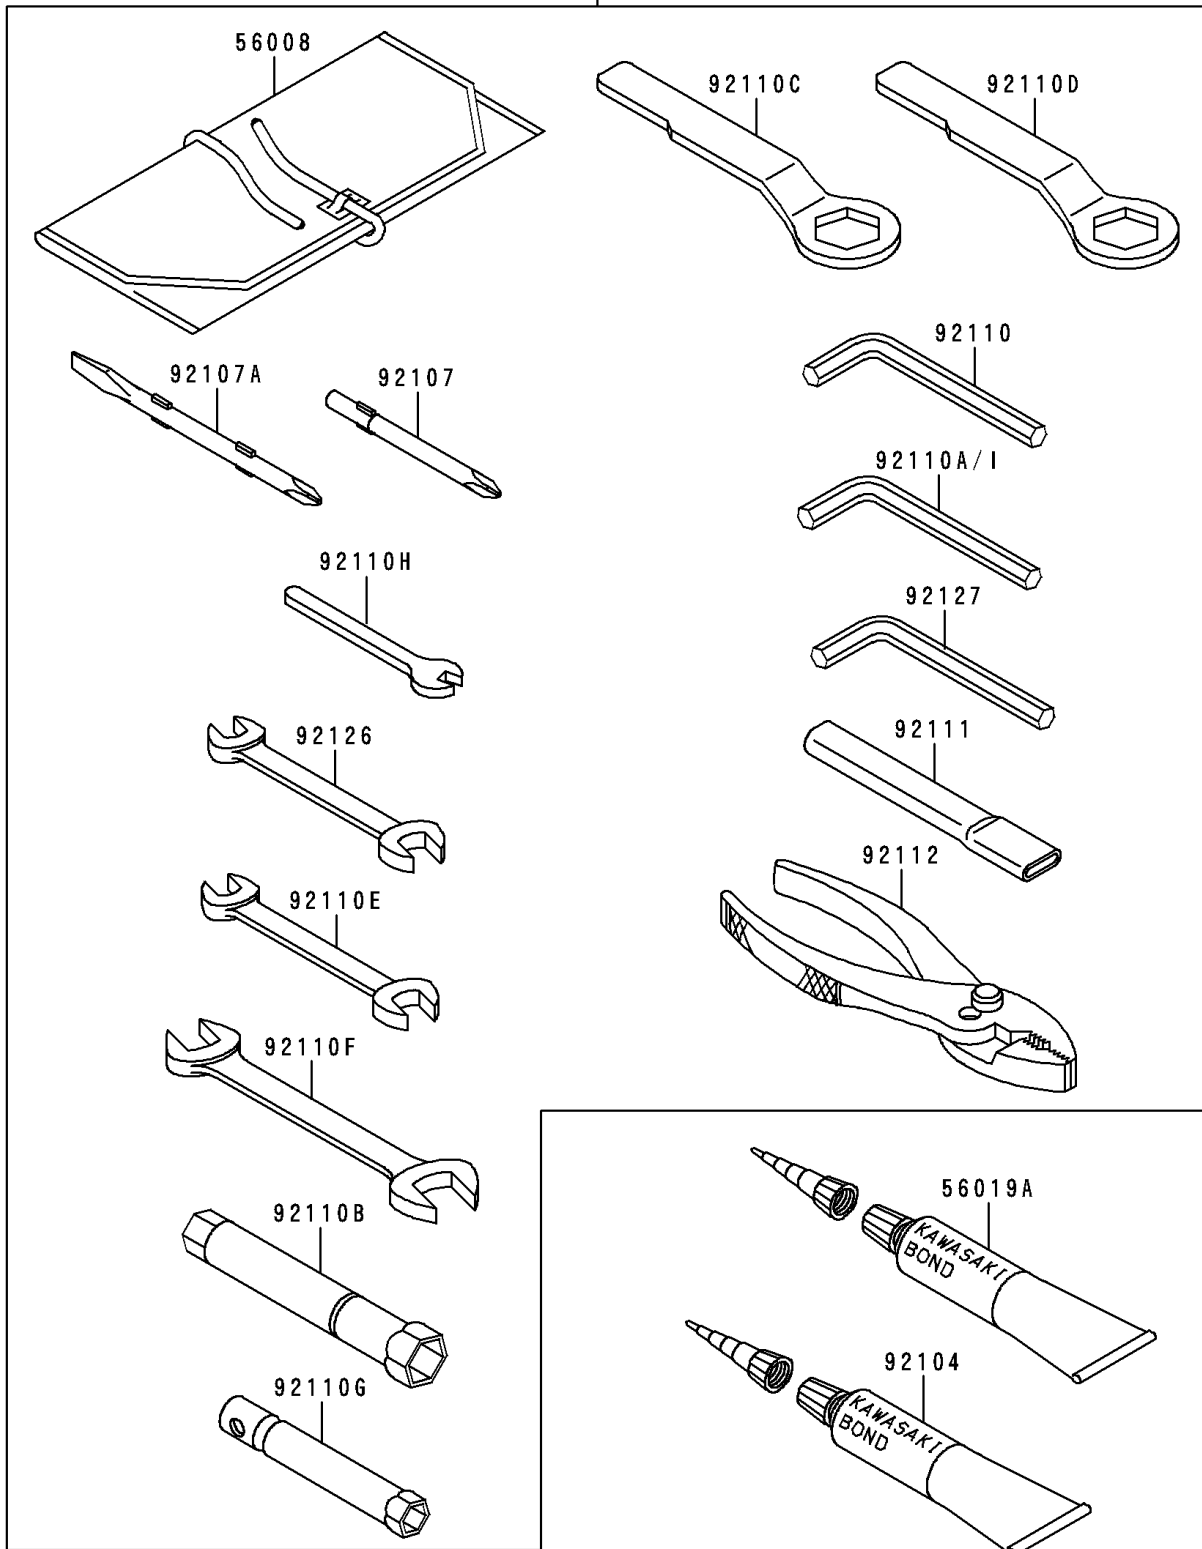

1996 Ninja® ZX™-6R

PARTS DIAGRAM

Owner's Tools

56007

F2810