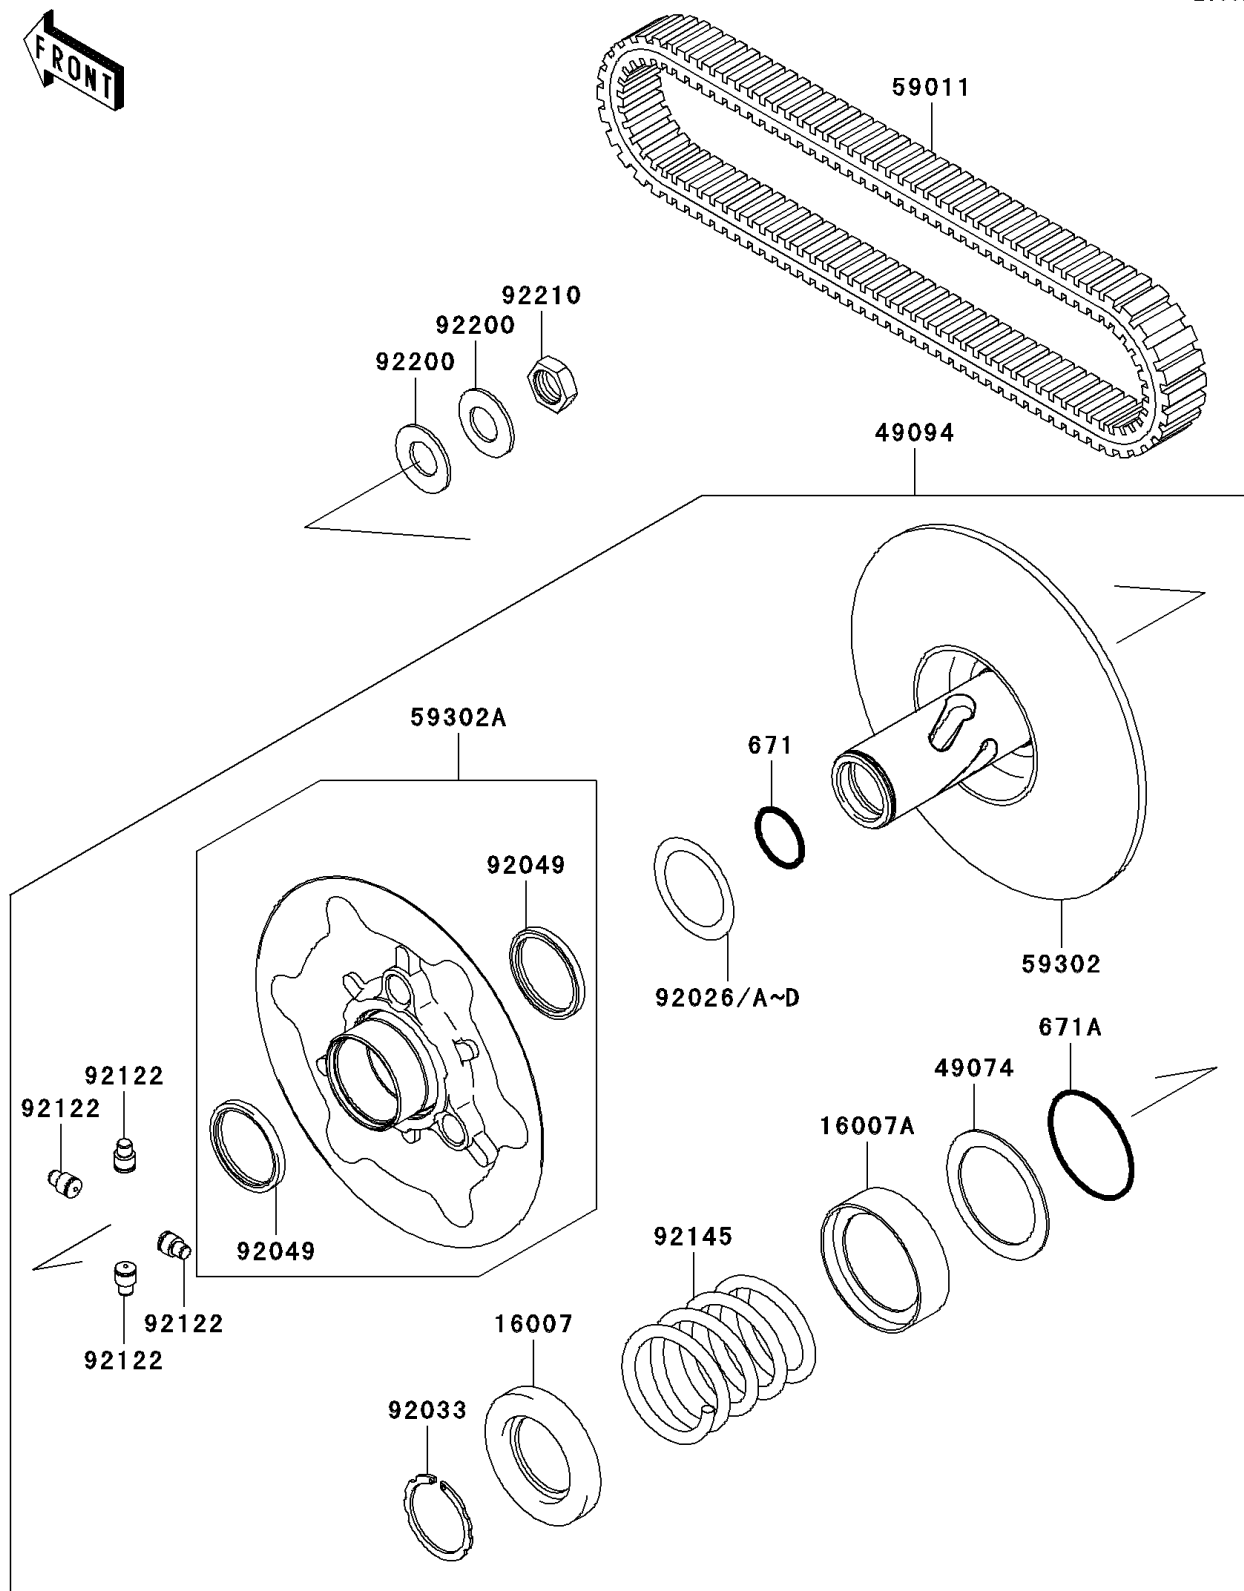

2010 Brute Force 650 4x4i (Canada Only)

PARTS DIAGRAM

Driven Converter/Drive Belt

E1392

2010 Brute Force 650 4x4i (Canada Only)

PARTS LIST

Driven Converter/Drive Belt

ITEM NAME	PART NUMBER	QUANTITY
O RING (Ref # 671)	671D2530	1
O RING (Ref # 671A)	671D2550	1
SEAT-SPRING (Ref # 16007)	16007-1203	1
SEAT-SPRING,SHEAVE MOVABLE (Ref # 16007A)	16007-1221	1
PLATE-THRUST (Ref # 49074)	49074-1055	1
CONVERTER-ASSY-DRIVEN (Ref # 49094)	49094-0019	1
BELT (Ref # 59011)	59011-0003	1
SHEAVE-COMP,FIXED (Ref # 59302)	59302-0001	1
SHEAVE-COMP,MOVABLE (Ref # 59302A)	59302-0002	1
SPACER,T=0.30 (Ref # 92026)	92026-0034	AR
SPACER,T=1.00 (Ref # 92026A)	92026-1565	AR
SPACER,T=0.60 (Ref # 92026B)	92026-1569	AR
SPACER,T=1.40 (Ref # 92026C)	92026-1570	AR
SPACER,T=0.80 (Ref # 92026D)	92026-1617	AR
RING-SNAP (Ref # 92033)	92033-1317	1
SEAL-OIL (Ref # 92049)	92049-1528	2
ROLLER (Ref # 92122)	92122-1209	4
SPRING,PURPLE (Ref # 92145)	92145-1499	1
WASHER (Ref # 92200)	92200-1505	2
NUT,18MM (Ref # 92210)	92210-1367	1