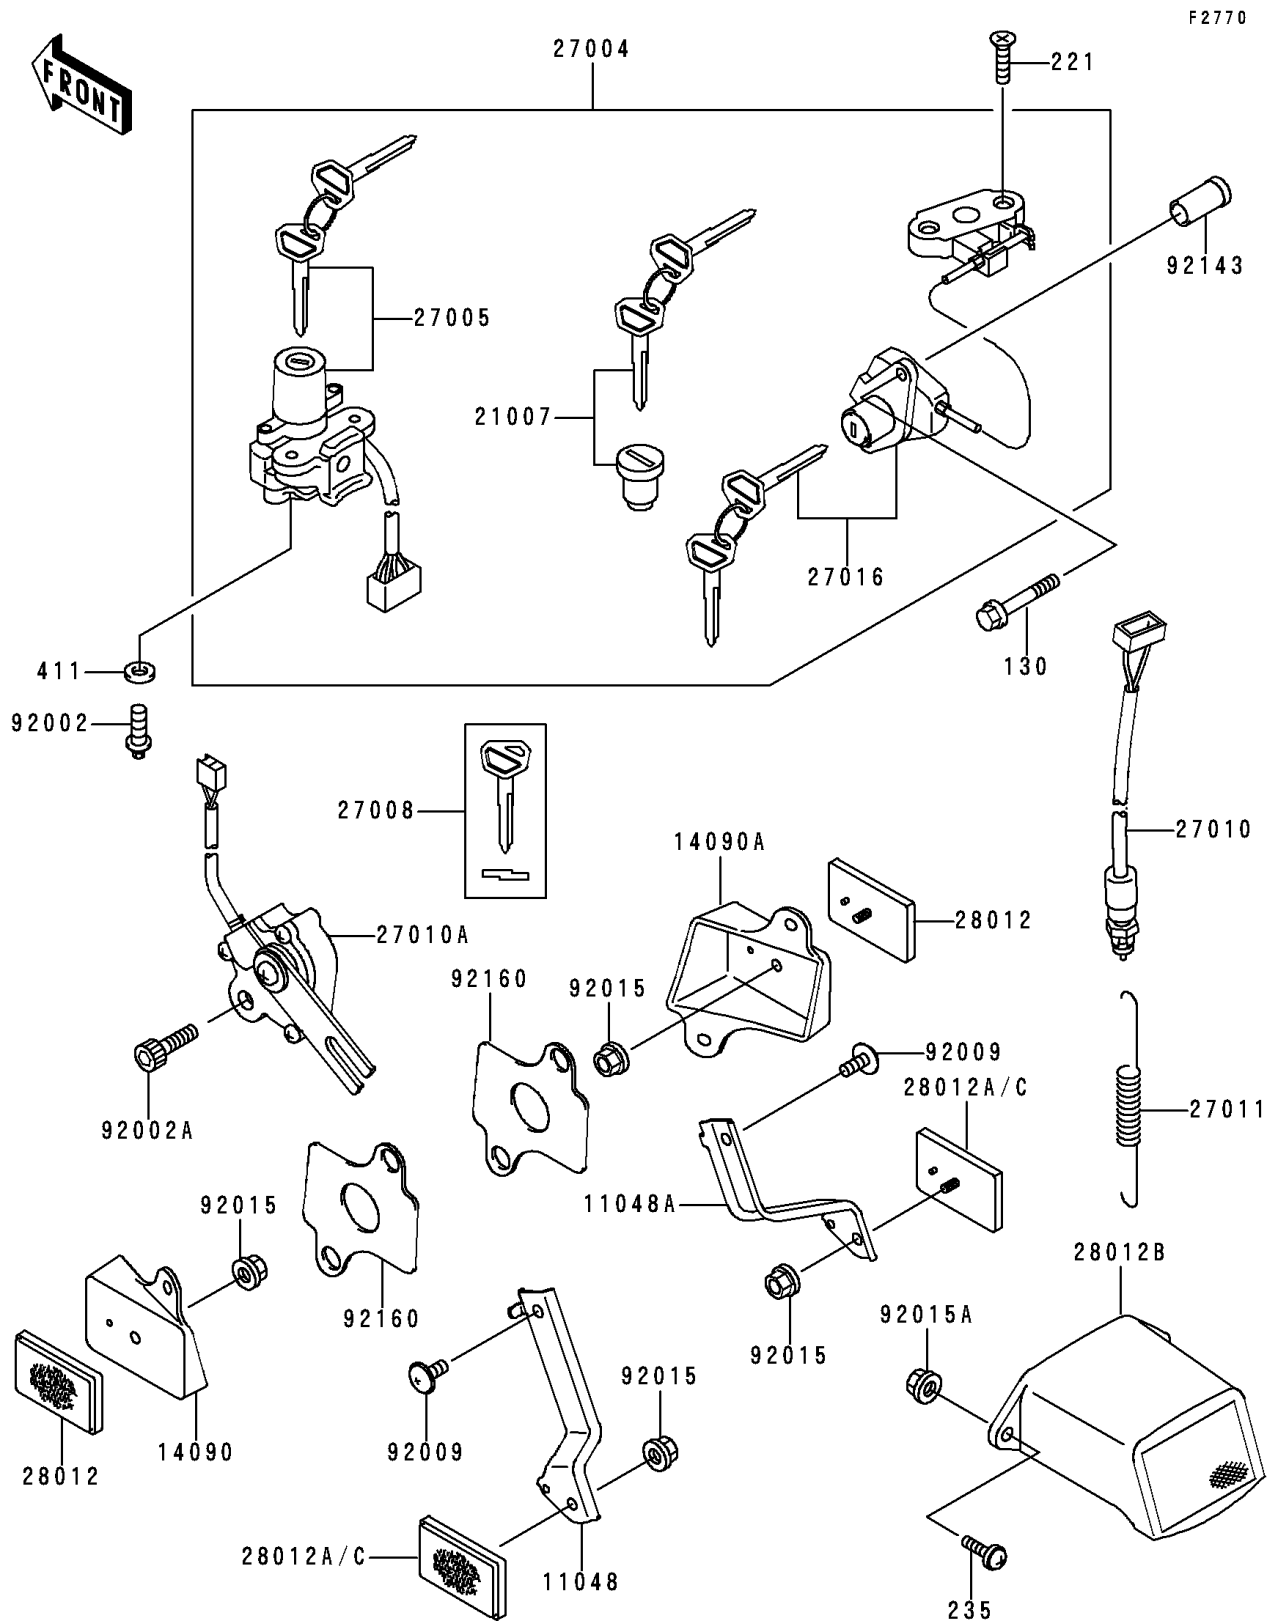

1996 Ninja® ZX™-6R

PARTS DIAGRAM

Ignition Switch/Locks/Reflectors

1996 Ninja[®] ZX[™]-6R

PARTS LIST

Ignition Switch/Locks/Reflectors

ITEM NAME

PART NUMBER

QUANTITY
