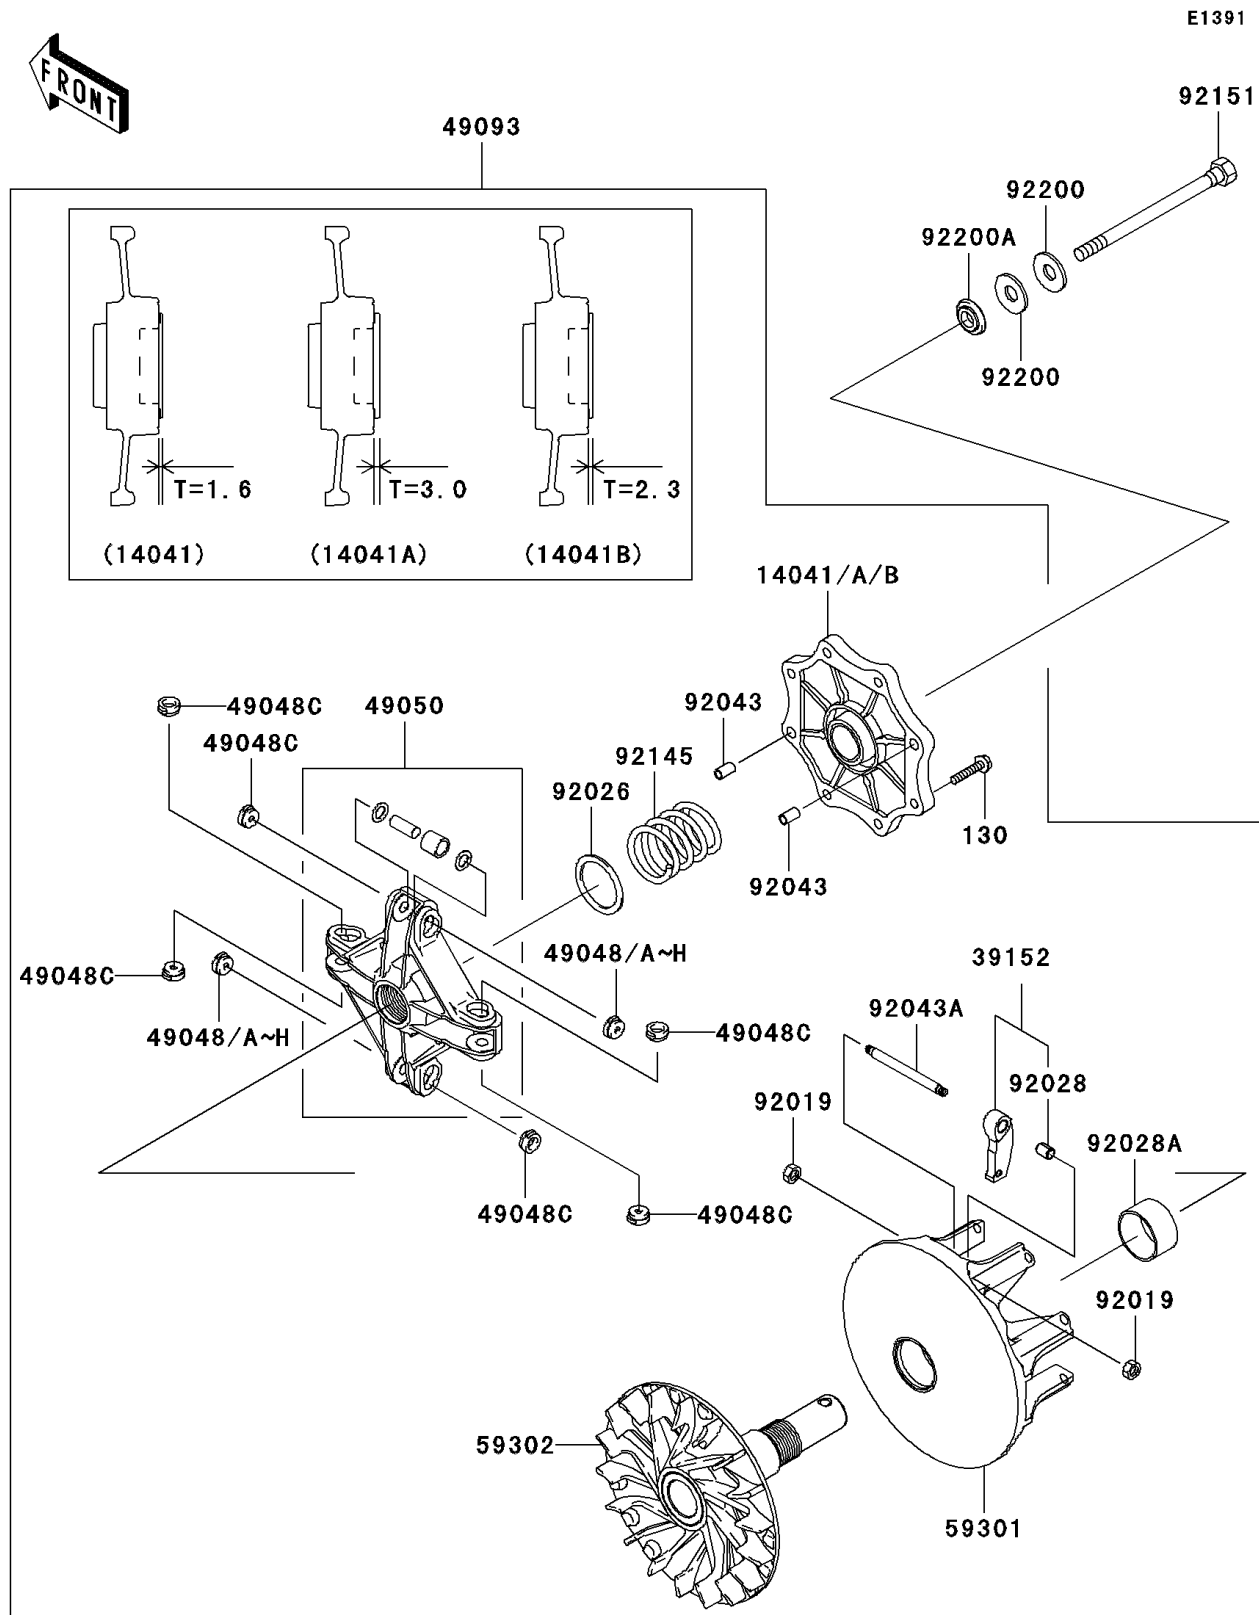

2006 Brute Force 650 4x4i

PARTS DIAGRAM

Drive Converter

2006 Brute Force 650 4x4i

PARTS LIST

Drive Converter

ITEM NAME

PART NUMBER

QUANTITY
