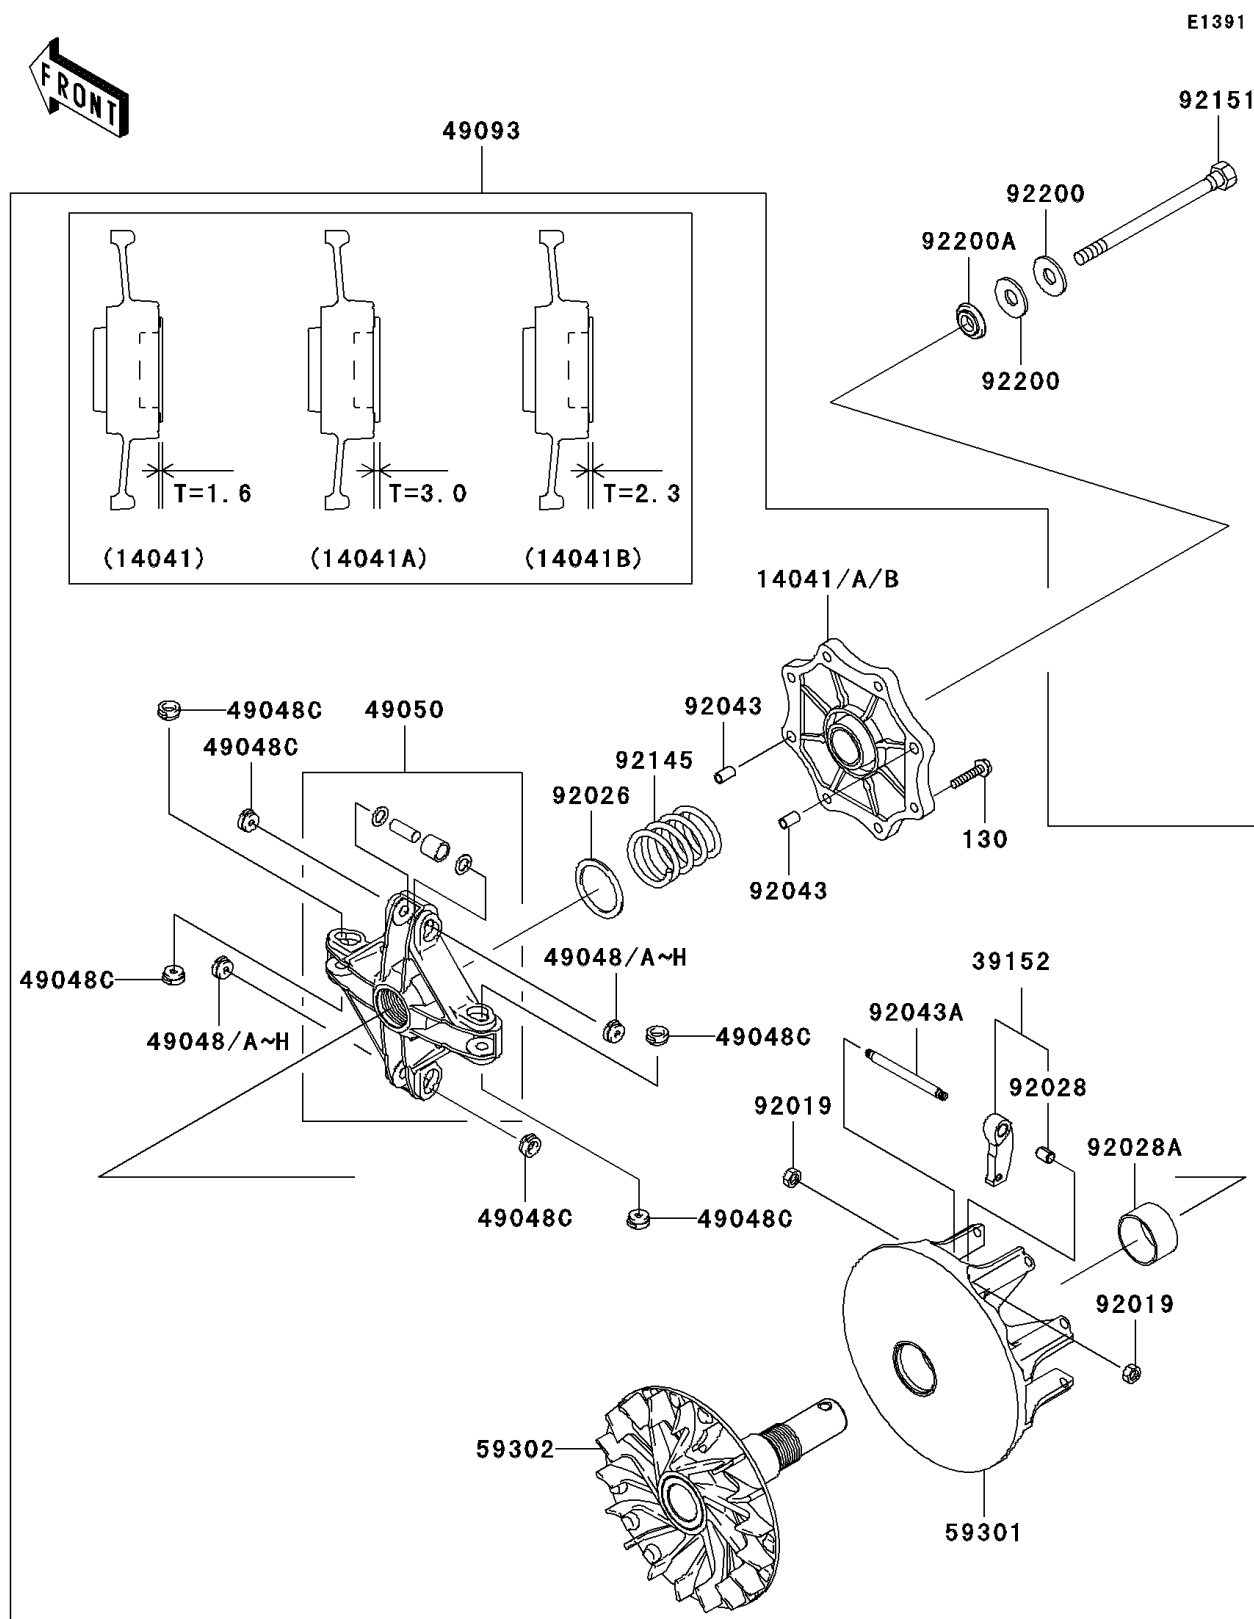

2010 Brute Force 650 4x4i (Canada Only)

PARTS DIAGRAM

Drive Converter

2010 Brute Force 650 4x4i (Canada Only)

Kawasaki
Let the Good Times Roll®

PARTS LIST

Drive Converter

ITEM NAME	PART NUMBER	QUANTITY
BOLT-FLANGED,6X30 (Ref # 130)	130CA0630	8
COVER-COMP,RED (Ref # 14041)	14041-1159	AR
COVER-COMP,BLUE (Ref # 14041A)	14041-1160	AR
COVER-COMP,STD (Ref # 14041B)	14041-1161	AR
WEIGHT-RAMP (Ref # 39152)	39152-1081	4
SHOE,T=7.2 (Ref # 49048)	49048-1087	AR
SHOE,T=7.3 (Ref # 49048A)	49048-1088	AR
SHOE,T=7.4 (Ref # 49048B)	49048-1089	AR
SHOE,T=7.5 (Ref # 49048C)	49048-1090	8
SHOE,T=7.6 (Ref # 49048D)	49048-1091	AR
SHOE,T=7.7 (Ref # 49048E)	49048-1092	AR
SHOE,T=7.8 (Ref # 49048F)	49048-1093	AR
SHOE,T=7.9 (Ref # 49048G)	49048-1094	AR
SHOE,T=8.0 (Ref # 49048H)	49048-1095	AR
SPIDER (Ref # 49050)	49050-1081	1
CONVERTER-ASSY-DRIVE (Ref # 49093)	49093-0014	1
SHEAVE-MOVABLE (Ref # 59301)	59301-1070	1
SHEAVE-COMP (Ref # 59302)	59302-0003	1
NUT,LOCK,6MM (Ref # 92019)	92019-008	8
SPACER,39X49.5X1.0 (Ref # 92026)	92026-1603	1
BUSHING (Ref # 92028)	92028-1973	4
BUSHING (Ref # 92028A)	92028-1975	1
PIN,6.2X8X14 (Ref # 92043)	92043-1263	2
PIN (Ref # 92043A)	92043-1688	4
SPRING (Ref # 92145)	92145-1465	1
BOLT,12X165 (Ref # 92151)	92151-1393	1
WASHER,SPRING (Ref # 92200)	92200-1504	2
WASHER (Ref # 92200A)	92200-1634	1