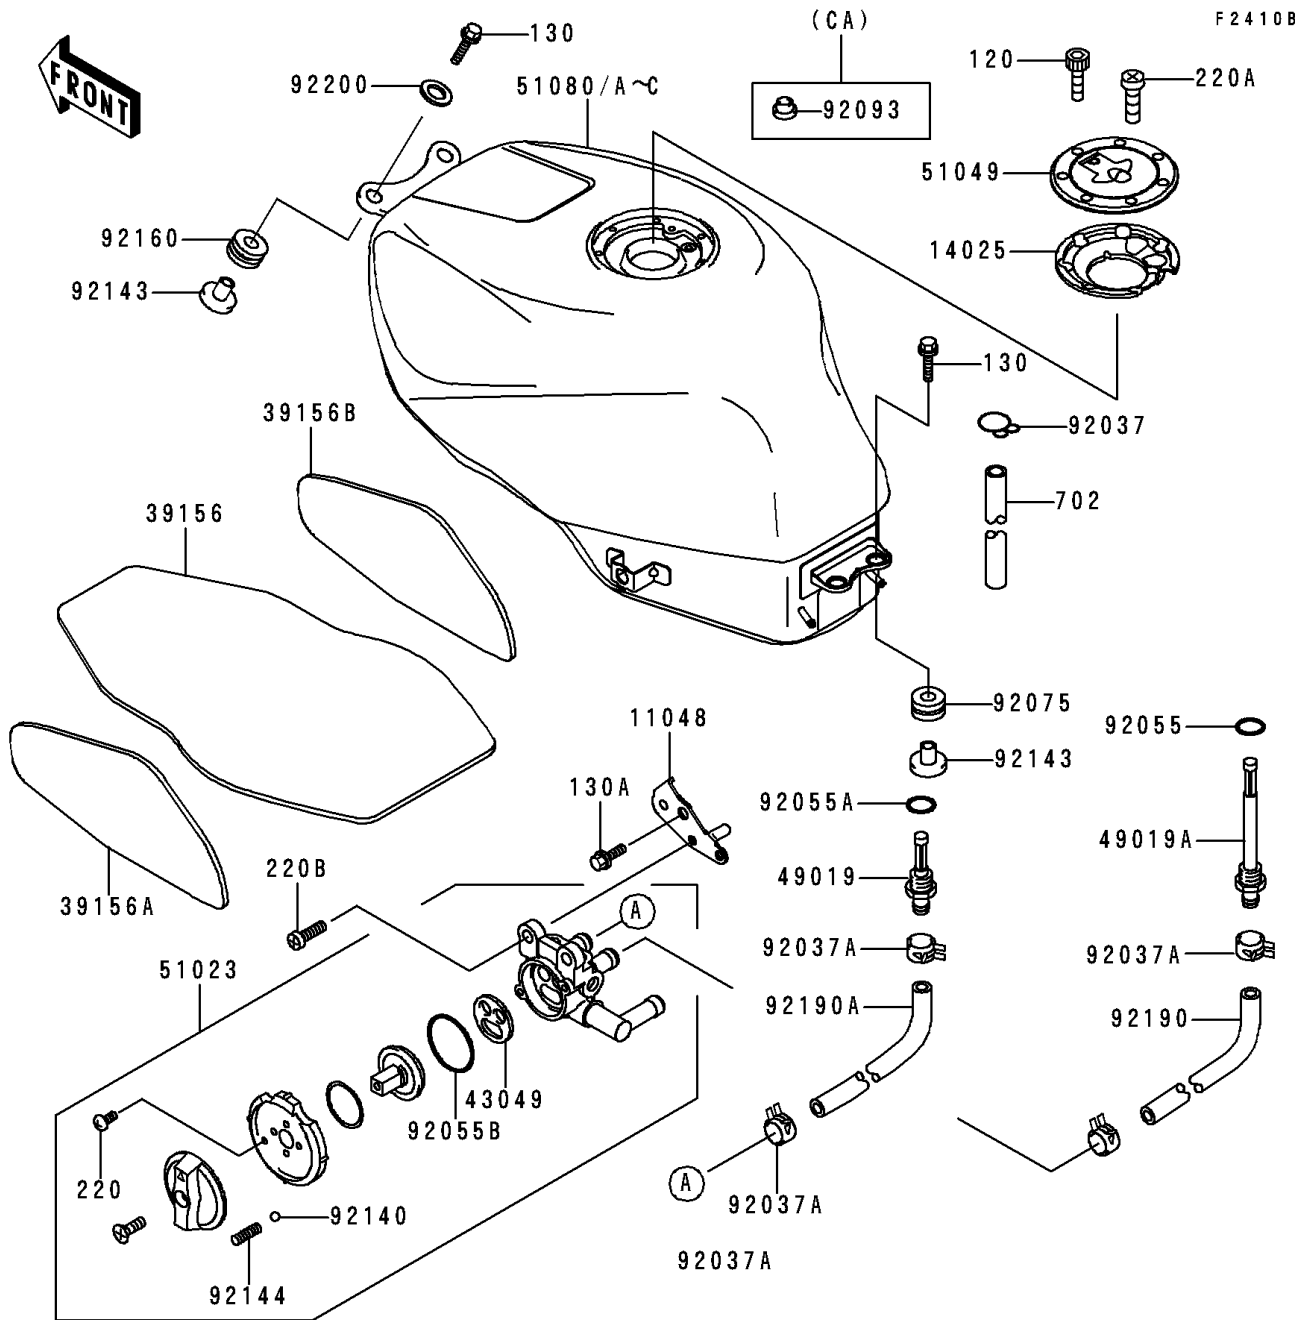

1997 Ninja® ZX™-6R

PARTS DIAGRAM Fuel Tank(ZX600-F3)

WD

WD

1997 Ninja® ZX™-6R

PARTS LIST

Fuel Tank(ZX600-F3)

ITEM NAME

PART NUMBER

QUANTITY
