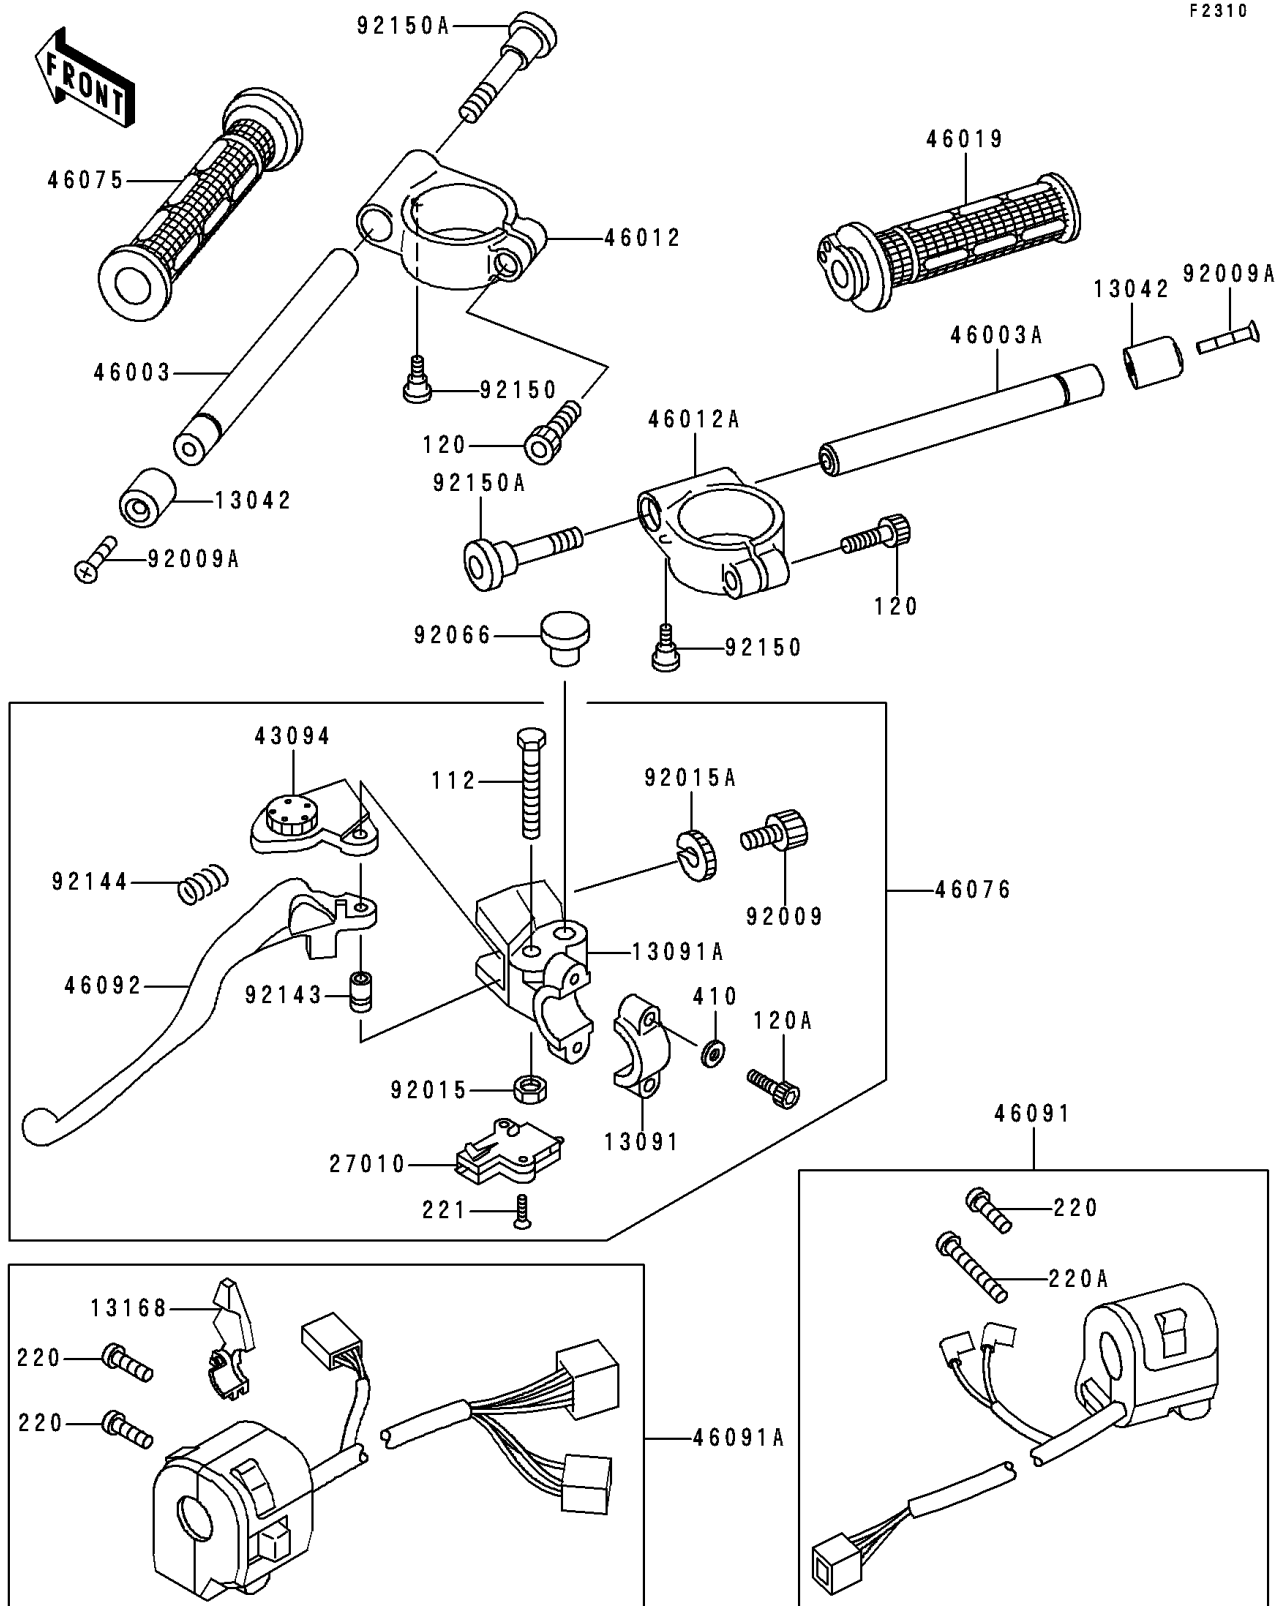

1997 Ninja® ZX™-6R

PARTS DIAGRAM

Handlebar

1997 Ninja® ZX™-6R

PARTS LIST

Handlebar

ITEM NAME	PART NUMBER	QUANTITY
BOLT-UPSET (Ref # 112)	112C0640	1
BOLT-SOCKET,8X30 (Ref # 120)	120P0830	2
BOLT-SOCKET,6X20 (Ref # 120A)	120S0620	2
SCREW-PAN-CROS (Ref # 220)	220C0525	3
SCREW-PAN-CROS (Ref # 220A)	220C0540	1
SCREW-CSK-CROS (Ref # 221)	221C0316	2
WASHER-PLAIN-SMALL,6MM,BLACK (Ref # 410)	410F0600	2
WEIGHT,HANDLE (Ref # 13042)	13042-1069	2
HOLDER,CLUTCH LEVER (Ref # 13091)	13091-1624	1
HOLDER,CLUTCH LEVER (Ref # 13091A)	13091-1652	1
LEVER,CHOKE (Ref # 13168)	13168-1516	1
SWITCH,CLUTCH,BLACK (Ref # 27010)	27010-1094	1
ADJUSTER,CLUTCH LEVER (Ref # 43094)	43094-1053	1
HANDLE,LH (Ref # 46003)	46003-1388	1
HANDLE,RH (Ref # 46003A)	46003-1389	1
HOLDER-HANDLE,LH (Ref # 46012)	46012-1260	1
HOLDER-HANDLE,RH (Ref # 46012A)	46012-1261	1
GRIP-ASSY,THROTTLE (Ref # 46019)	46019-1077	1
GRIP,LH (Ref # 46075)	46075-1088	1
LEVER-ASSY-GRIP,CLUTCH (Ref # 46076)	46076-1165	1
HOUSING-ASSY-CONTROL,RH (Ref # 46091)	46091-1663	1
HOUSING-ASSY-CONTROL,LH (Ref # 46091A)	46091-1664	1
LEVER-GRIP,CLUTCH (Ref # 46092)	46092-1161	1
SCREW,CABLE ADJUST,8MM,BLACK (Ref # 92009)	92009-1134	1
SCREW,8X45 (Ref # 92009A)	92009-1257	2
NUT,LOCK,6MM,BLACK (Ref # 92015)	92015-1191	1
NUT,CABLE ADJUST LOCK,8MM,BLK (Ref # 92015A)	92015-1197	1
PLUG,9.5X8,POLYETHYLENE (Ref # 92066)	92066-1077	1
COLLAR (Ref # 92143)	92143-1379	1

1997 Ninja[®] ZX[™]-6R

PARTS LIST

Handlebar

ITEM NAME	PART NUMBER	QUANTITY
SPRING (Ref # 92144)	92144-1467	1
BOLT,6MM (Ref # 92150)	92150-1090	2
BOLT,SOCKET,10X37 (Ref # 92150A)	92150-1469	2