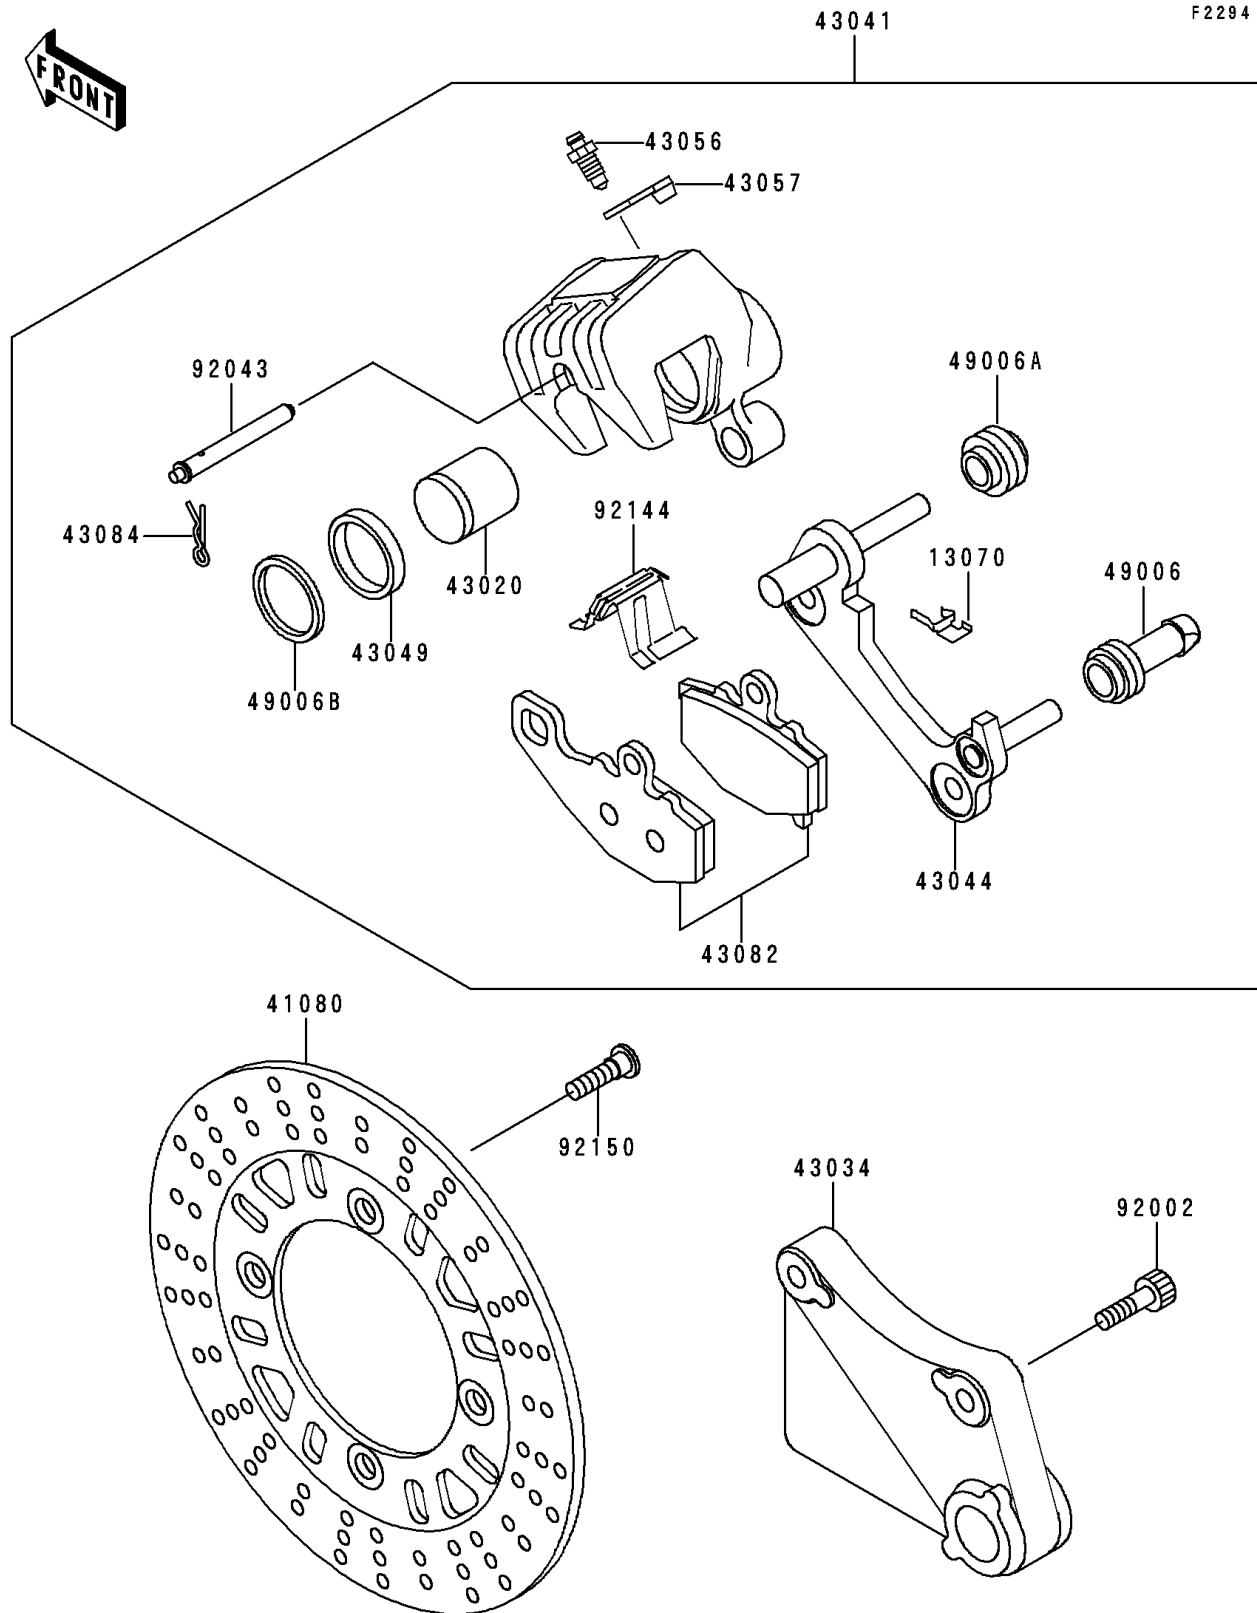

1996 Ninja® ZX™-6R

PARTS DIAGRAM

Rear Brake

1996 Ninja[®] ZX[™]-6R

PARTS LIST

Rear Brake

ITEM NAME

PART NUMBER

QUANTITY
