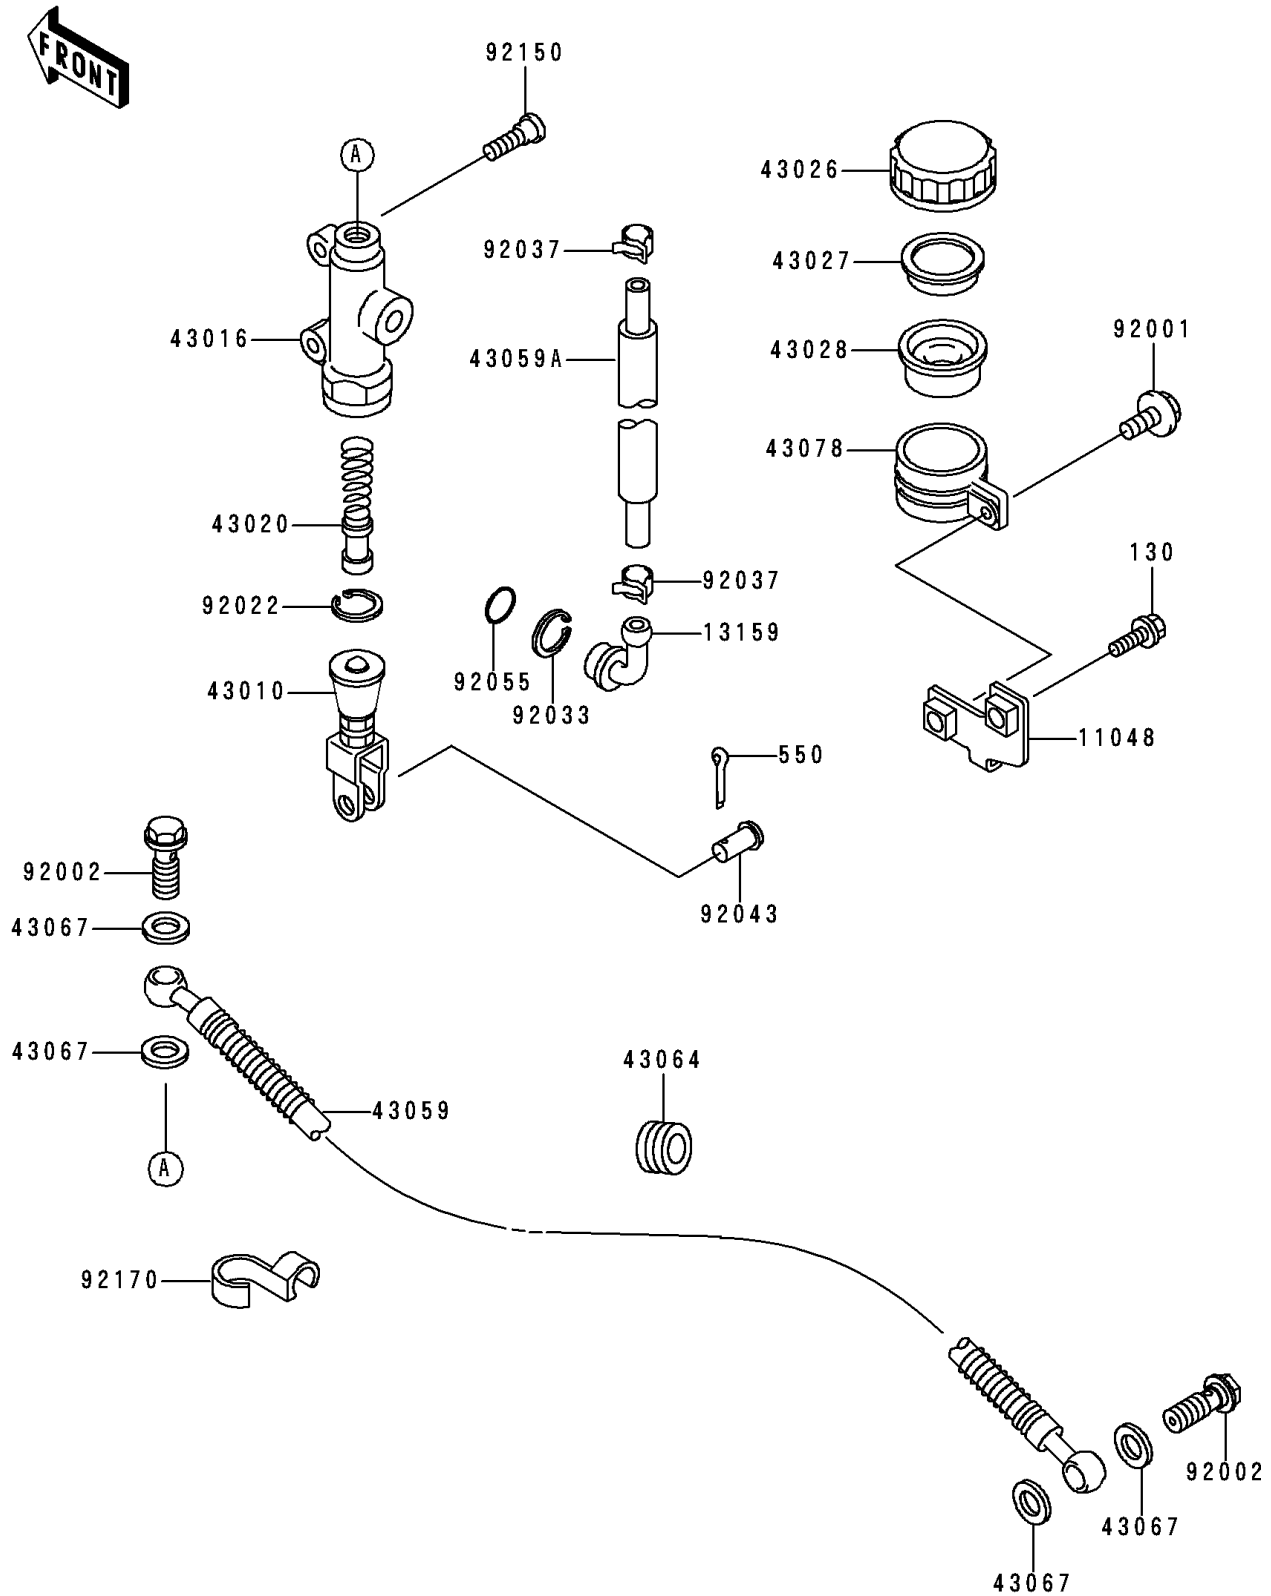

# 1997 Ninja<sup>®</sup> ZX<sup>™</sup>-6R

## PARTS DIAGRAM Rear Master Cylinder

F2293

## PARTS LIST

### Rear Master Cylinder

**ITEM NAME**

**PART NUMBER**

**QUANTITY**

---