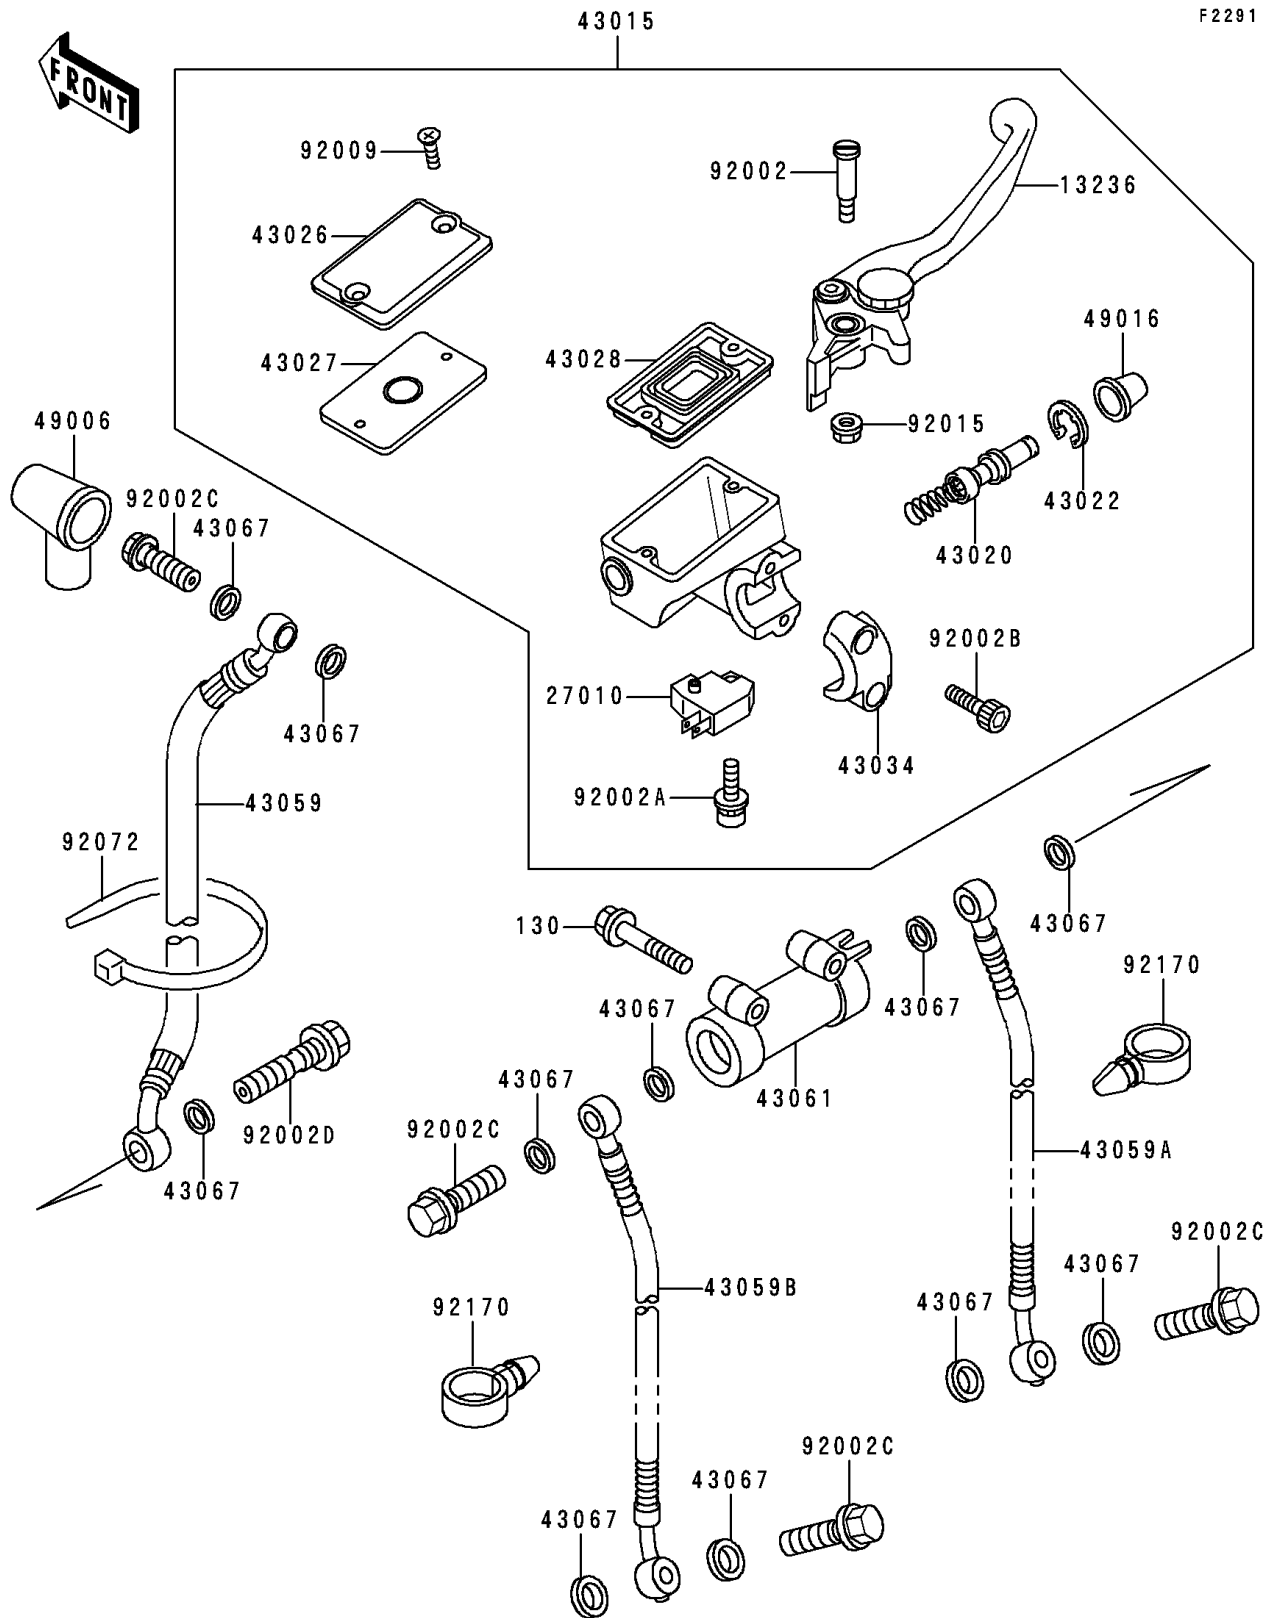

1996 Ninja[®] ZX[™]-6R

PARTS DIAGRAM

Front Master Cylinder

1996 Ninja[®] ZX[™]-6R

PARTS LIST

Front Master Cylinder

ITEM NAME

PART NUMBER

QUANTITY
