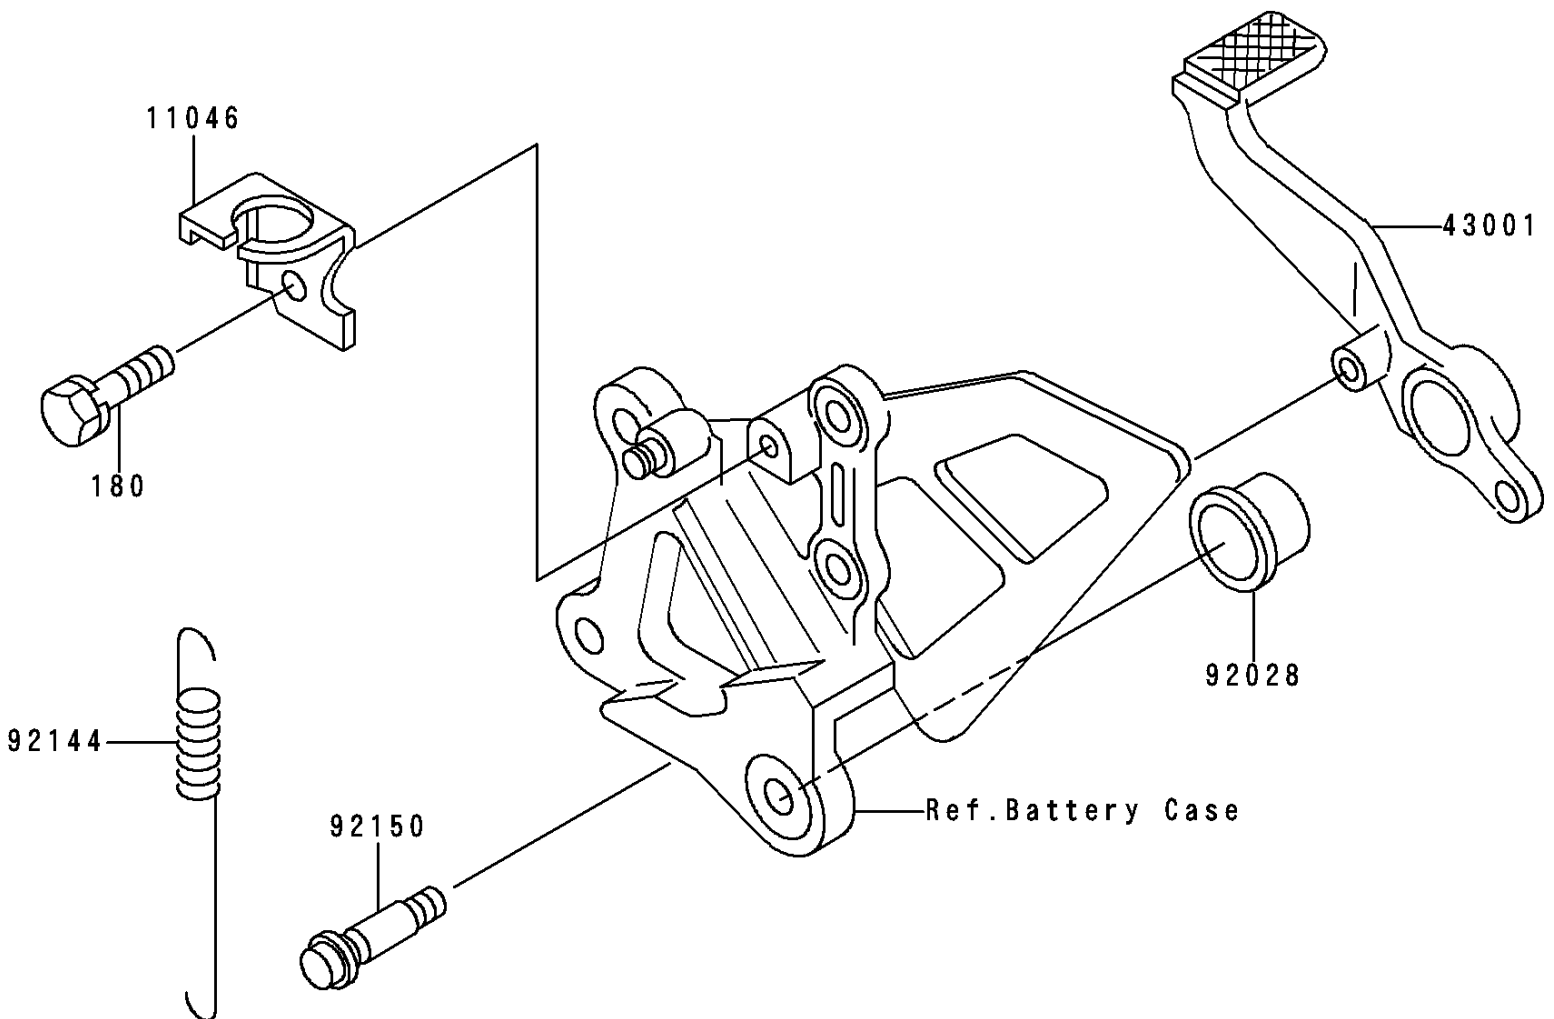

1997 Ninja® ZX™-6R

PARTS DIAGRAM

Brake Pedal/Torque Link

F2260

1997 Ninja® ZX™-6R

PARTS LIST

Brake Pedal/Torque Link

ITEM NAME

PART NUMBER

QUANTITY
