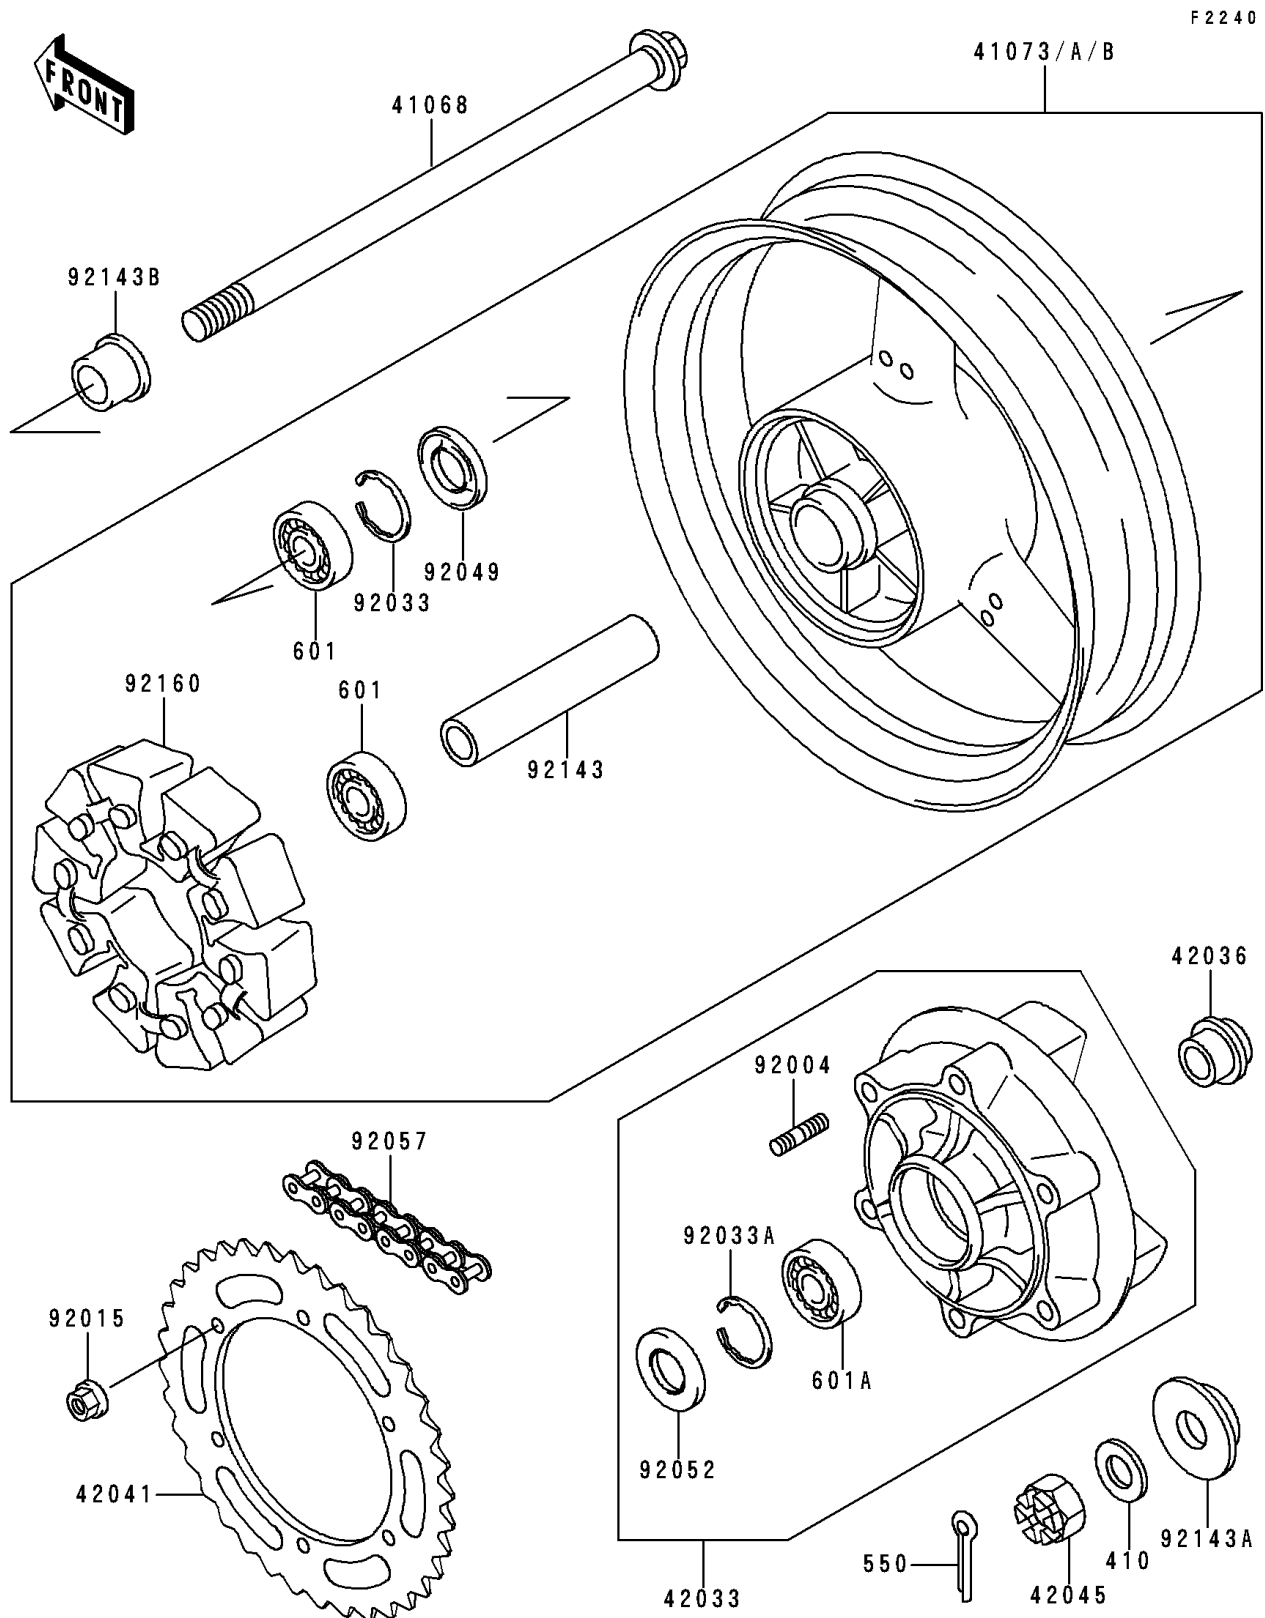

## PARTS DIAGRAM

### Rear Wheel/Chain

## PARTS LIST

### Rear Wheel/Chain

ITEM NAME	PART NUMBER	QUANTITY
W-PLAIN-S,18MM (Ref # 410)	410D1800	1
PIN-COTTER,4.0X35 (Ref # 550)	550D4035	1
BEARING-BALL,6204UUC3 (Ref # 601)	601B6204UU	2
BEARING-BALL,#6205G (Ref # 601A)	601B6205G	1
AXLE,RR (Ref # 41068)	41068-1350	1
WHEEL-ASSY,RR,C.GRAY (Ref # 41073A)	41073-1589-DH	1
WHEEL-ASSY,RR,BLUE VIOLET (Ref # 41073B)	41073-1589-5G	1
COUPLING-ASSY,RR HUB (Ref # 42033)	42033-1171	1
SLEEVE,RR HUB,L=23 (Ref # 42036)	42036-1251	1
SPROCKET-HUB,40T (Ref # 42041)	42041-1435	1
NUT,CASTLE,18MM (Ref # 42045)	42045-018	1
STUD,10X19.5 (Ref # 92004)	92004-1151	6
NUT,10MM (Ref # 92015)	92015-1720	6
RING-SNAP,47MM (Ref # 92033)	92033-1042	1
RING-SNAP,52MM (Ref # 92033A)	92033-1043	1
SEAL-OIL,BJN28475 (Ref # 92049)	92049-1056	1
SEAL-OIL,TWC35527 (Ref # 92052)	92052-006	1
CHAIN,DRIVE,EK525MV-XX108L (Ref # 92057)	92057-1398	1
COLLAR,RR HUB,L=133 (Ref # 92143)	92143-1303	1
COLLAR,RR AXLE,LH,L=15.5 (Ref # 92143A)	92143-1808	1
COLLAR,RR AXLE,RH,L=22.5 (Ref # 92143B)	92143-1809	1
DAMPER,SHOCK,RR HUB (Ref # 92160)	92160-1524	1