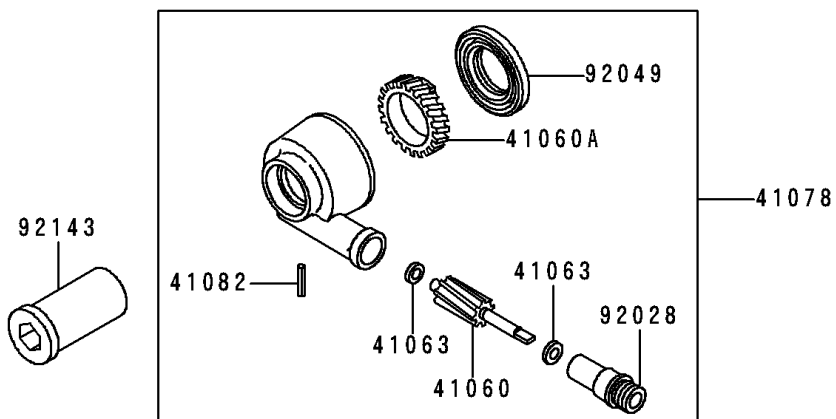

1997 Ninja® ZX™-6R

PARTS DIAGRAM

Front Wheel

F2230