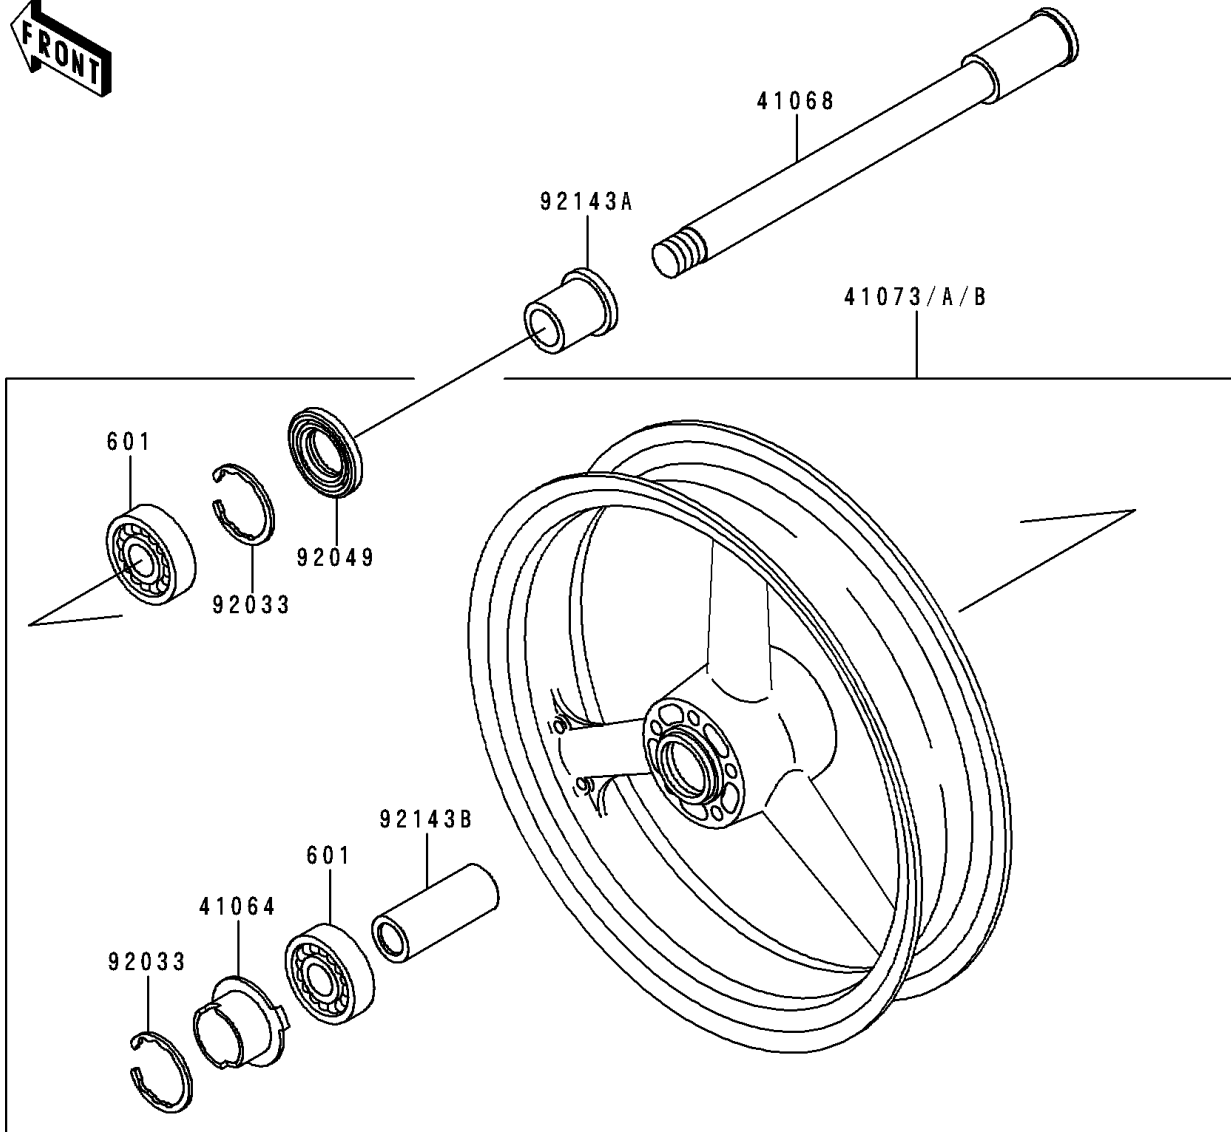

## PARTS DIAGRAM

### Front Wheel

F2230

## PARTS LIST

### Front Wheel

ITEM NAME	PART NUMBER	QUANTITY
BEARING-BALL,#6004UUC3 (Ref # 601)	601B6004UU	2
GEAR-METER SCREW,9T (Ref # 41060)	41060-1123	1
GEAR-METER SCREW,23T (Ref # 41060A)	41060-1138	1
WASHER,5.1X9X0.4 (Ref # 41063)	41063-001	2
RECEIVER-SPEEDOMETER (Ref # 41064)	41064-1006	1
AXLE,FR (Ref # 41068)	41068-1311	1
WHEEL-ASSY,FR,P.C.GRAY (Ref # 41073A)	41073-1497-DH	1
WHEEL-ASSY,FR,BLUE VIOLET (Ref # 41073B)	41073-1497-5G	1
CASE-ASSY-METER GEAR (Ref # 41078)	41078-1076	1
PIN,SPRING (Ref # 41082)	41082-001	1
BUSHING,SPEEDOMETER (Ref # 92028)	92028-1066	1
RING-SNAP,42MM (Ref # 92033)	92033-1041	2
SEAL-OIL,BJN30427-C3 (Ref # 92049)	92049-1057	2
COLLAR,FR AXLE,L=43.5 (Ref # 92143)	92143-1301	1
COLLAR,FR AXLE,L=25.5 (Ref # 92143A)	92143-1359	1
COLLAR,FR HUB,L=86.5 (Ref # 92143B)	92143-1479	1