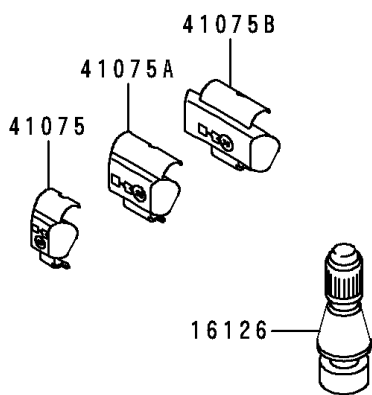

1997 Ninja[®] ZX[™]-6R

PARTS DIAGRAM

Tires

F2210

1997 Ninja® ZX™-6R

PARTS LIST

Tires

ITEM NAME	PART NUMBER	QUANTITY
VALVE,TIRE (Ref # 16126)	16126-1140	2
TIRE,FR,120/60ZR17,BT-50F(BS) (Ref # 41002)	41002-1991	1
TIRE,RR,160/60ZR17,BT-50R(BS) (Ref # 41002A)	41002-1992	1
BALANCER-WHEEL,10G,SILVER (Ref # 41075)	41075-1014	AR
BALANCER-WHEEL,20G,SILVER (Ref # 41075A)	41075-1015	AR
BALANCER-WHEEL,30G,SILVER (Ref # 41075B)	41075-1016	AR