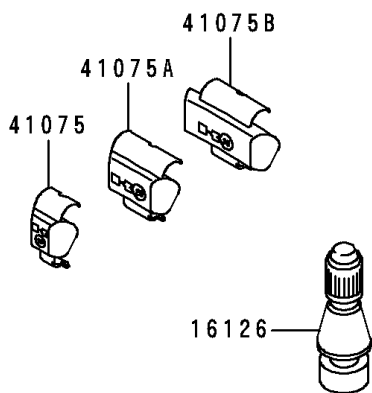

1997 Ninja[®] ZX[™]-6R

PARTS DIAGRAM

Tires

F2210

1997 Ninja® ZX™-6R

PARTS LIST

Tires

ITEM NAME	PART NUMBER	QUANTITY
VALVE,TIRE (Ref # 16126)	16126-1140	2
TIRE,FR,120/60ZR17,BT-50F(BS) (Ref # 41002)	41002-1991	1
TIRE,RR,160/60ZR17,BT-50R(BS) (Ref # 41002A)	41002-1992	1
BALANCER-WHEEL,10G,SILVER (Ref # 41075)	41075-1014	AR
BALANCER-WHEEL,20G,SILVER (Ref # 41075A)	41075-1015	AR
BALANCER-WHEEL,30G,SILVER (Ref # 41075B)	41075-1016	AR