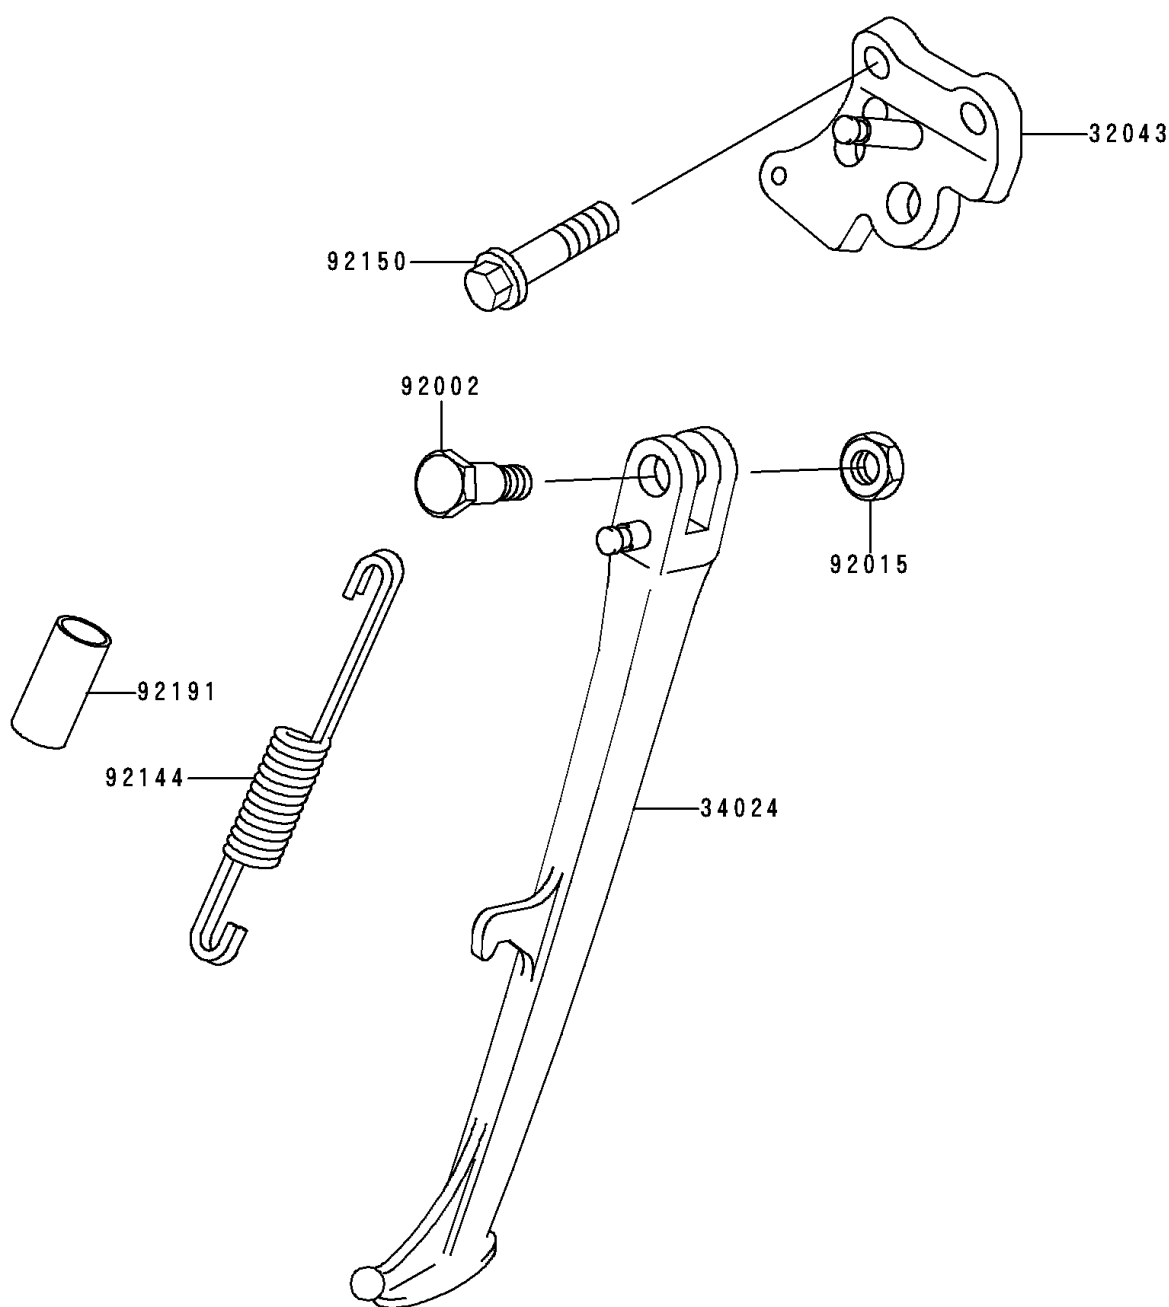

1997 Ninja[®] ZX[™]-6R

PARTS DIAGRAM

Stand(s)

Kawasaki

Let the Good Times Roll[®]

F 2190

1997 Ninja® ZX™-6R

PARTS LIST

Stand(s)

ITEM NAME

PART NUMBER

QUANTITY
