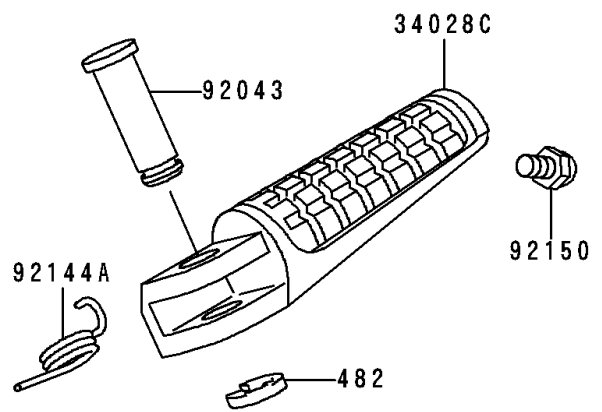

1997 Ninja[®] ZX[™]-6R

PARTS DIAGRAM

Footrests

F2160

1997 Ninja® ZX™-6R

PARTS LIST

Footrests

ITEM NAME	PART NUMBER	QUANTITY
CIRCLIP-TYPE-E,10MM (Ref # 482)	482L0100	2
CIRCLIP-TYPE-E,5MM (Ref # 482A)	482L5000	2
STEP,RR,LH (Ref # 34028)	34028-1191	1
STEP,RR,RH (Ref # 34028A)	34028-1192	1
STEP,FR,LH (Ref # 34028B)	34028-1338	1
STEP,FR,RH (Ref # 34028C)	34028-1339	1
WASHER,STEP,RR (Ref # 92022)	92022-1507	2
COLLAR,STEP (Ref # 92027)	92027-1732	2
PIN,12X37 (Ref # 92043)	92043-1144	2
PIN,6X38.5 (Ref # 92043A)	92043-1328	2
SPRING,STEP,RR (Ref # 92081)	92081-1612	2
SPRING,STEP RETURN,LH (Ref # 92144)	92144-1567	1
SPRING,STEP RETURN (Ref # 92144A)	92144-1568	1
BOLT,BANK SENSOR (Ref # 92150)	92150-1114	2