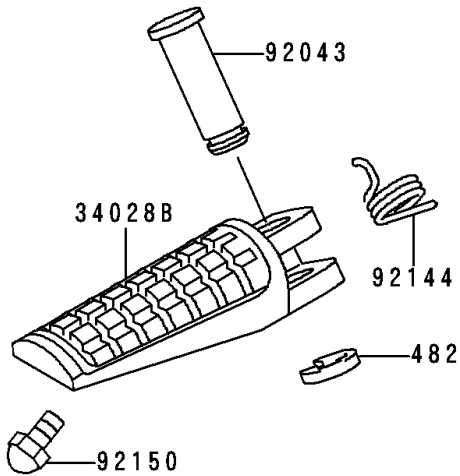

1997 Ninja[®] ZX[™]-6R

PARTS DIAGRAM

Footrests

F2160

1997 Ninja® ZX™-6R

PARTS LIST

Footrests

ITEM NAME	PART NUMBER	QUANTITY
CIRCLIP-TYPE-E,10MM (Ref # 482)	482L0100	2
CIRCLIP-TYPE-E,5MM (Ref # 482A)	482L5000	2
STEP,RR,LH (Ref # 34028)	34028-1191	1
STEP,RR,RH (Ref # 34028A)	34028-1192	1
STEP,FR,LH (Ref # 34028B)	34028-1338	1
STEP,FR,RH (Ref # 34028C)	34028-1339	1
WASHER,STEP,RR (Ref # 92022)	92022-1507	2
COLLAR,STEP (Ref # 92027)	92027-1732	2
PIN,12X37 (Ref # 92043)	92043-1144	2
PIN,6X38.5 (Ref # 92043A)	92043-1328	2
SPRING,STEP,RR (Ref # 92081)	92081-1612	2
SPRING,STEP RETURN,LH (Ref # 92144)	92144-1567	1
SPRING,STEP RETURN (Ref # 92144A)	92144-1568	1
BOLT,BANK SENSOR (Ref # 92150)	92150-1114	2