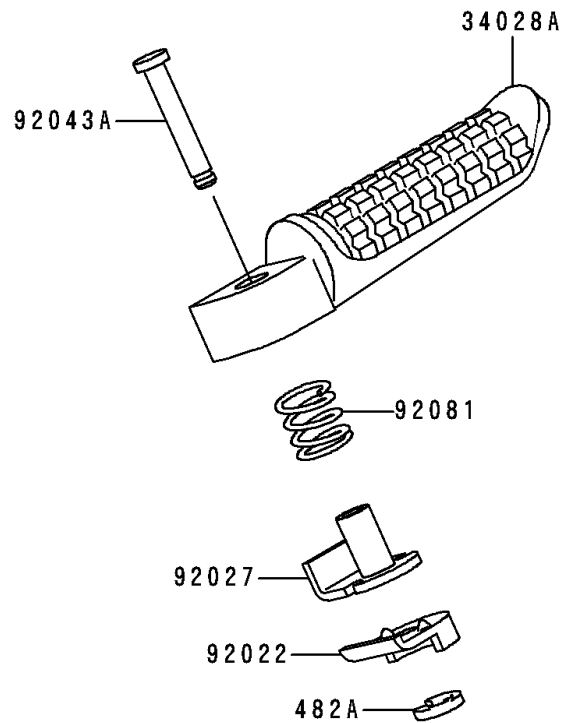

1997 Ninja[®] ZX[™]-6R

PARTS DIAGRAM

Footrests

F2160

1997 Ninja® ZX™-6R

PARTS LIST

Footrests

ITEM NAME	PART NUMBER	QUANTITY
CIRCLIP-TYPE-E,10MM (Ref # 482)	482L0100	2
CIRCLIP-TYPE-E,5MM (Ref # 482A)	482L5000	2
STEP,RR,LH (Ref # 34028)	34028-1191	1
STEP,RR,RH (Ref # 34028A)	34028-1192	1
STEP,FR,LH (Ref # 34028B)	34028-1338	1
STEP,FR,RH (Ref # 34028C)	34028-1339	1
WASHER,STEP,RR (Ref # 92022)	92022-1507	2
COLLAR,STEP (Ref # 92027)	92027-1732	2
PIN,12X37 (Ref # 92043)	92043-1144	2
PIN,6X38.5 (Ref # 92043A)	92043-1328	2
SPRING,STEP,RR (Ref # 92081)	92081-1612	2
SPRING,STEP RETURN,LH (Ref # 92144)	92144-1567	1
SPRING,STEP RETURN (Ref # 92144A)	92144-1568	1
BOLT,BANK SENSOR (Ref # 92150)	92150-1114	2