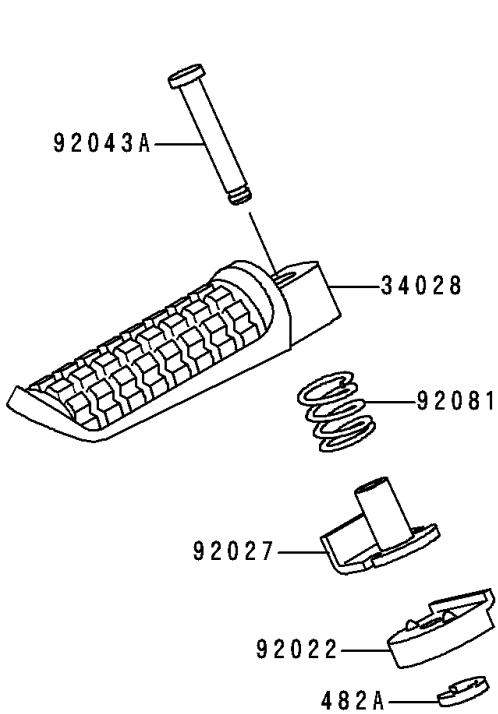

1997 Ninja[®] ZX[™]-6R

PARTS DIAGRAM

Footrests

F2160

1997 Ninja® ZX™-6R

PARTS LIST

Footrests

ITEM NAME	PART NUMBER	QUANTITY
CIRCLIP-TYPE-E,10MM (Ref # 482)	482L0100	2
CIRCLIP-TYPE-E,5MM (Ref # 482A)	482L5000	2
STEP,RR,LH (Ref # 34028)	34028-1191	1
STEP,RR,RH (Ref # 34028A)	34028-1192	1
STEP,FR,LH (Ref # 34028B)	34028-1338	1
STEP,FR,RH (Ref # 34028C)	34028-1339	1
WASHER,STEP,RR (Ref # 92022)	92022-1507	2
COLLAR,STEP (Ref # 92027)	92027-1732	2
PIN,12X37 (Ref # 92043)	92043-1144	2
PIN,6X38.5 (Ref # 92043A)	92043-1328	2
SPRING,STEP,RR (Ref # 92081)	92081-1612	2
SPRING,STEP RETURN,LH (Ref # 92144)	92144-1567	1
SPRING,STEP RETURN (Ref # 92144A)	92144-1568	1
BOLT,BANK SENSOR (Ref # 92150)	92150-1114	2