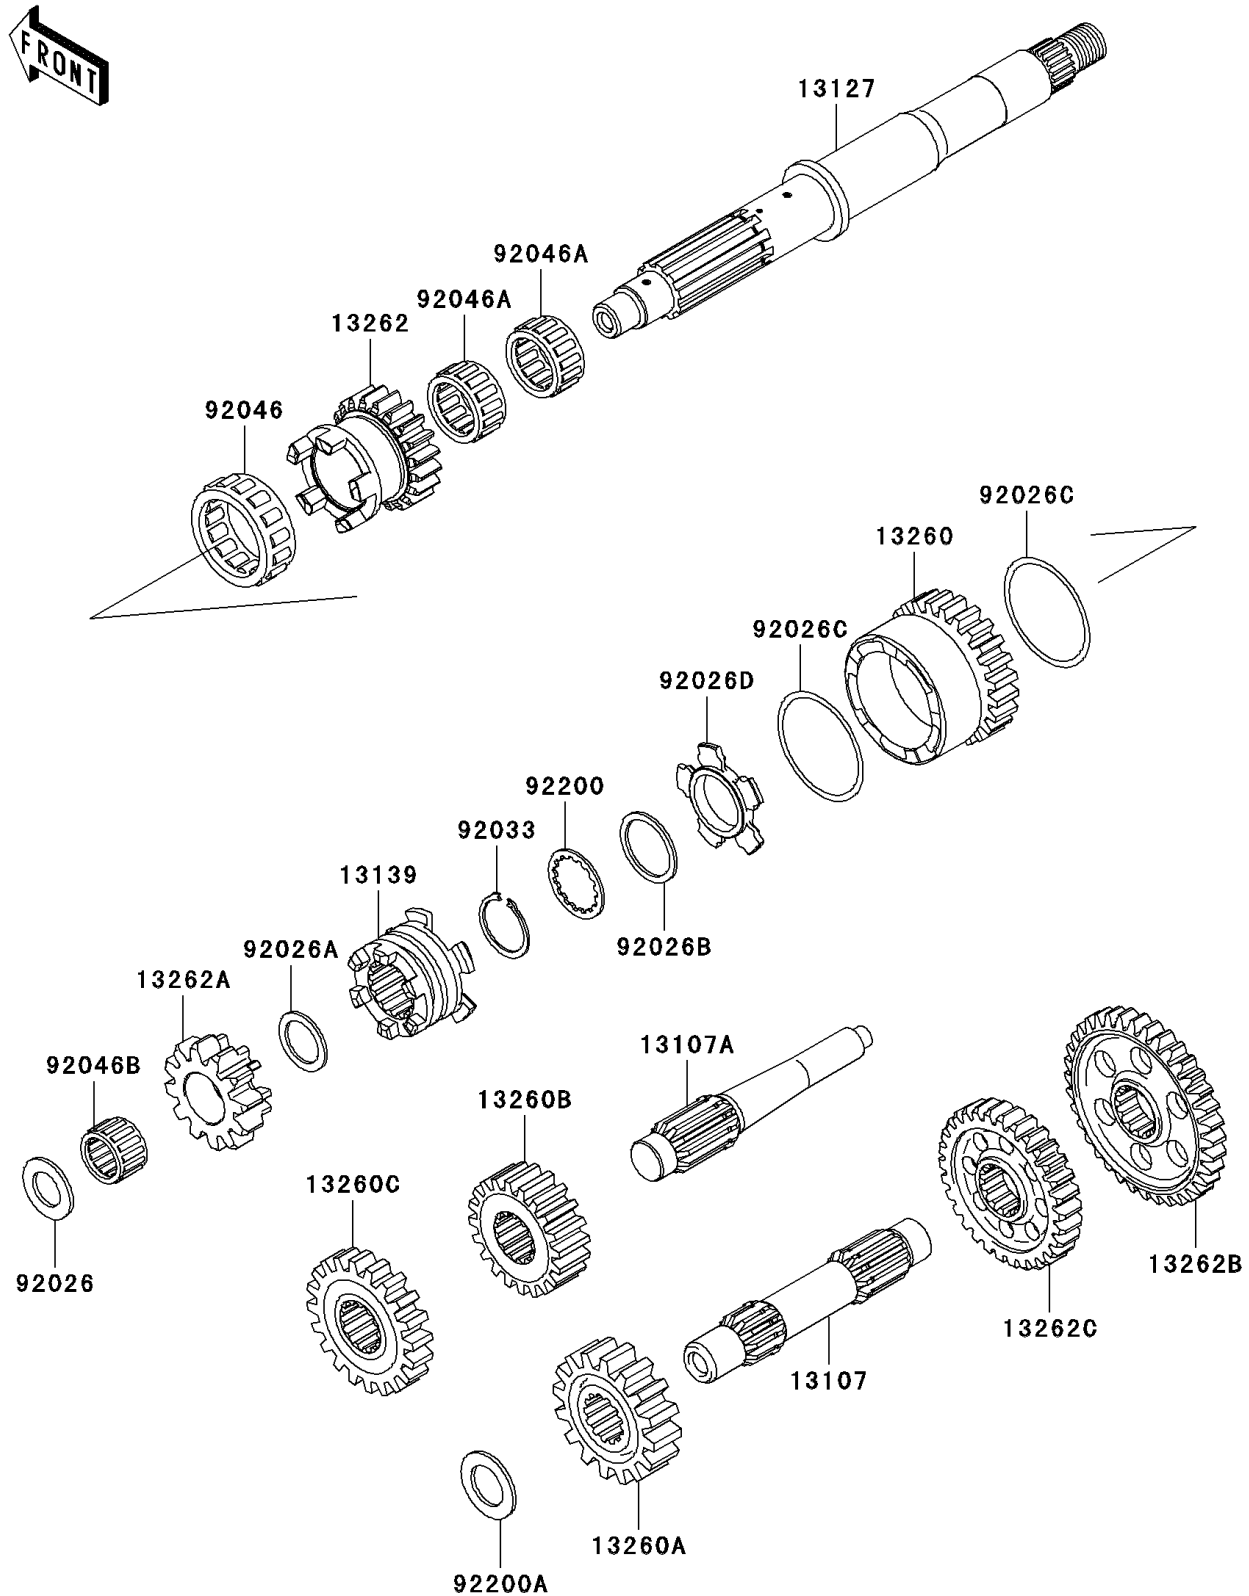

2006 Brute Force 650 4x4i

PARTS DIAGRAM

Transmission

E1361

2006 Brute Force 650 4x4i

PARTS LIST

Transmission

ITEM NAME

PART NUMBER

QUANTITY
