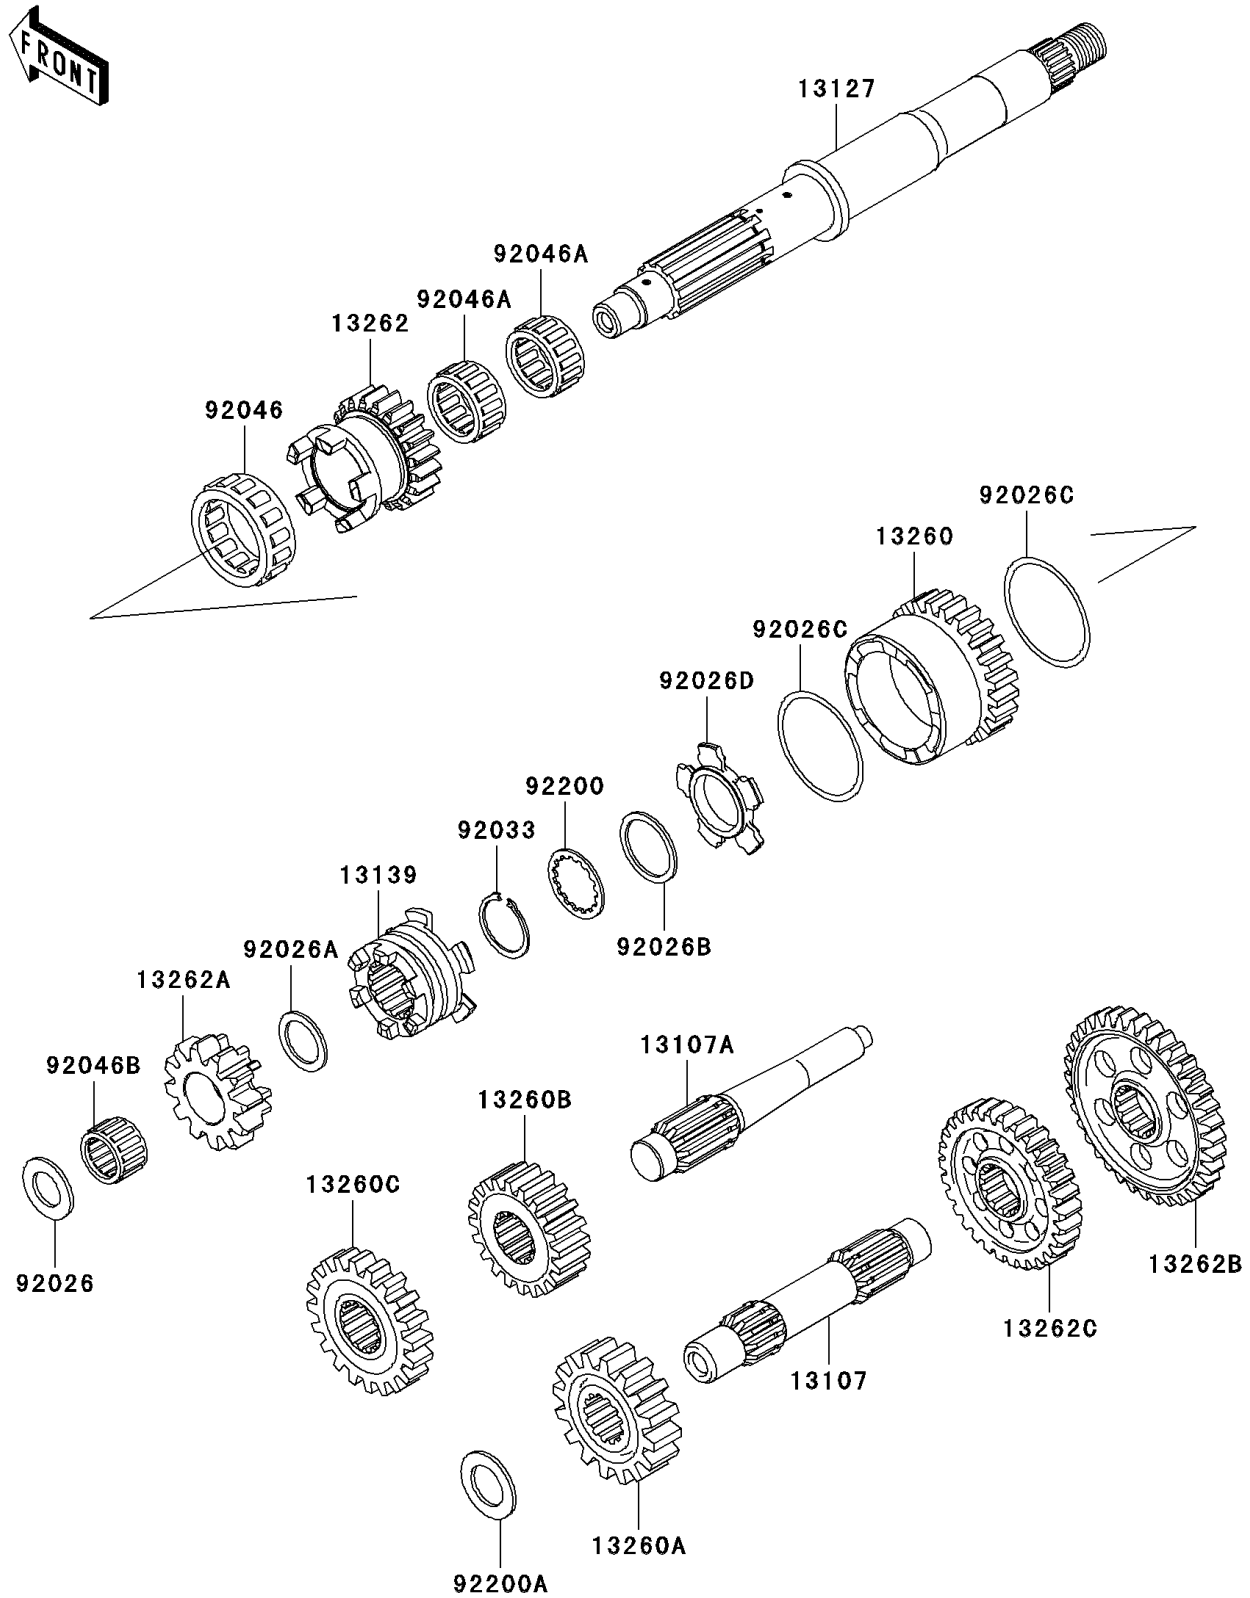

2010 Brute Force 650 4x4i (Canada Only)

PARTS DIAGRAM

Transmission

E1361

2010 Brute Force 650 4x4i (Canada Only)

Kawasaki
Let the Good Times Roll®

PARTS LIST

Transmission

ITEM NAME	PART NUMBER	QUANTITY
SHAFT,COUNTER (Ref # 13107)	13107-0113	1
SHAFT,REVERSE,IDLE (Ref # 13107A)	13107-1437	1
SHAFT-TRANSMISSION INPUT (Ref # 13127)	13127-1282	1
SHIFTER (Ref # 13139)	13139-0003	1
GEAR,INPUT HIGH,26T (Ref # 13260)	13260-1867	1
GEAR,OUTPUT DRIVE,18T (Ref # 13260A)	13260-1871	1
GEAR,OUTPUT REVERSE,16T (Ref # 13260B)	13260-1872	1
GEAR,DRIVEN REVERSE,16T (Ref # 13260C)	13260-1873	1
GEAR,INPUT LOW,20T (Ref # 13262)	13262-0234	1
GEAR,INPUT REVERSE,12T (Ref # 13262A)	13262-0235	1
GEAR,DRIVEN LOW,36T (Ref # 13262B)	13262-0313	1
GEAR,DRIVEN HI,30T (Ref # 13262C)	13262-0314	1
SPACER,17.3X30X2.0 (Ref # 92026)	92026-1415	1
SPACER,21.2X29X1.6 (Ref # 92026A)	92026-1568	1
SPACER,28.2X34.5X1.6 (Ref # 92026B)	92026-1587	1
SPACER,48.2X54.3X1.0 (Ref # 92026C)	92026-1599	2
SPACER,HI&LOW (Ref # 92026D)	92026-1600	1
RING-SNAP,25.9X30.6X1.2 (Ref # 92033)	92033-1037	1
BEARING-NEEDLE,HIGH GEAR (Ref # 92046)	92046-1276	1
BEARING-NEEDLE,FWF-283317 (Ref # 92046A)	92046-1278	2
BEARING-NEEDLE,REVERSE GEAR (Ref # 92046B)	92046-1279	1
WASHER,28.5X34.0X1.5 (Ref # 92200)	92200-1240	1
WASHER,20.3X33X2.0 (Ref # 92200A)	92200-1351	1