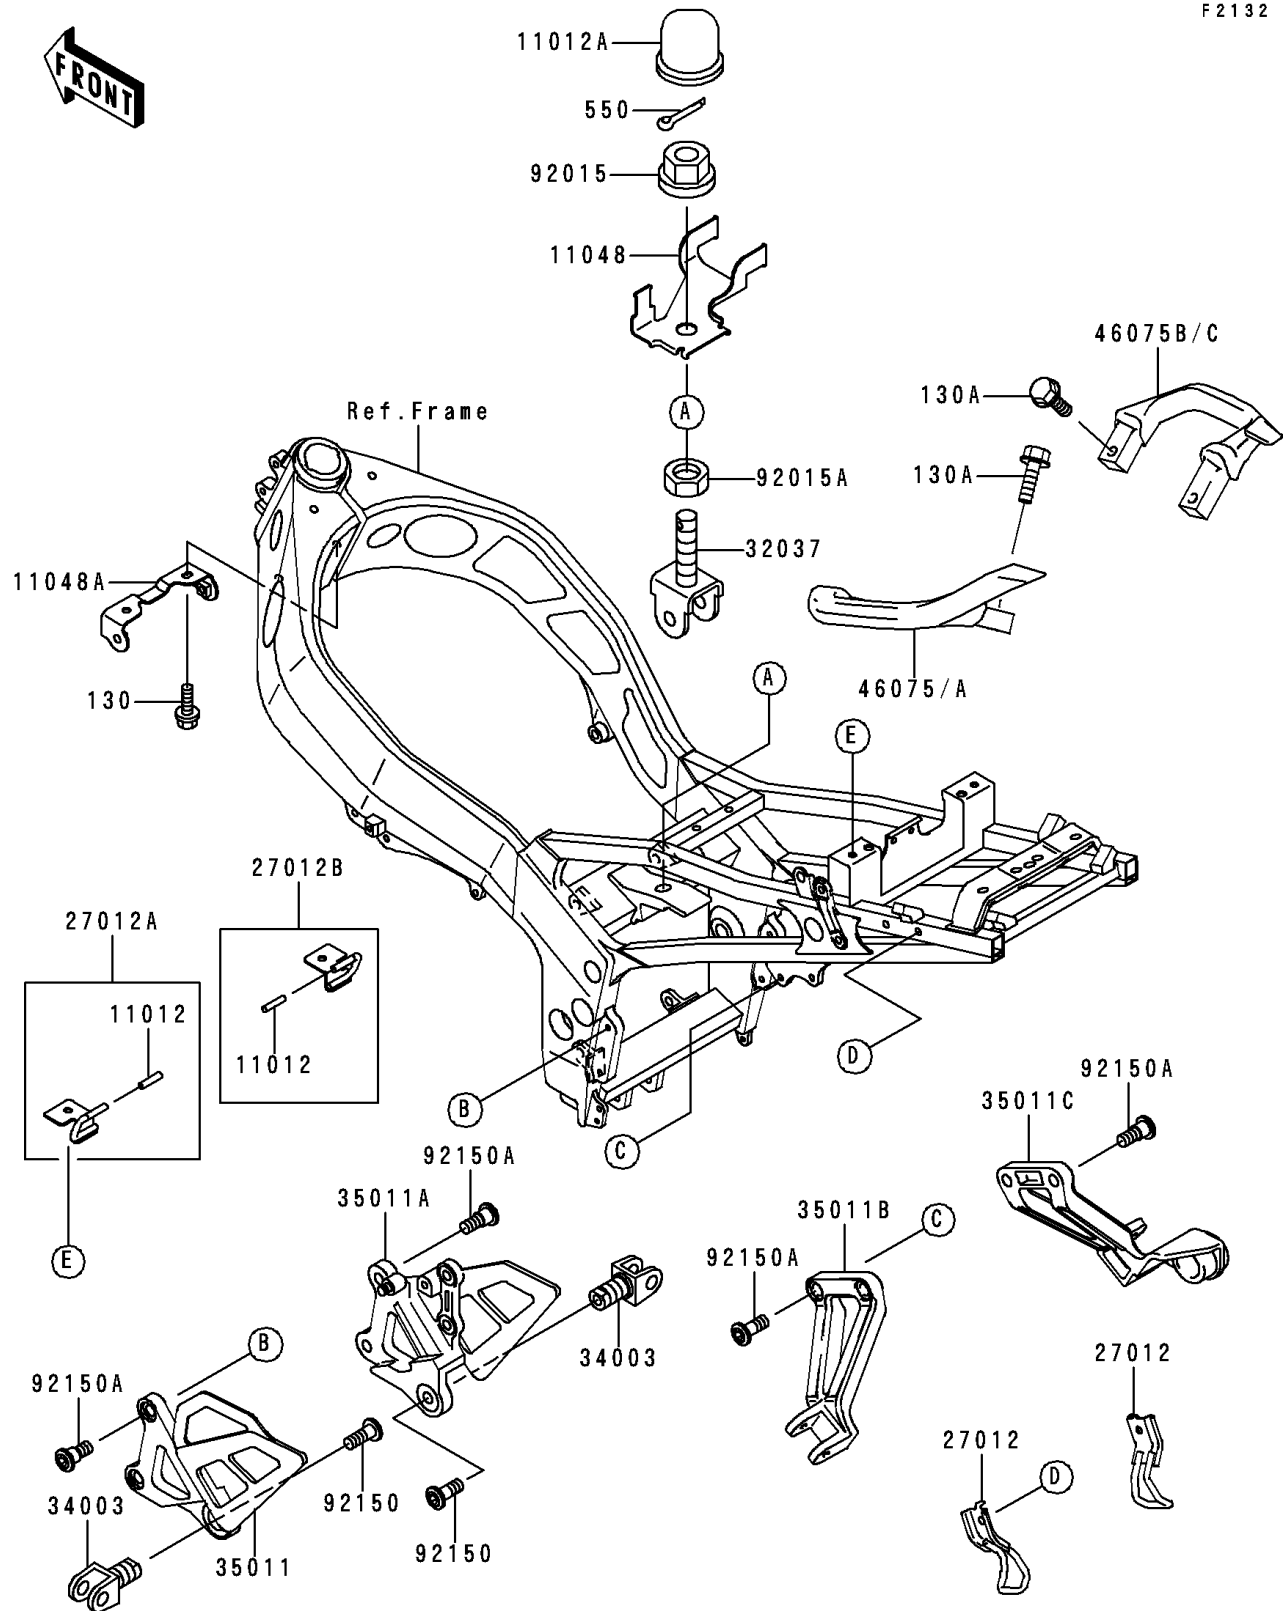

1997 Ninja[®] ZX[™]-6R

PARTS DIAGRAM

Battery Case

F2132

1997 Ninja[®] ZX[™]-6R

PARTS LIST

Battery Case

ITEM NAME

PART NUMBER

QUANTITY
