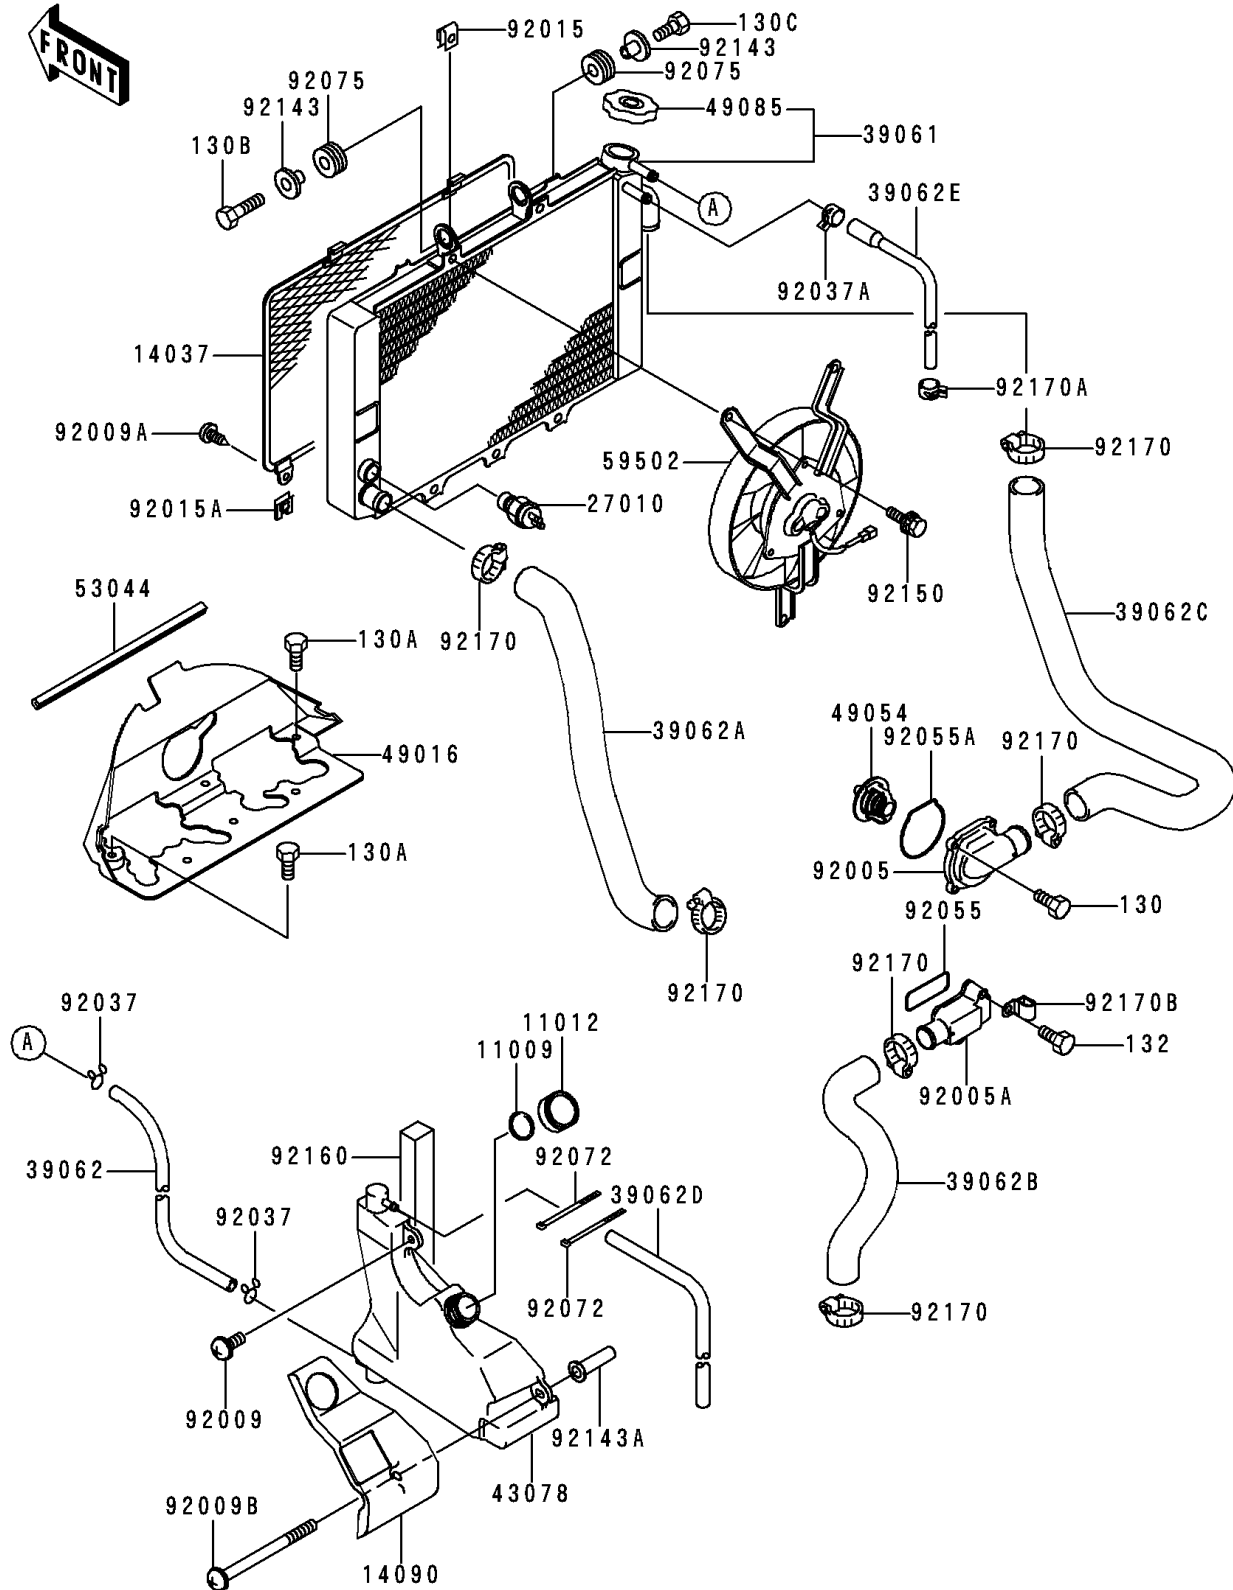

1997 Ninja® ZX™-6R

PARTS DIAGRAM

Radiator

E3032

1997 Ninja® ZX™-6R

PARTS LIST

Radiator

ITEM NAME	PART NUMBER	QUANTITY
BOLT-FLANGED (Ref # 130)	130J0514	4
BOLT-FLANGED (Ref # 130A)	130J0612	6
GASKET,RESERVOIR TANK CAP (Ref # 11009)	11009-1145	1
CAP (Ref # 11012)	11012-1084	1
SCREEN,RADIATOR (Ref # 14037)	14037-1196	1
COVER,RESERVEIR (Ref # 14090)	14090-1598	1
SWITCH,THERMOSTAT (Ref # 27010)	27010-1304	1
RADIATOR-ASSY (Ref # 39061)	39061-1219	1
HOSE-COOLING,RESERVOIR (Ref # 39062)	39062-1613	1
HOSE-COOLING,RADIATOR-PUMP (Ref # 39062A)	39062-1631	1
HOSE-COOLING,PUMP-CYLINDER (Ref # 39062B)	39062-1633	1
HOSE-COOLING,HEAD-RADIATOR (Ref # 39062C)	39062-1634	1
HOSE-COOLING (Ref # 39062D)	39062-1637	1
HOSE-COOLING,HEAD-RADIATOR (Ref # 39062E)	39062-1659	1
RESERVOIR (Ref # 43078)	43078-1147	1
COVER-SEAL,HEAT (Ref # 49016)	49016-1188	1
THERMOSTAT (Ref # 49054)	49054-1067	1
CAP-ASSY-PRESSURE (Ref # 49085)	49085-1067	1
TRIM (Ref # 53044)	53044-1174	1
FAN-ASSY (Ref # 59502)	59502-1112	1
FITTING,THERMOSTAT (Ref # 92005)	92005-1275	1
FITTING (Ref # 92005A)	92005-1276	1
SCREW,6X14 (Ref # 92009)	92009-1288	1
SCREW,TAPPING,6X16 (Ref # 92009A)	92009-1436	2
SCREW,6X55 (Ref # 92009B)	92009-1754	1
NUT (Ref # 92015)	92015-1487	3
NUT,6MM (Ref # 92015A)	92015-1758	2
CLAMP,TUBE (Ref # 92037)	92037-147	2
CLAMP,TUBE (Ref # 92037A)	92037-1505	1

1997 Ninja® ZX™-6R

PARTS LIST

Radiator

ITEM NAME	PART NUMBER	QUANTITY
RING-O (Ref # 92055)	92055-1402	1
RING-O,THERMOSTAT CAP (Ref # 92055A)	92055-1533	1
BAND,L=185 (Ref # 92072)	92072-1195	2
DAMPER,RUBBER (Ref # 92075)	92075-1123	2
COLLAR (Ref # 92143)	92143-1353	2
COLLAR (Ref # 92143A)	92143-1428	1
BOLT,6X12 (Ref # 92150)	92150-1186	3
DAMPER,RESERVOIR (Ref # 92160)	92160-1621	1
CLAMP,COOLING HOSE (Ref # 92170)	92170-1284	6
CLAMP (Ref # 92170A)	92170-1493	1
CLAMP (Ref # 92170B)	92170-1577	1
BOLT-FLANGED (Ref # 130B)	130J0620	1
BOLT-FLANGED,6X25 (Ref # 130C)	130J0625	1
BOLT-FLANGED-SMALL (Ref # 132)	132J0630	2