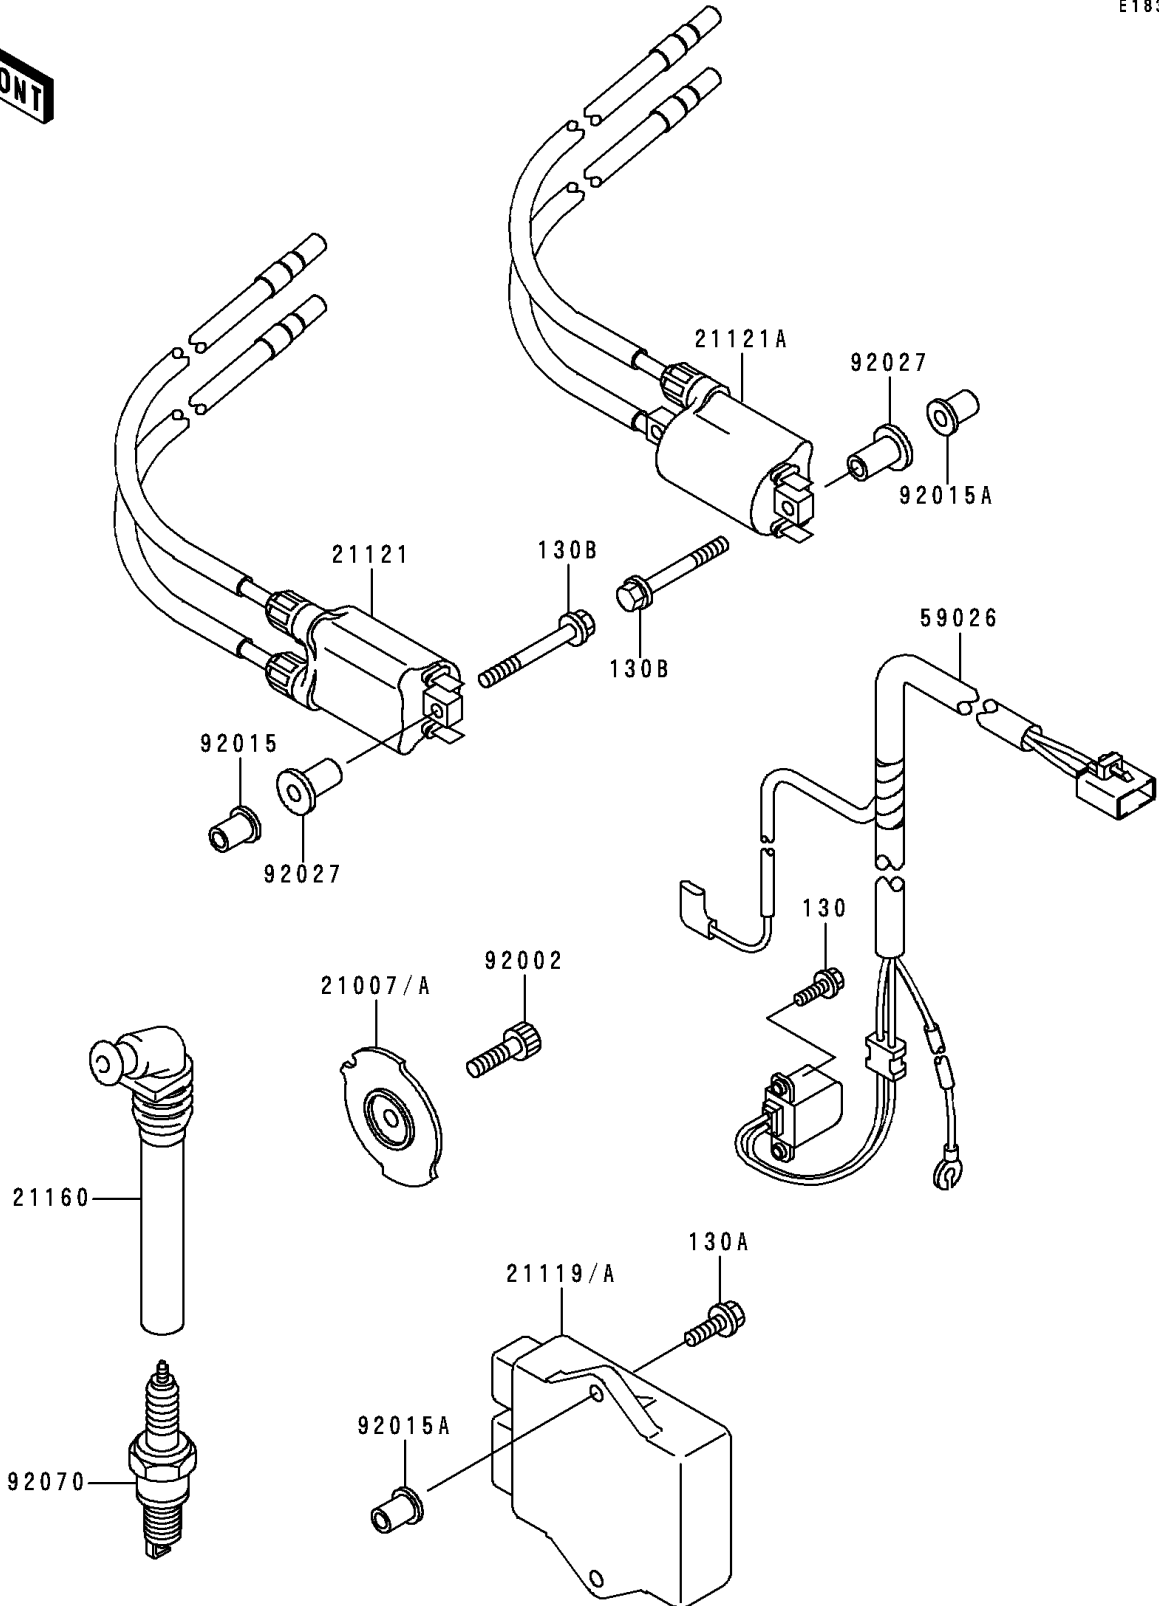

1997 Ninja® ZX™-6R

PARTS DIAGRAM

Ignition System

E1830

1997 Ninja® ZX™-6R

PARTS LIST

Ignition System

ITEM NAME	PART NUMBER	QUANTITY
BOLT-FLANGED (Ref # 130)	130G0512	2
BOLT-FLANGED (Ref # 130A)	130J0620	2
BOLT-FLANGED,6X50,BLACK (Ref # 130B)	130J0650	4
COIL-IGNITION (Ref # 21121)	21121-1241	1
COIL-IGNITION (Ref # 21121A)	21121-1242	1
CAP-ASSY-PLUG (Ref # 21160)	21160-1088	4
COIL-PULSING (Ref # 59026)	59026-1129	1
BOLT,SOCKET,8X25 (Ref # 92002)	92002-1442	1
NUT (Ref # 92015)	92015-1692	2
NUT (Ref # 92015A)	92015-1700	4
COLLAR,L=21 (Ref # 92027)	92027-195	4
PLUG-SPARK,CR9E(NGK) (Ref # 92070)	92070-1143	4
ROTOR,PULSING (Ref # 21007)	21007-1275	1
ROTOR,PULSING (Ref # 21007A)	21007-1278	1
IGNITER (Ref # 21119)	21119-1433	1
IGNITER (Ref # 21119A)	21119-1434	1