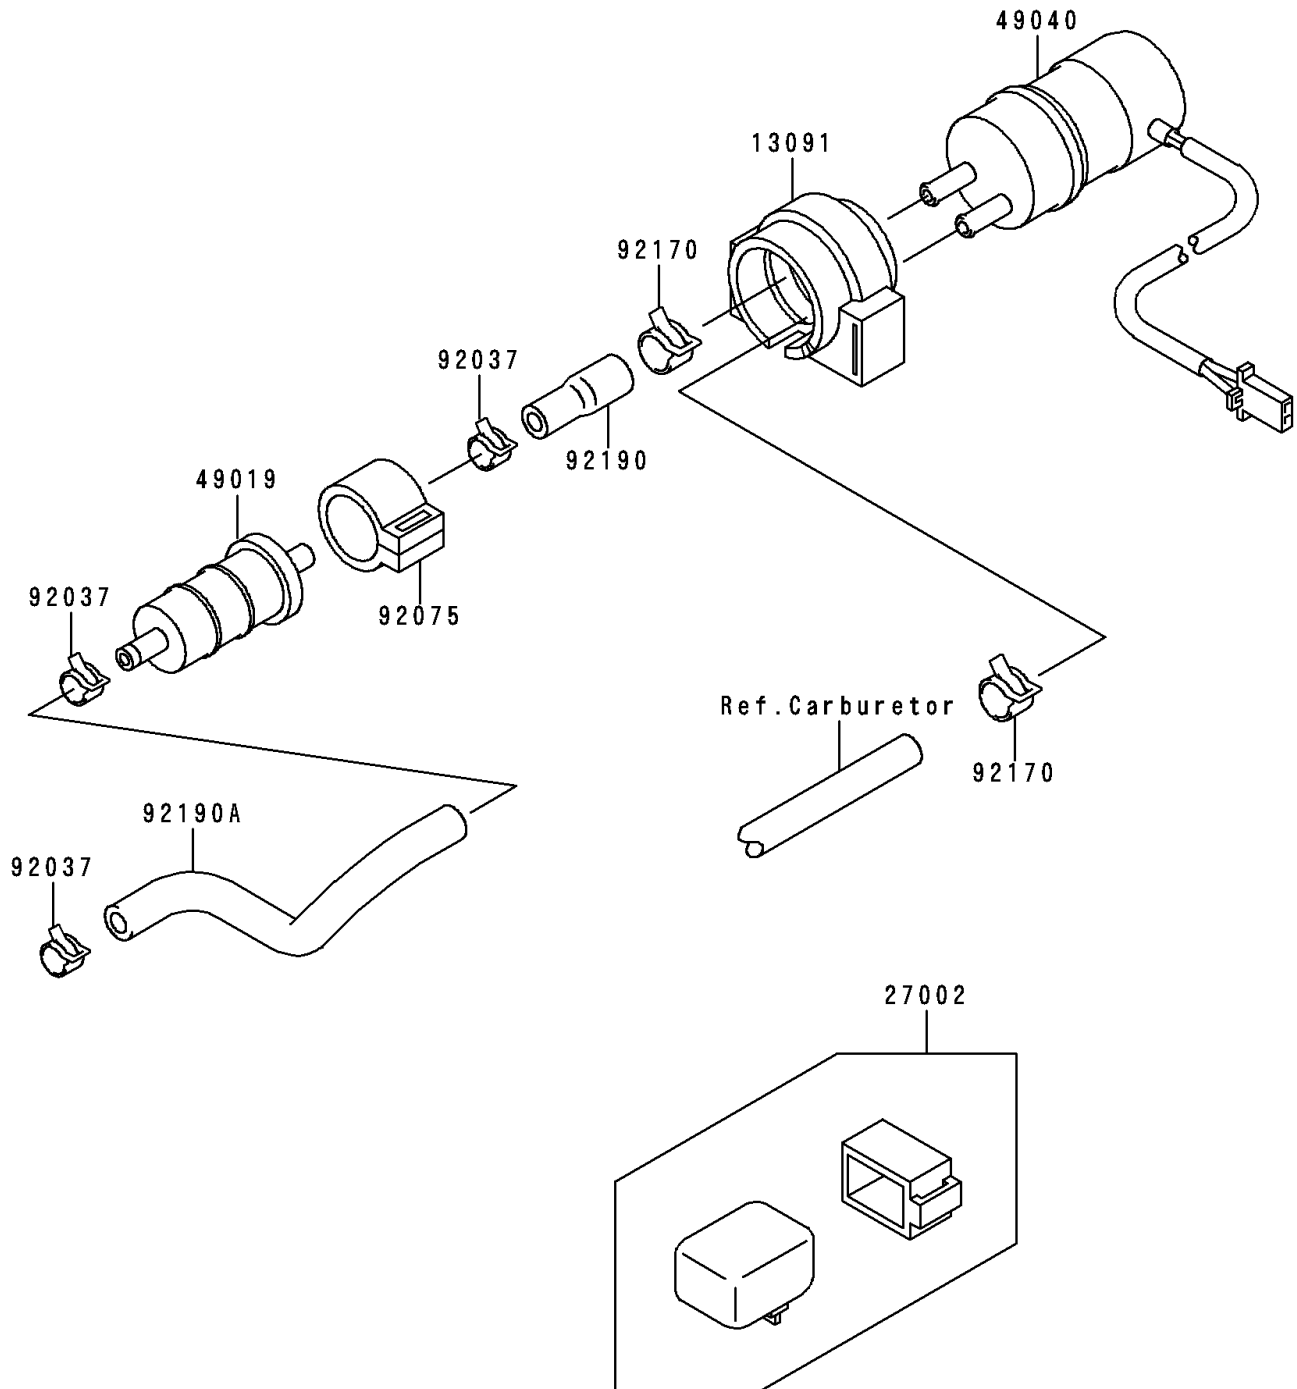

## PARTS DIAGRAM

### Fuel Pump

E1520

## PARTS LIST

### Fuel Pump

ITEM NAME	PART NUMBER	QUANTITY
HOLDER (Ref # 13091)	13091-1512	1
RELAY-ASSY (Ref # 27002)	27002-1065	1
FILTER-FUEL (Ref # 49019)	49019-1055	1
PUMP-FUEL (Ref # 49040)	49040-1061	1
CLAMP (Ref # 92037)	92037-1181	3
DAMPER,FUEL FILTER (Ref # 92075)	92075-1853	1
CLAMP (Ref # 92170)	92170-1118	2
TUBE (Ref # 92190)	92190-1153	1
TUBE (Ref # 92190A)	92190-1579	1