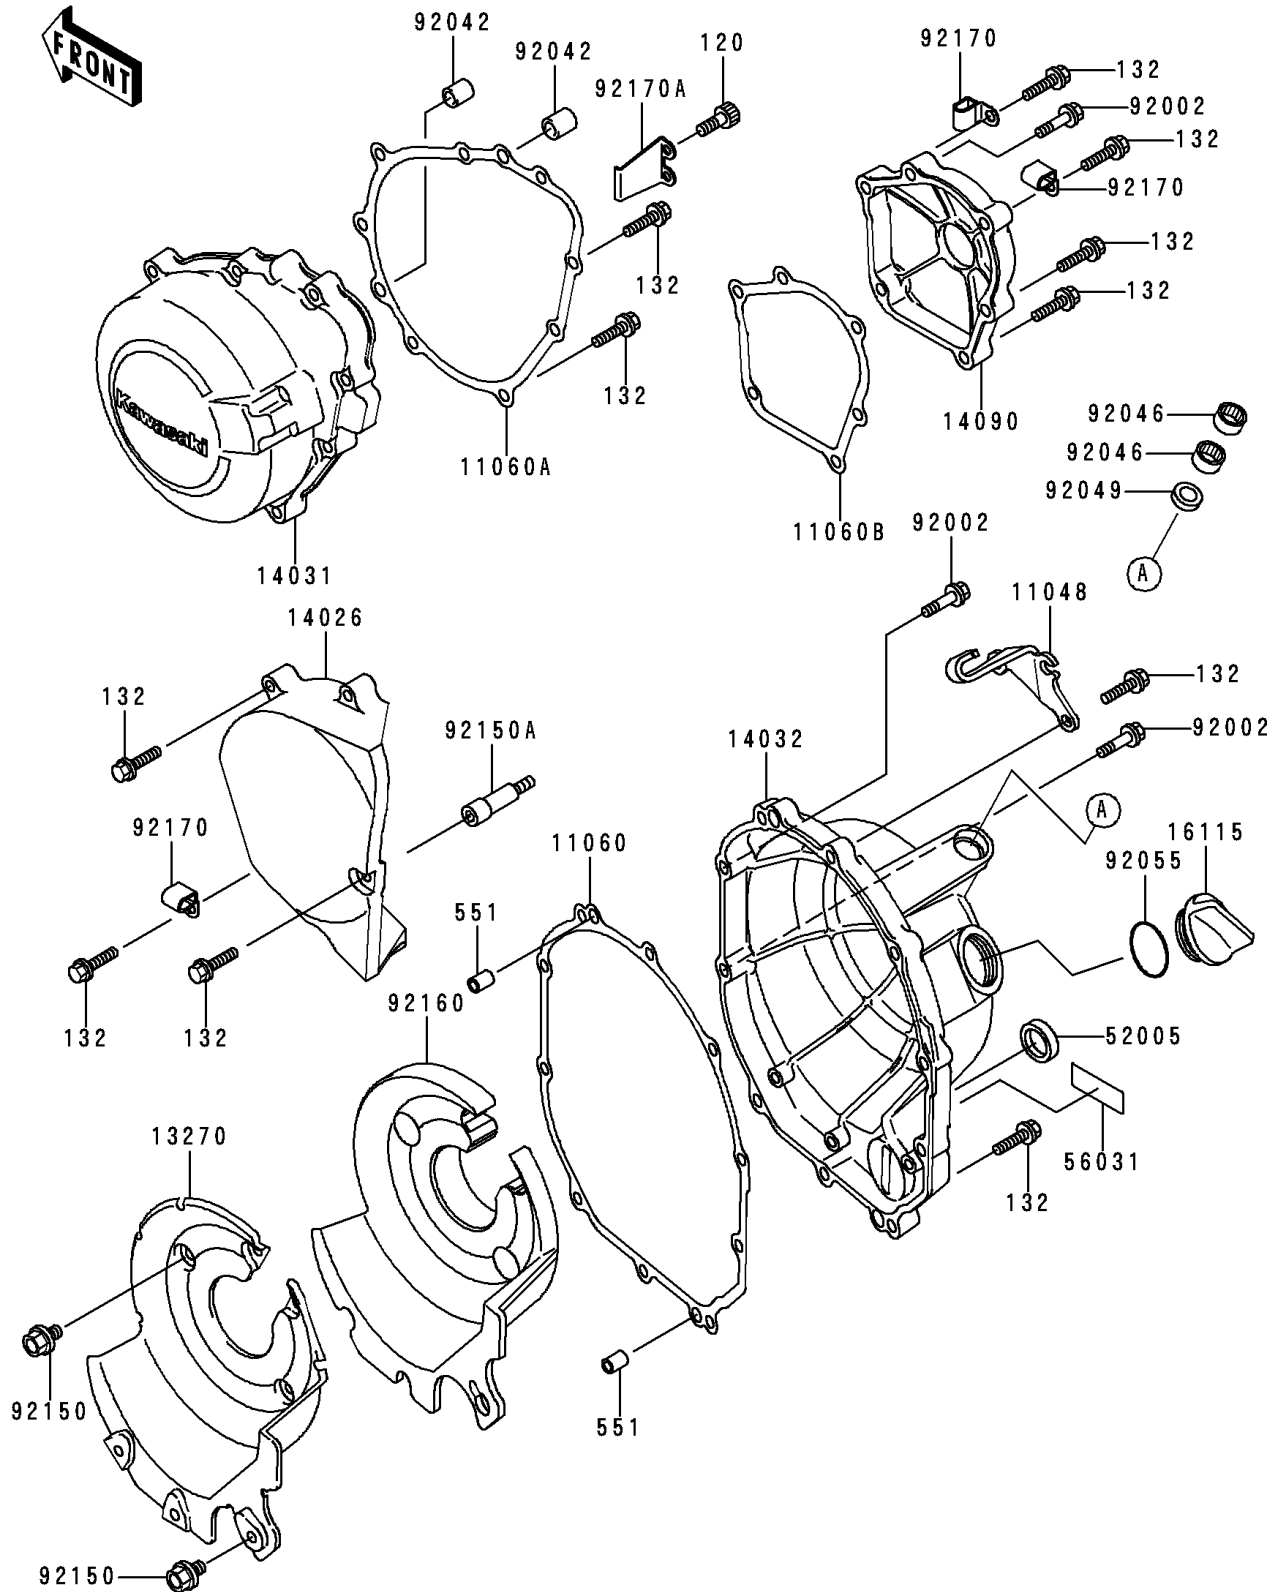

1996 Ninja[®] ZX[™]-6R

PARTS DIAGRAM

Engine Cover(s)

E1431

1996 Ninja® ZX™-6R

PARTS LIST

Engine Cover(s)

ITEM NAME	PART NUMBER	QUANTITY
BOLT-SOCKET (Ref # 120)	120P0512	2
BOLT-FLANGED-SMALL (Ref # 132)	132J0630	26
PIN-DOWEL,8X14 (Ref # 551)	551A0814	2
BRACKET,CLUTCH COVER (Ref # 11048)	11048-1852	1
GASKET (Ref # 11060)	11060-1672	1
GASKET,GENERATOR COVER (Ref # 11060A)	11060-1673	1
GASKET,PULSING COVER (Ref # 11060B)	11060-1674	1
PLATE,CLUTCH COVER (Ref # 13270)	13270-1350	1
COVER-CHAIN (Ref # 14026)	14026-1234	1
COVER-GENERATOR (Ref # 14031)	14031-1307	1
COVER-CLUTCH (Ref # 14032)	14032-1400	1
COVER,PULSING (Ref # 14090)	14090-1521	1
CAP-OIL FILLER (Ref # 16115)	16115-1009	1
GAUGE,OIL LEVEL (Ref # 52005)	52005-1057	1
LABEL-MANUAL,OIL CAPACITY (Ref # 56031)	56031-1895	1
BOLT,6X30 (Ref # 92002)	92002-1534	3
PIN,DOWEL,6.3X8X14 (Ref # 92042)	92042-007	2
BEARING-NEEDLE,HK1210 (Ref # 92046)	92046-1010	2
SEAL-OIL,TB12205.5 (Ref # 92049)	92049-1271	1
RING-O,31.5X2.6 (Ref # 92055)	92055-049	1
BOLT,5X8 (Ref # 92150)	92150-1406	7
BOLT (Ref # 92150A)	92150-1889	1
DAMPER,CLUTCH COVER (Ref # 92160)	92160-1554	1
CLAMP (Ref # 92170)	92170-1577	3
CLAMP (Ref # 92170A)	92170-1579	1