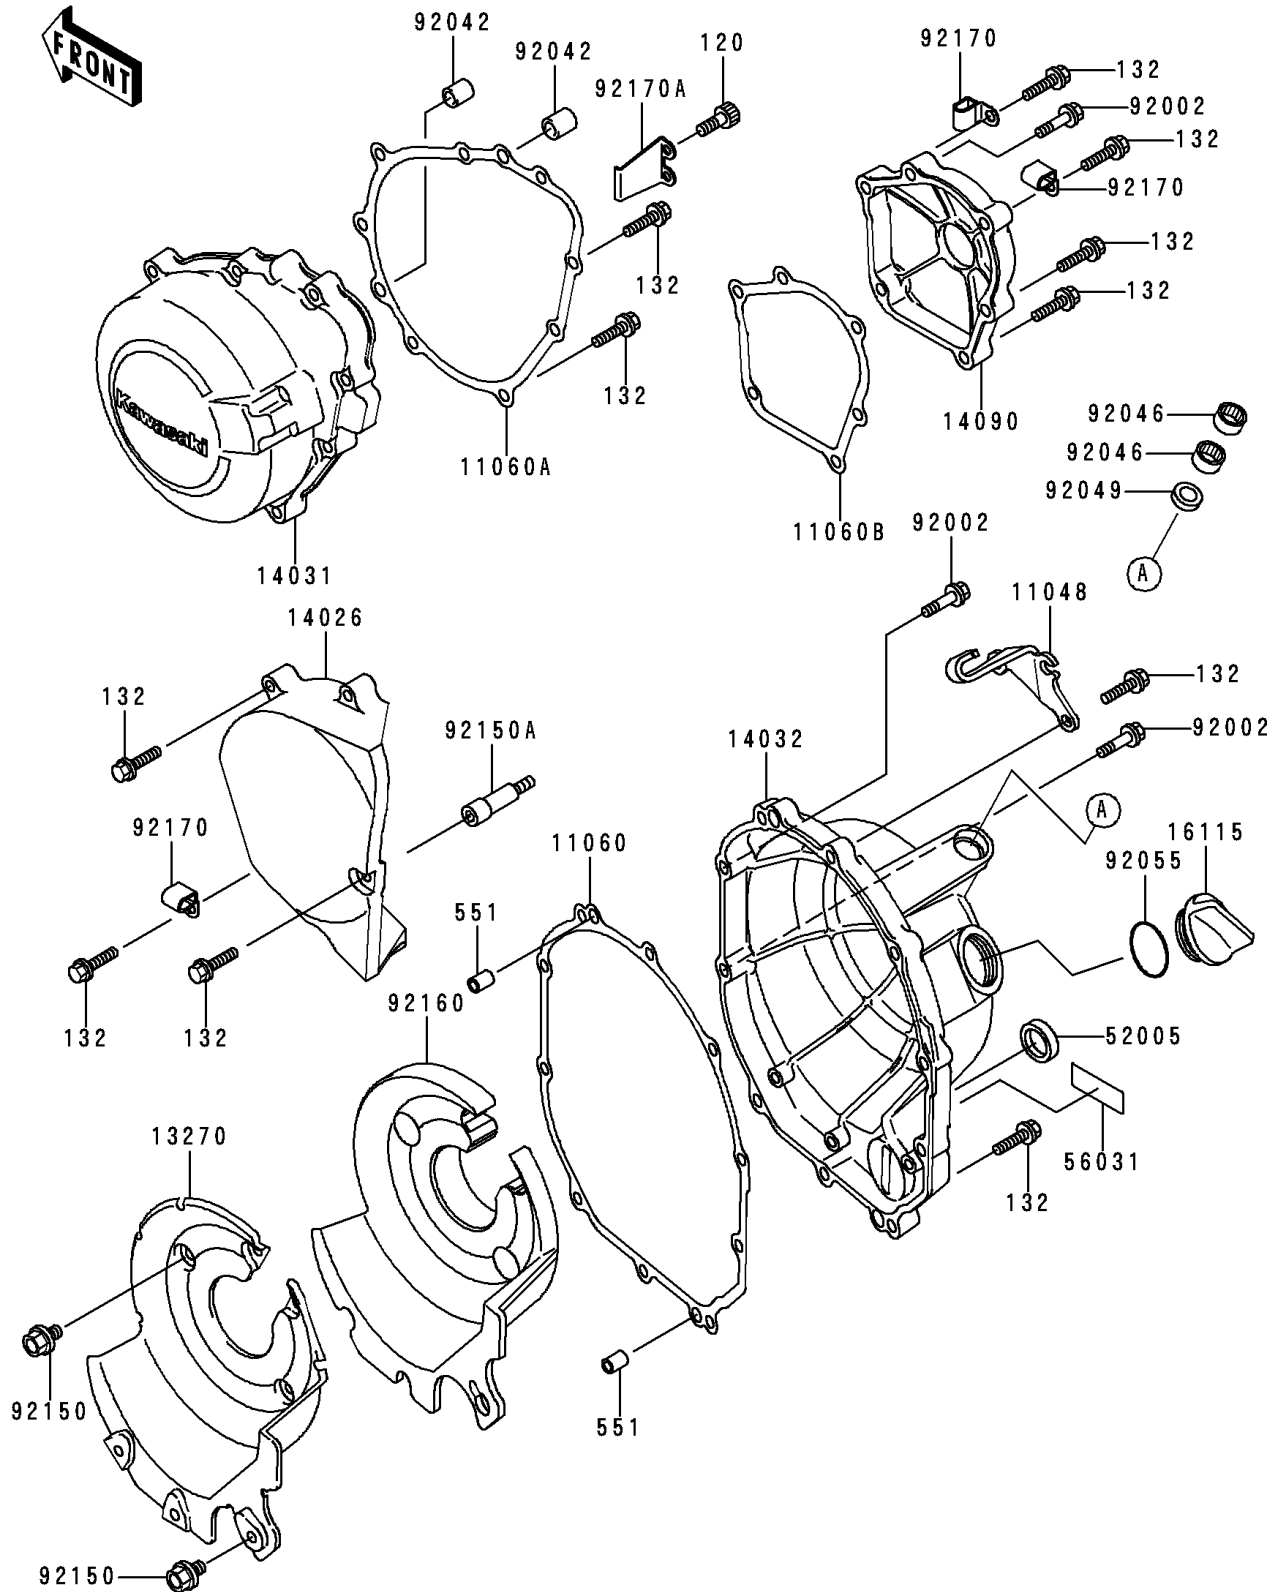

1997 Ninja® ZX™-6R

PARTS DIAGRAM

Engine Cover(s)

E1431

1997 Ninja® ZX™-6R

PARTS LIST

Engine Cover(s)

ITEM NAME	PART NUMBER	QUANTITY
BOLT-SOCKET (Ref # 120)	120P0512	2
BOLT-FLANGED-SMALL (Ref # 132)	132J0630	26
PIN-DOWEL,8X14 (Ref # 551)	551A0814	2
BRACKET,CLUTCH COVER (Ref # 11048)	11048-1852	1
GASKET (Ref # 11060)	11060-1672	1
GASKET,GENERATOR COVER (Ref # 11060A)	11060-1673	1
GASKET,PULSING COVER (Ref # 11060B)	11060-1674	1
PLATE,CLUTCH COVER (Ref # 13270)	13270-1350	1
COVER-CHAIN (Ref # 14026)	14026-1234	1
COVER-GENERATOR (Ref # 14031)	14031-1307	1
COVER-CLUTCH (Ref # 14032)	14032-1400	1
COVER,PULSING (Ref # 14090)	14090-1521	1
CAP-OIL FILLER (Ref # 16115)	16115-1009	1
GAUGE,OIL LEVEL (Ref # 52005)	52005-1057	1
LABEL-MANUAL,OIL CAPACITY (Ref # 56031)	56031-1895	1
BOLT,6X30 (Ref # 92002)	92002-1534	3
PIN,DOWEL,6.3X8X14 (Ref # 92042)	92042-007	2
BEARING-NEEDLE,HK1210 (Ref # 92046)	92046-1010	2
SEAL-OIL,TB12205.5 (Ref # 92049)	92049-1271	1
RING-O,31.5X2.6 (Ref # 92055)	92055-049	1
BOLT,5X8 (Ref # 92150)	92150-1406	7
BOLT (Ref # 92150A)	92150-1889	1
DAMPER,CLUTCH COVER (Ref # 92160)	92160-1554	1
CLAMP (Ref # 92170)	92170-1577	3
CLAMP (Ref # 92170A)	92170-1579	1