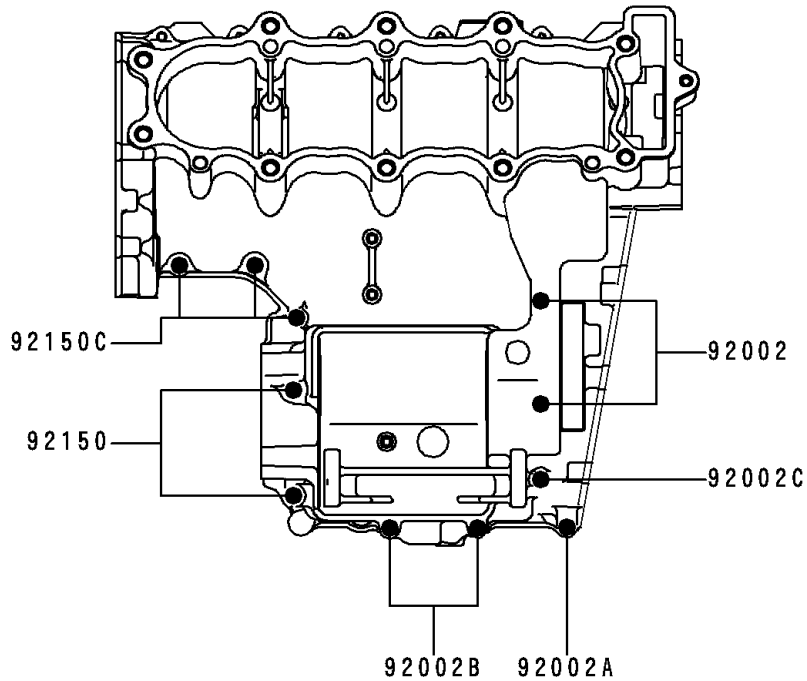

1997 Ninja® ZX™-6R

PARTS DIAGRAM

Crankcase Bolt Pattern

E1412

Upper Case

Lower Case

1997 Ninja[®] ZX[™]-6R

PARTS LIST

Crankcase Bolt Pattern

ITEM NAME	PART NUMBER	QUANTITY
BOLT,6X95 (Ref # 92002)	92002-1078	2
BOLT,6X50 (Ref # 92002A)	92002-1079	1
BOLT,6X65 (Ref # 92002B)	92002-1140	2
BOLT,6X85 (Ref # 92002C)	92002-1306	1
BOLT,7X70 (Ref # 92150)	92150-1250	2
BOLT,8X99 (Ref # 92150A)	92150-1856	4
BOLT,8X76 (Ref # 92150B)	92150-1857	6
BOLT,6X35 (Ref # 92150C)	92150-1862	9