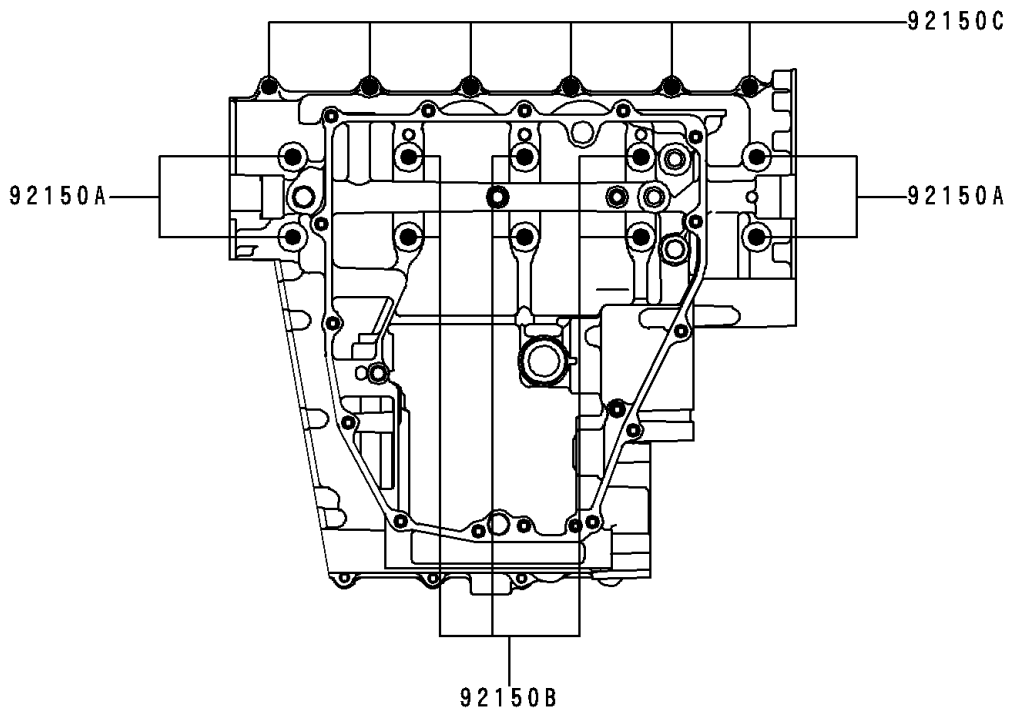

1997 Ninja® ZX™-6R

PARTS DIAGRAM

Crankcase Bolt Pattern

E1412

Upper Case

Lower Case

1997 Ninja[®] ZX[™]-6R

PARTS LIST

Crankcase Bolt Pattern

ITEM NAME	PART NUMBER	QUANTITY
BOLT,6X95 (Ref # 92002)	92002-1078	2
BOLT,6X50 (Ref # 92002A)	92002-1079	1
BOLT,6X65 (Ref # 92002B)	92002-1140	2
BOLT,6X85 (Ref # 92002C)	92002-1306	1
BOLT,7X70 (Ref # 92150)	92150-1250	2
BOLT,8X99 (Ref # 92150A)	92150-1856	4
BOLT,8X76 (Ref # 92150B)	92150-1857	6
BOLT,6X35 (Ref # 92150C)	92150-1862	9