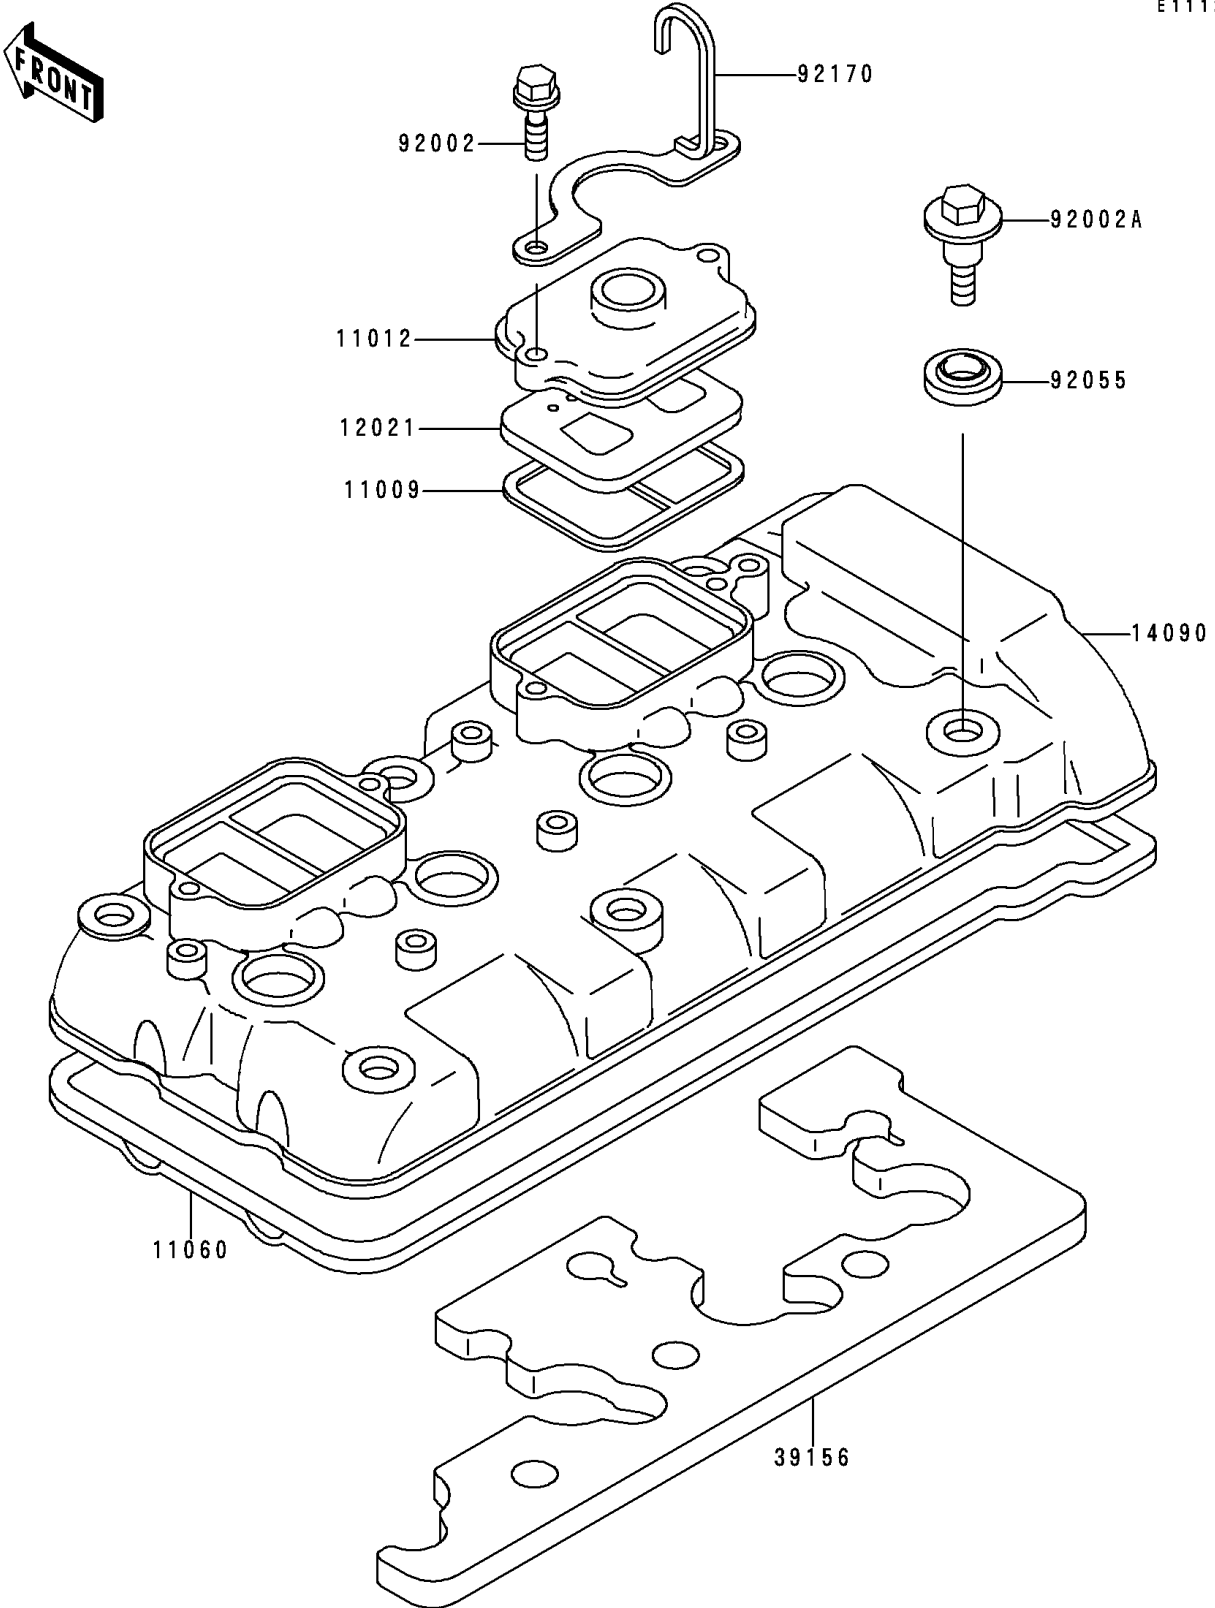

1997 Ninja® ZX™-6R

PARTS DIAGRAM

Cylinder Head Cover

E1112

1997 Ninja® ZX™-6R

PARTS LIST

Cylinder Head Cover

ITEM NAME	PART NUMBER	QUANTITY
GASKET, REED VALVE (Ref # 11009)	11009-1857	2
CAP, REED VALVE (Ref # 11012)	11012-1758	2
GASKET, HEAD COVER (Ref # 11060)	11060-1667	1
VALVE-ASSY-REED (Ref # 12021)	12021-1053	2
COVER, HEAD (Ref # 14090)	14090-1899	1
PAD (Ref # 39156)	39156-1455	1
BOLT, 6X20 (Ref # 92002)	92002-1237	4
BOLT, L=20.5 (Ref # 92002A)	92002-1327	6
RING-O, HEAD COVER BOLT (Ref # 92055)	92055-1352	6
CLAMP (Ref # 92170)	92170-1594	1