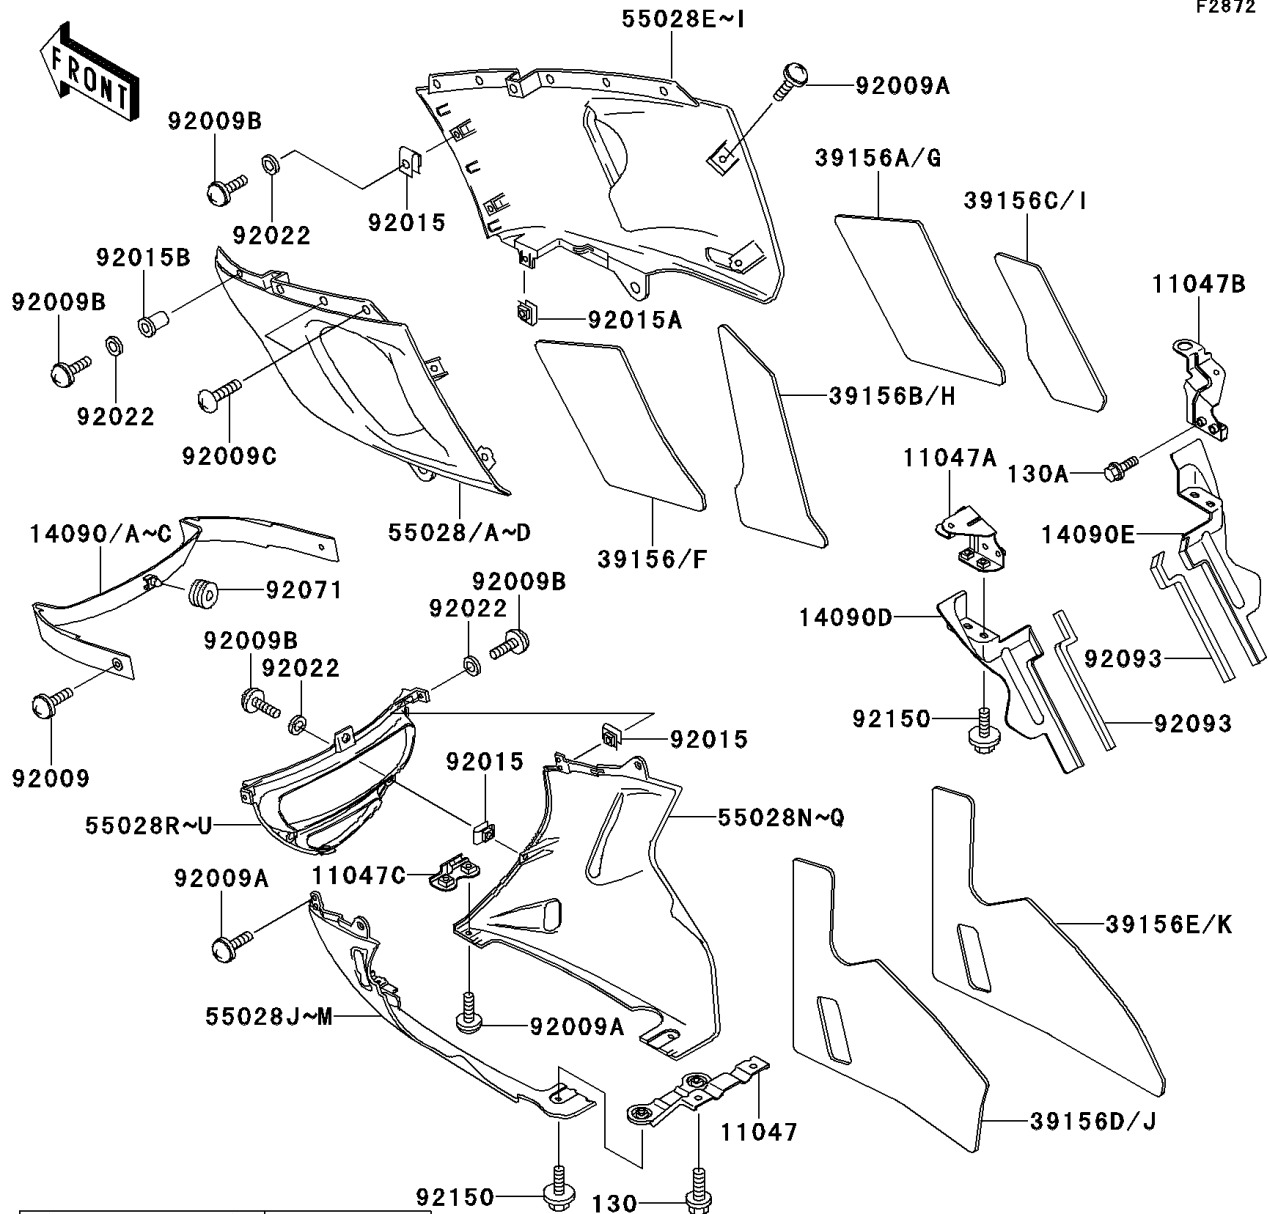

2000 Ninja[®] ZX[™]-6

PARTS DIAGRAM

Cowling Lower(4/4)

F2872

(55028/B/E/G)	C. P. Red
(55028A/F)	Graystone
(55028C/D/H/I)	P. P. Black

WOD

WOD

WOD

2000 Ninja® ZX™-6

PARTS LIST

Cowling Lowers(4/4)

ITEM NAME

PART NUMBER

QUANTITY
