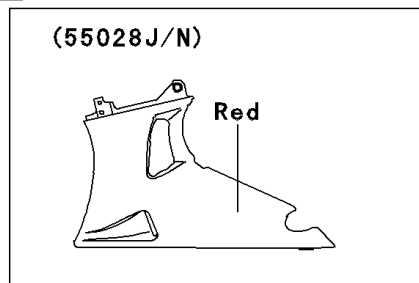

2000 Ninja[®] ZX[™]-6

PARTS DIAGRAM

Cowling Lower(4/4)

F2872

(55028/B/E/G)	C. P. Red
(55028A/F)	Graystone
(55028C/D/H/I)	P. P. Black

WOD

WOD

WOD