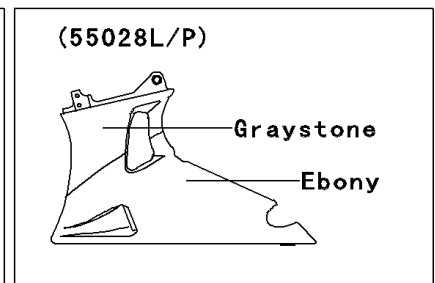

2000 Ninja[®] ZX[™]-6

PARTS DIAGRAM

Cowling Lower(4/4)

F2872

(55028/B/E/G)	C. P. Red
(55028A/F)	Graystone
(55028C/D/H/I)	P. P. Black

WOD

WOD

WOD