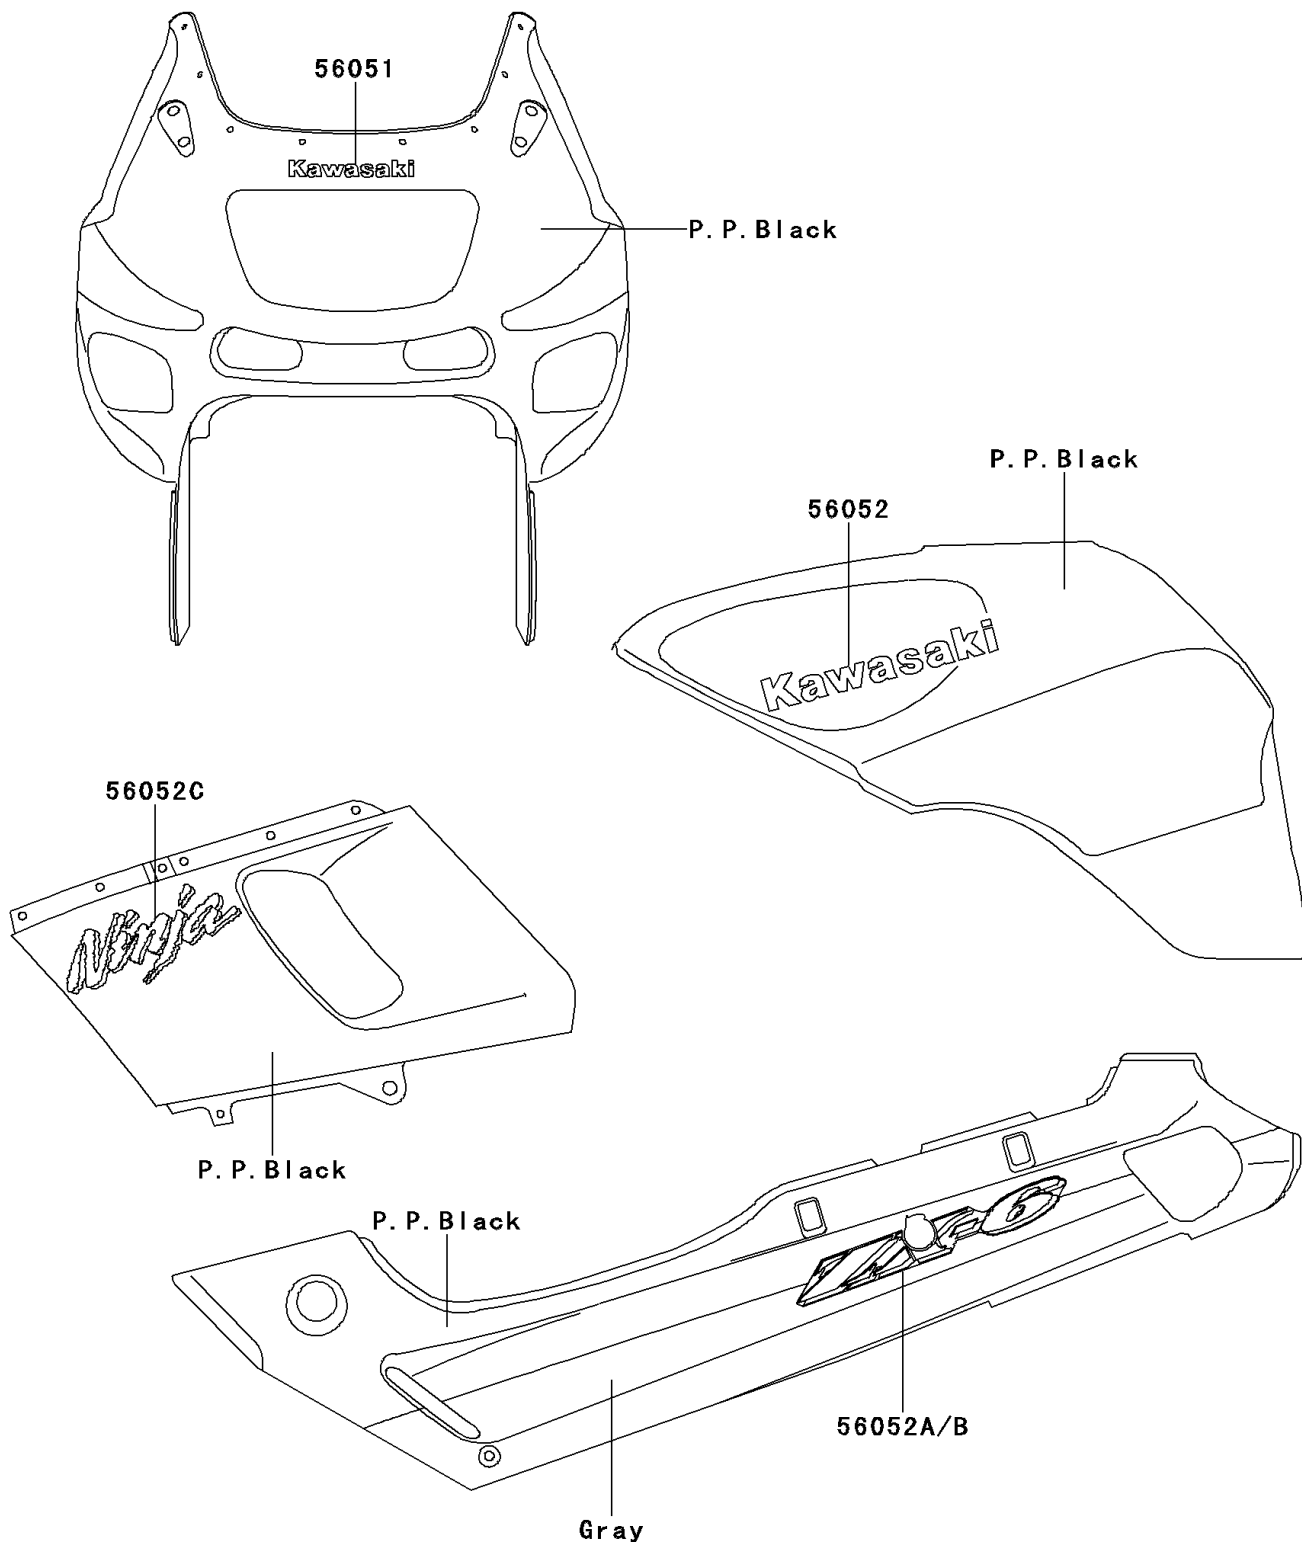

2001 Ninja® ZX™ -6

PARTS DIAGRAM

Decals(P.P.Black/Gray)(ZX600-E9)

Kawasaki

Let the Good Times Roll®

F2861D

2001 Ninja[®] ZX[™]-6

PARTS LIST

Decals(P.P.Black/Gray)(ZX600-E9)

ITEM NAME

PART NUMBER

QUANTITY
