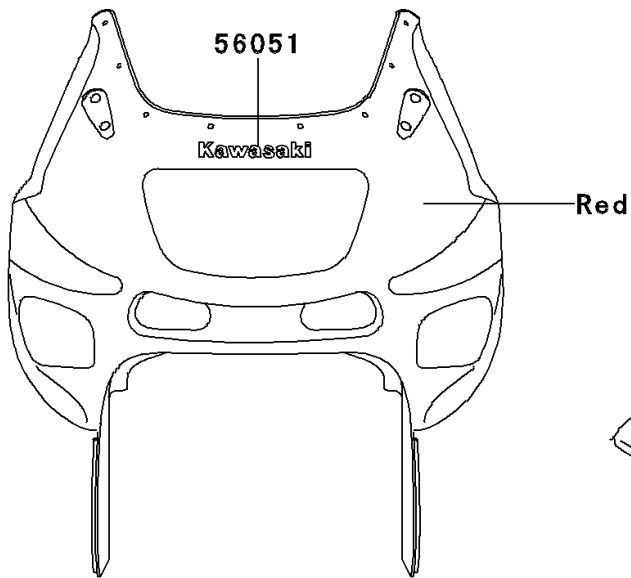

2000 Ninja® ZX™-6

PARTS DIAGRAM

Decals(Red)(CA,US)(ZX600-E8)

F2861C

2000 Ninja® ZX™-6

PARTS LIST

Decals(Red)(CA,US)(ZX600-E8)

ITEM NAME

PART NUMBER

QUANTITY
