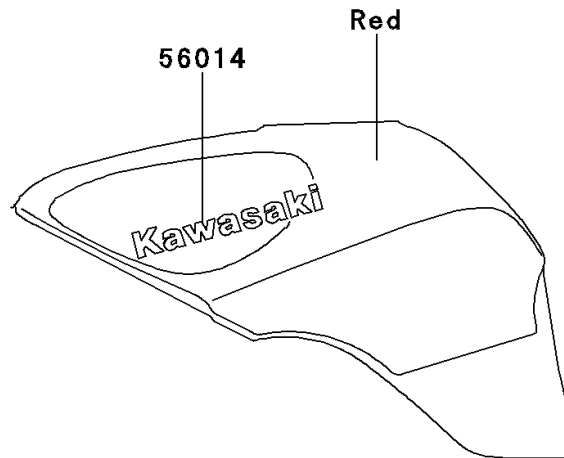

2000 Ninja® ZX™-6

PARTS DIAGRAM

Decals(Red)(CA,US)(ZX600-E8)

F2861C

2000 Ninja® ZX™-6

PARTS LIST

Decals(Red)(CA,US)(ZX600-E8)

ITEM NAME

PART NUMBER

QUANTITY
