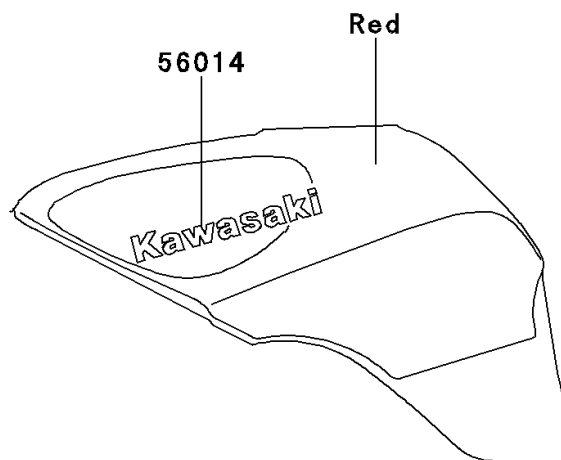

2000 Ninja® ZX™-6

PARTS DIAGRAM

Decals(Red)(CN)(ZX600-E8)

Kawasaki

Let the Good Times Roll®

F2861B

2000 Ninja® ZX™-6

PARTS LIST

Decals(Red)(CN)(ZX600-E8)

ITEM NAME

PART NUMBER

QUANTITY
