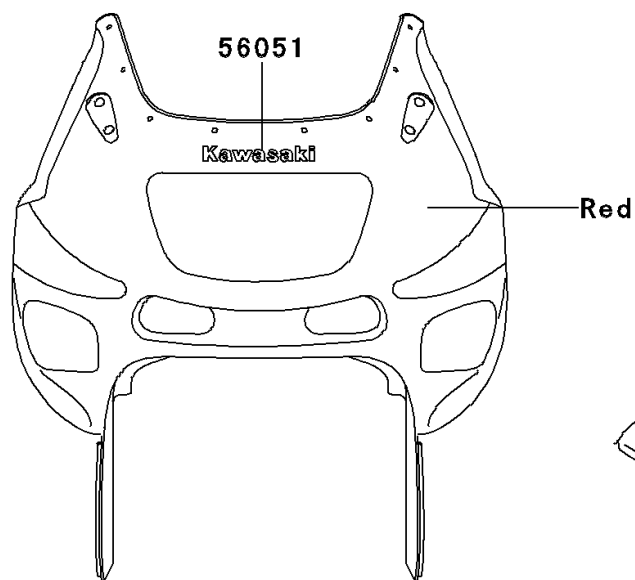

2000 Ninja® ZX™-6

PARTS DIAGRAM

Decals(Red)(CN)(ZX600-E8)

Kawasaki

Let the Good Times Roll®

F2861B

2000 Ninja® ZX™-6

PARTS LIST

Decals(Red)(CN)(ZX600-E8)

ITEM NAME

PART NUMBER

QUANTITY
