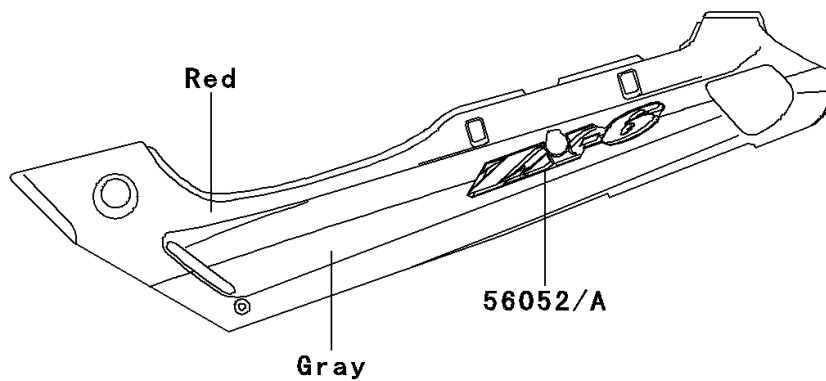

2000 Ninja® ZX™-6

PARTS DIAGRAM

Decals(Red)(CN)(ZX600-E8)

Kawasaki

Let the Good Times Roll®

F2861B

2000 Ninja® ZX™-6

PARTS LIST

Decals(Red)(CN)(ZX600-E8)

ITEM NAME

PART NUMBER

QUANTITY
