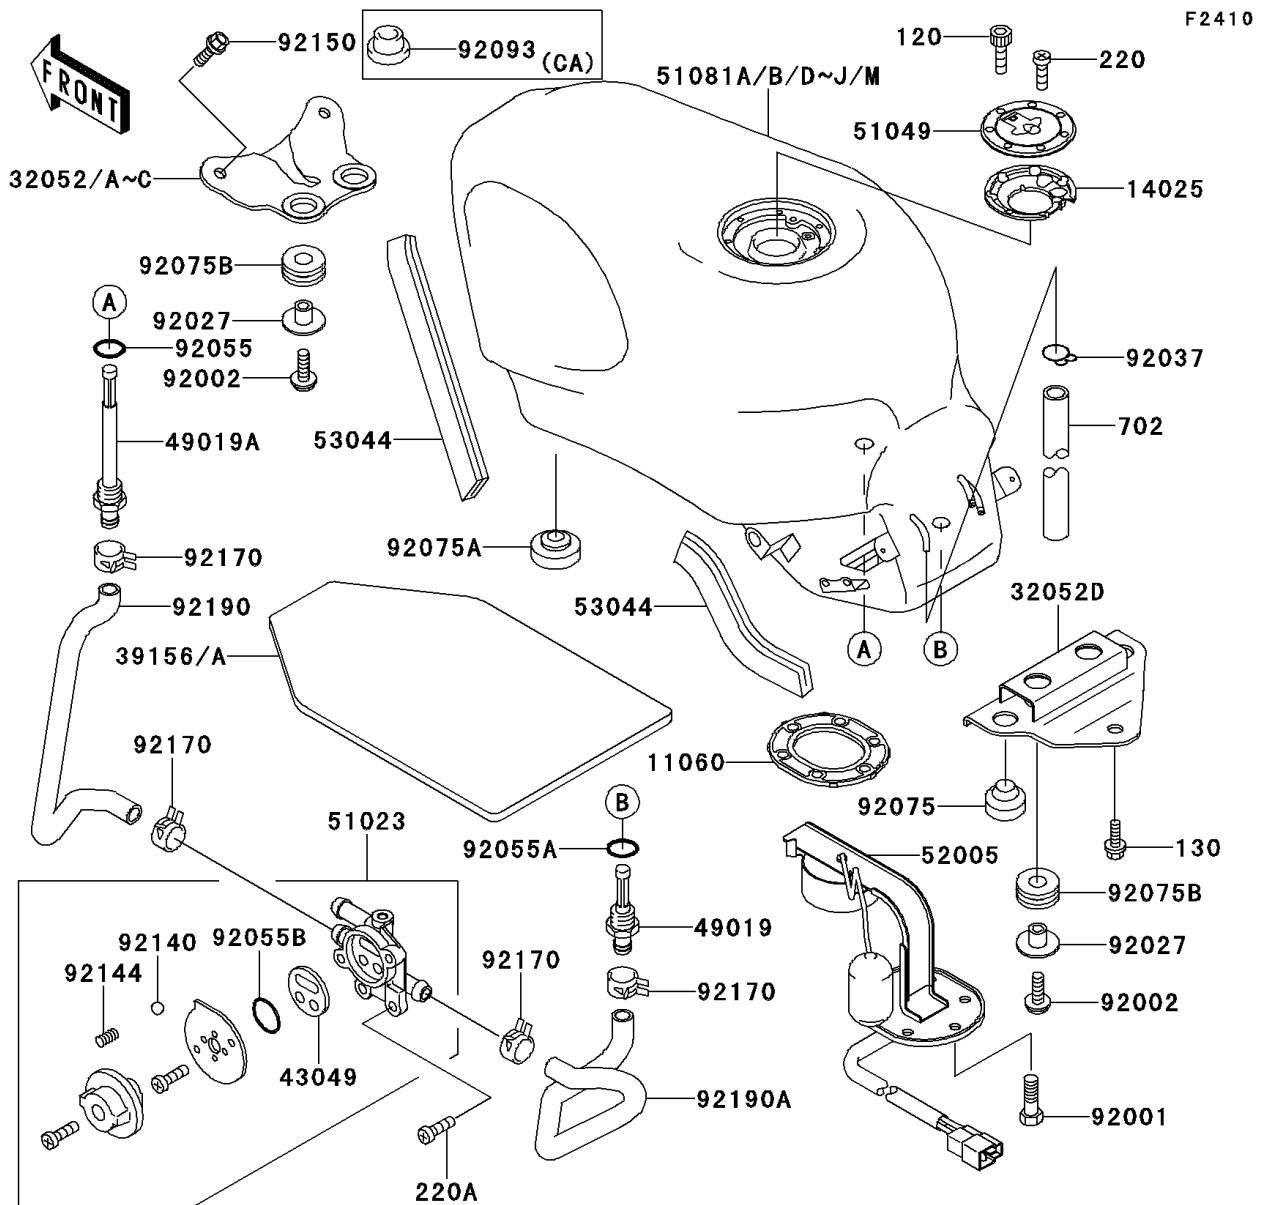

2000 Ninja[®] ZX[™]-6

PARTS DIAGRAM

Fuel Tank(4/4)

(51081A/B/E~H)	C. P. Red
(51081I/J/M)	P. P. Black

WD

WD

2000 Ninja® ZX™-6

PARTS LIST

Fuel Tank(4/4)

ITEM NAME

PART NUMBER

QUANTITY
