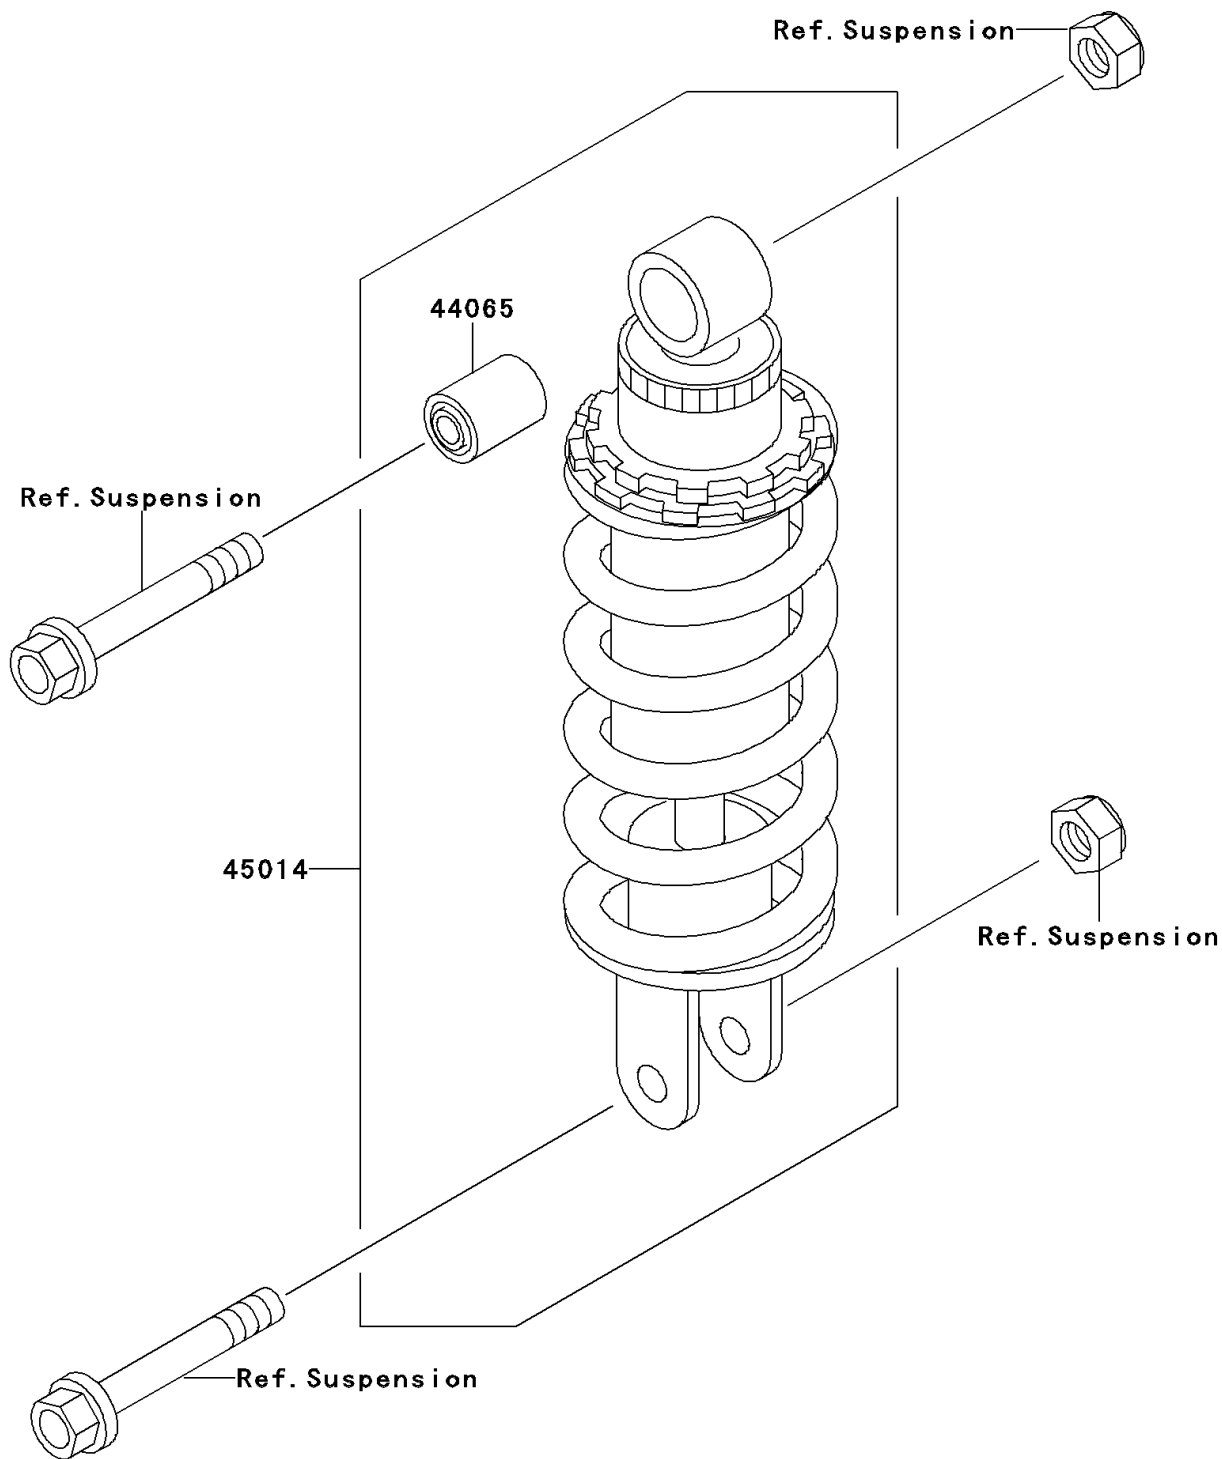

2000 Ninja[®] ZX[™]-6

PARTS DIAGRAM

Shock Absorber(s)

Kawasaki

Let the Good Times Roll[®]

F2280

2000 Ninja® ZX™-6

PARTS LIST

Shock Absorber(s)

ITEM NAME

PART NUMBER

QUANTITY
