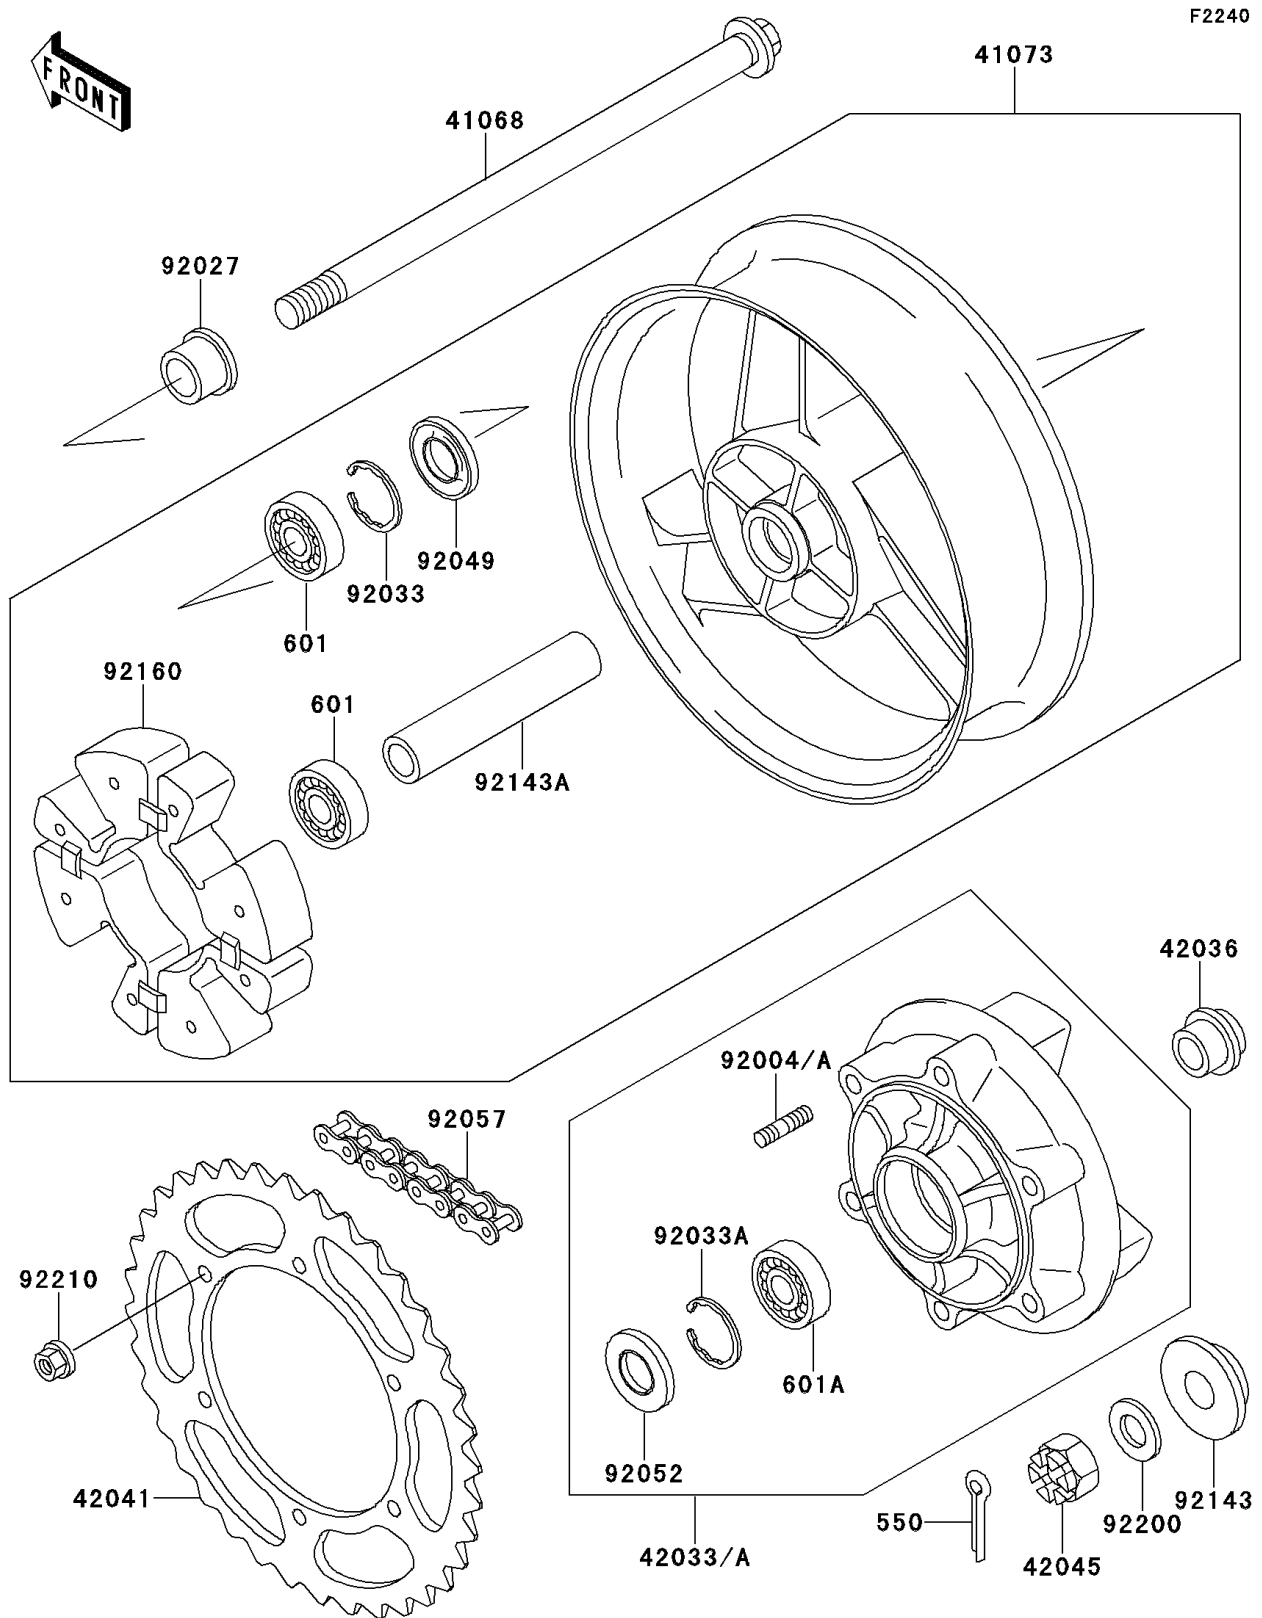

2000 Ninja[®] ZX[™]-6

PARTS DIAGRAM

Rear Wheel/Chain

2000 Ninja® ZX™-6

PARTS LIST

Rear Wheel/Chain

ITEM NAME

PART NUMBER

QUANTITY
