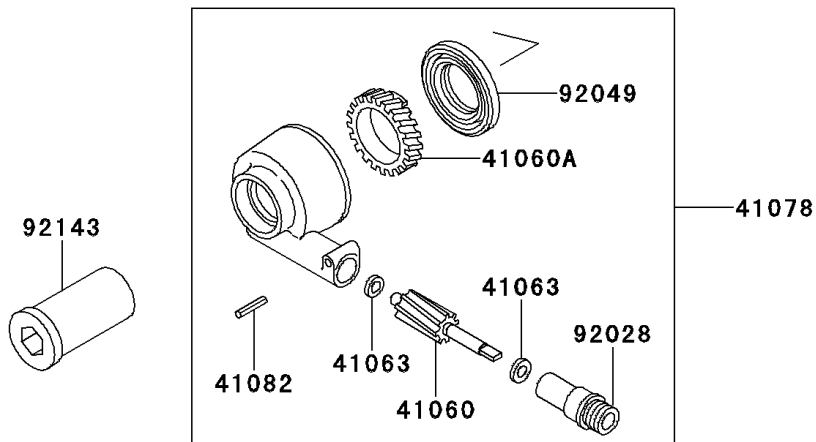

2001 Ninja[®] ZX[™]-6

PARTS DIAGRAM

Front Wheel

F2230

2001 Ninja[®] ZX[™]-6

PARTS LIST

Front Wheel

ITEM NAME

PART NUMBER

QUANTITY
