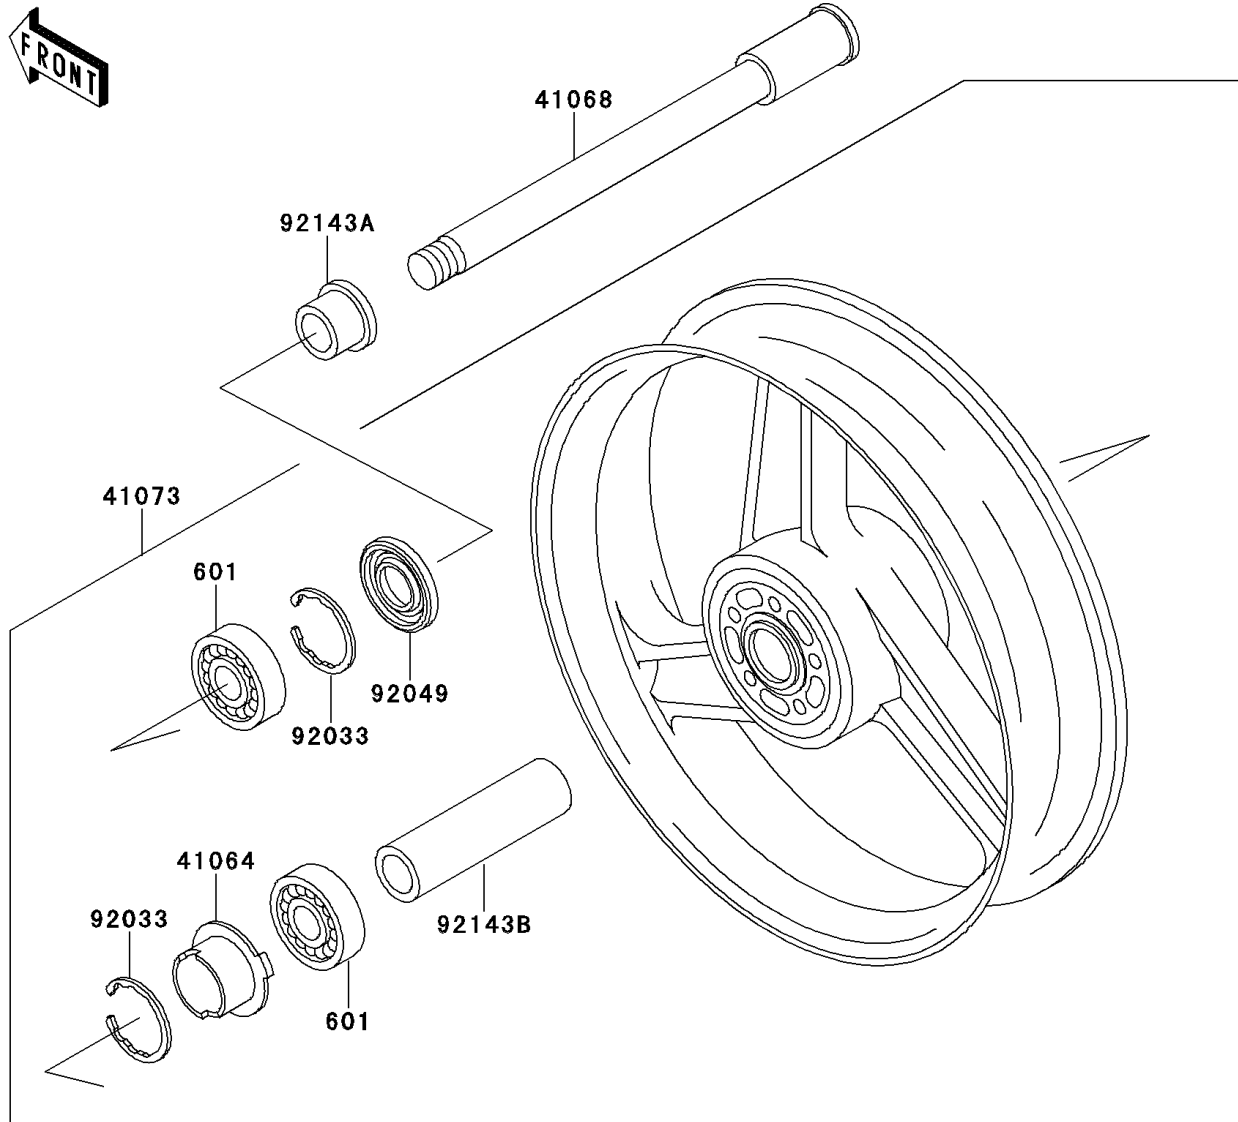

2001 Ninja[®] ZX[™]-6

PARTS DIAGRAM

Front Wheel

F2230

2001 Ninja[®] ZX[™]-6

PARTS LIST

Front Wheel

ITEM NAME

PART NUMBER

QUANTITY
