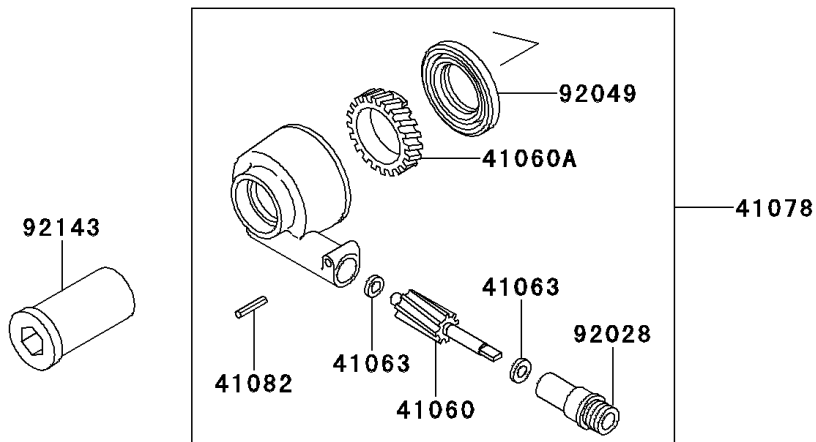

2000 Ninja[®] ZX[™]-6

PARTS DIAGRAM

Front Wheel

F2230

2000 Ninja® ZX™-6

PARTS LIST

Front Wheel

ITEM NAME

PART NUMBER

QUANTITY
