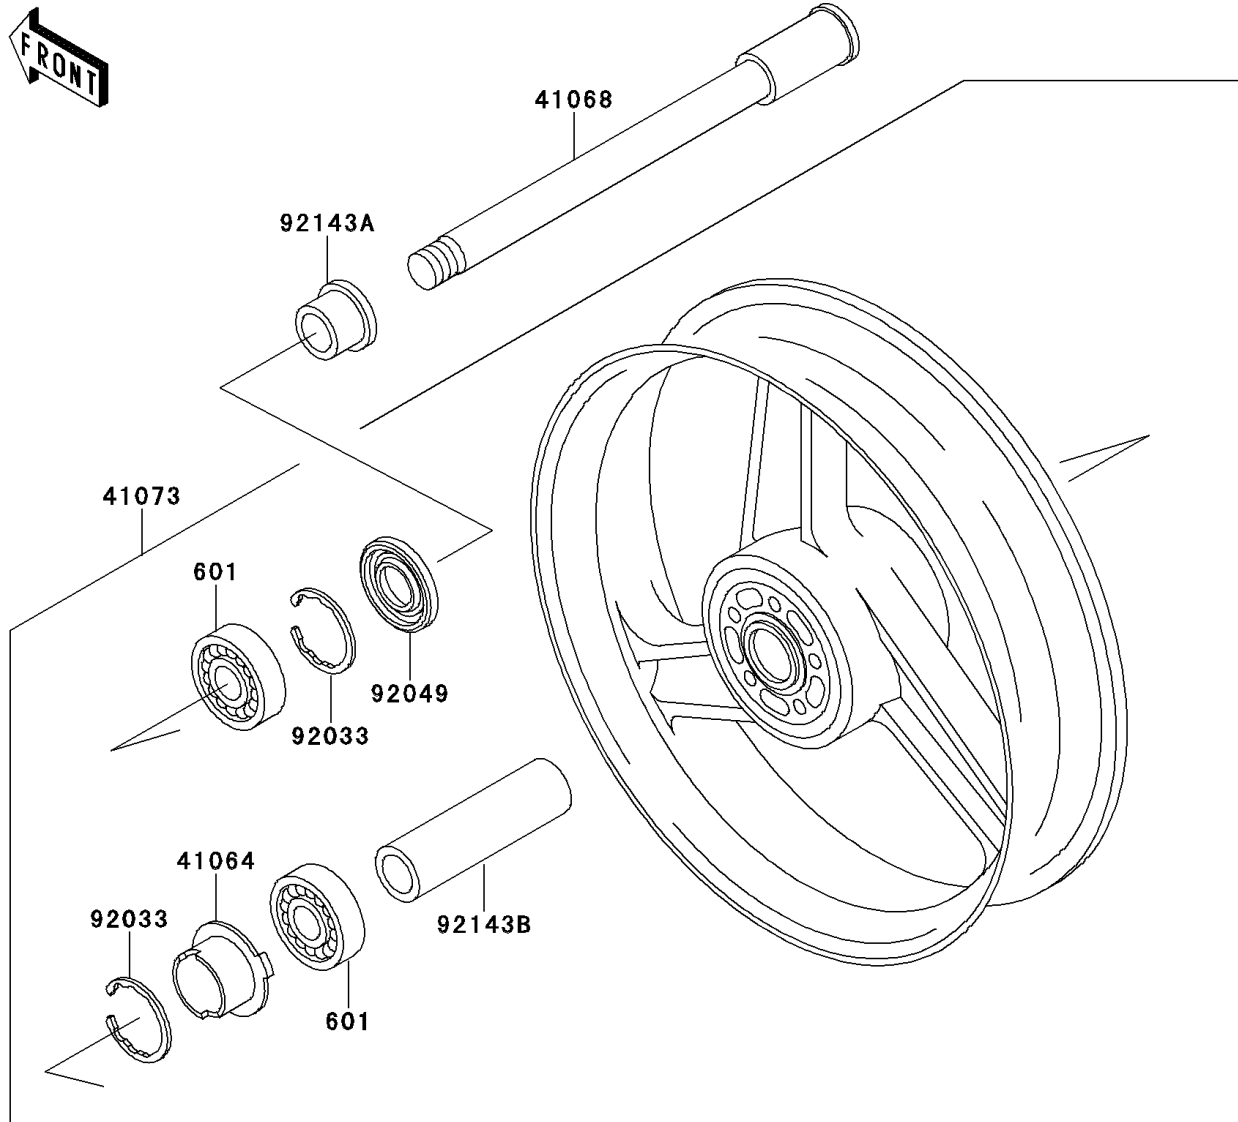

2000 Ninja[®] ZX[™]-6

PARTS DIAGRAM

Front Wheel

F2230

2000 Ninja® ZX™-6

PARTS LIST

Front Wheel

ITEM NAME

PART NUMBER

QUANTITY
