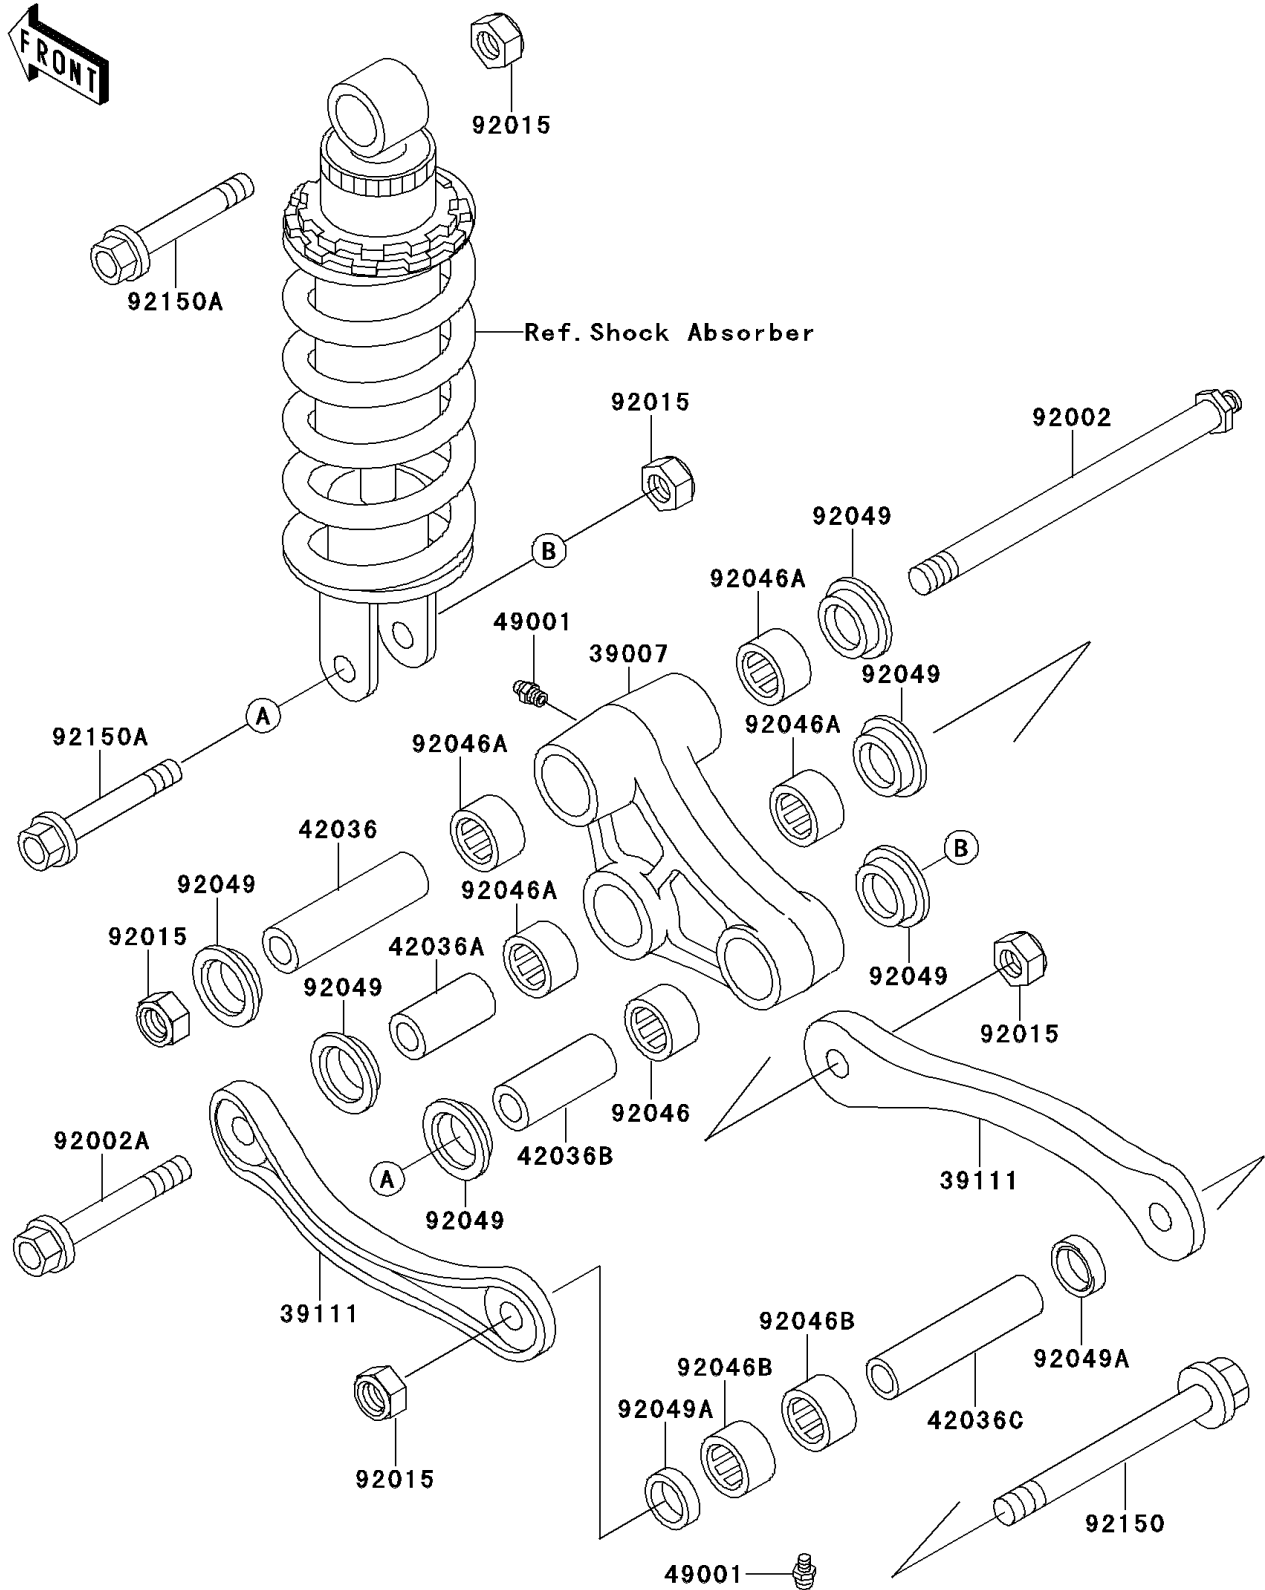

2000 Ninja[®] ZX[™]-6

PARTS DIAGRAM

Rear Suspension

F2150

2000 Ninja® ZX™-6

PARTS LIST

Rear Suspension

ITEM NAME

PART NUMBER

QUANTITY
