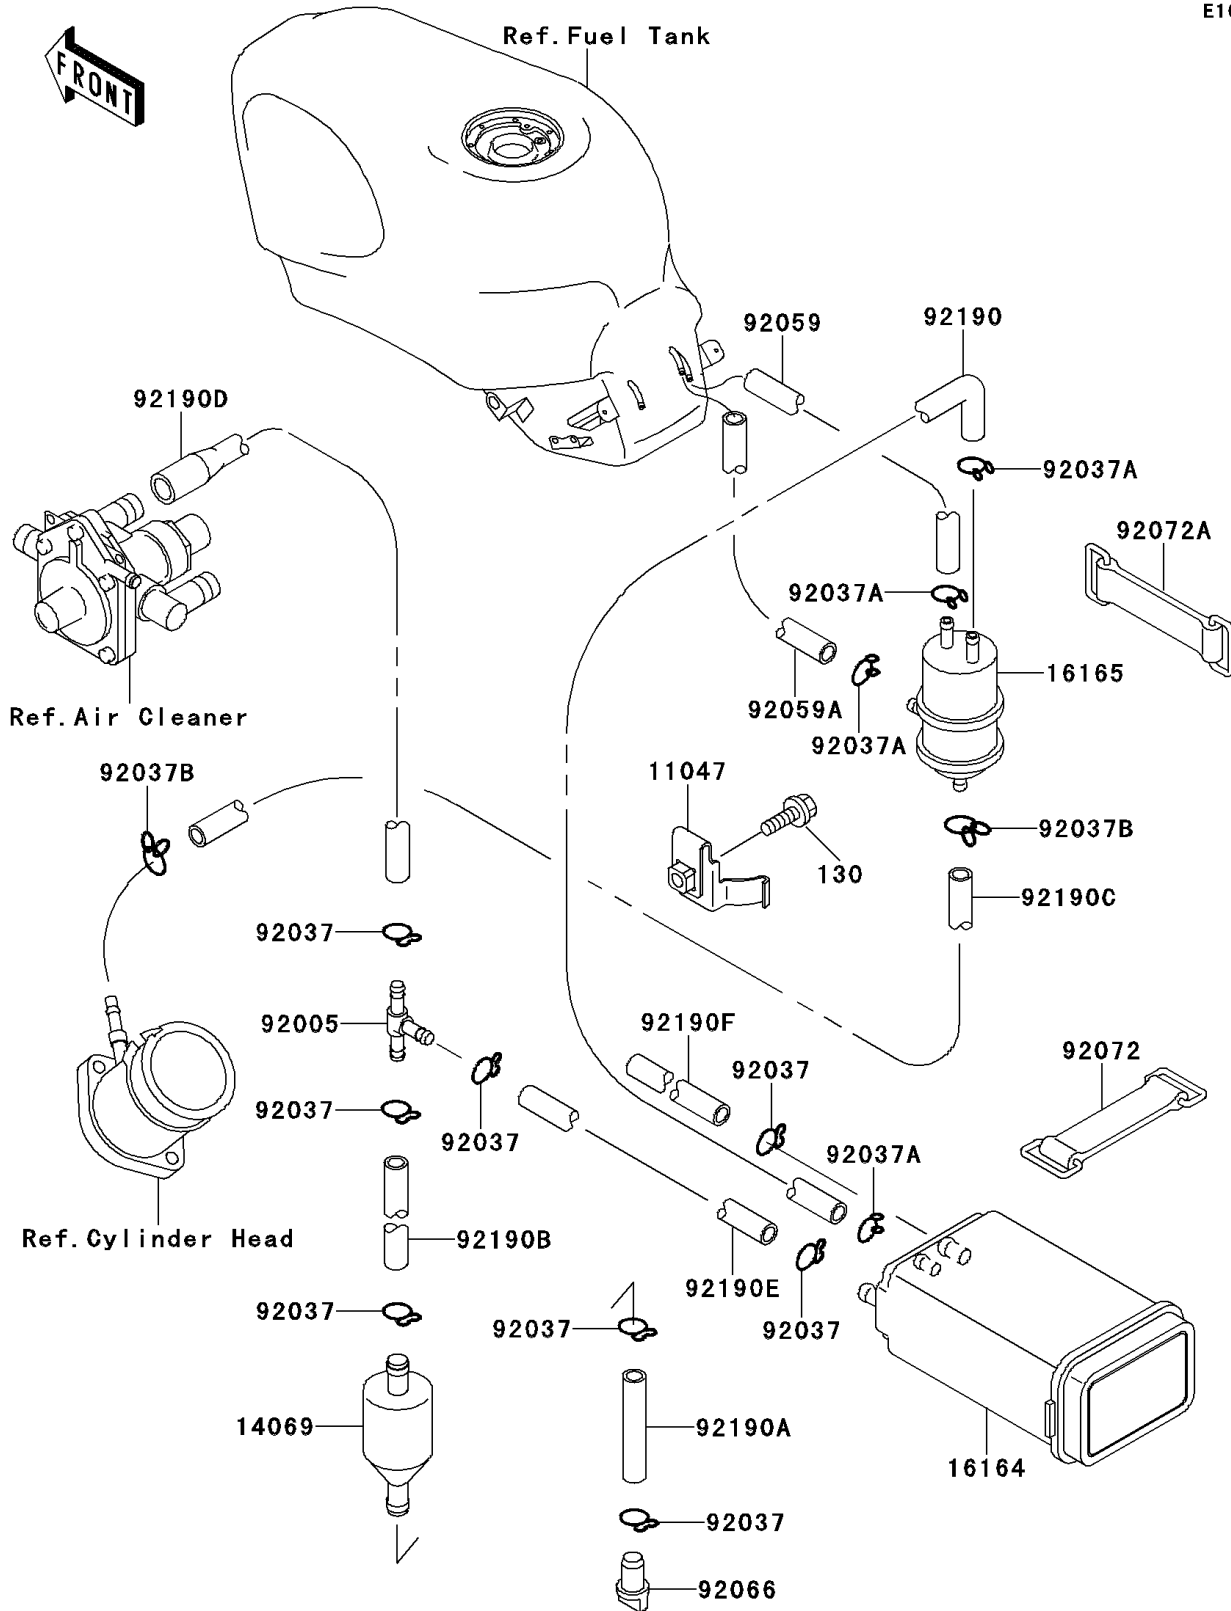

2000 Ninja® ZX™-6

PARTS DIAGRAM

Fuel Evaporative System(CA)

E1650

2000 Ninja® ZX™-6

PARTS LIST

Fuel Evaporative System(CA)

ITEM NAME

PART NUMBER

QUANTITY
