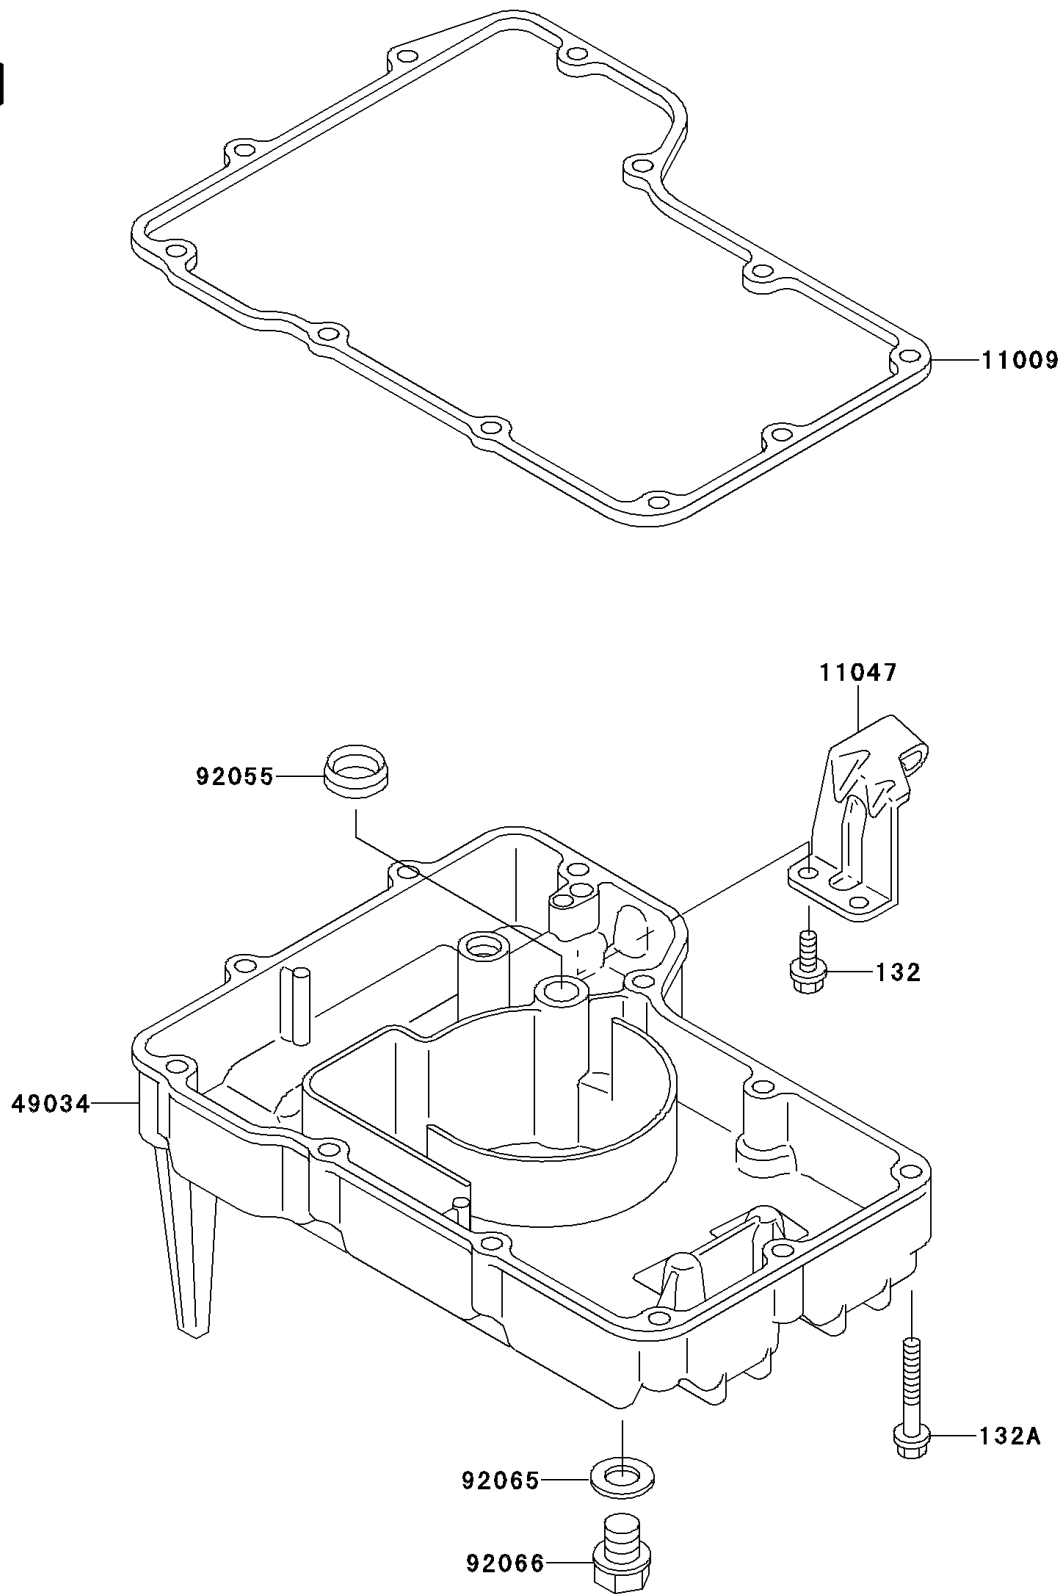

2000 Ninja[®] ZX[™]-6

PARTS DIAGRAM

Oil Pan

Kawasaki

Let the Good Times Roll[®]

E1434

2000 Ninja® ZX™-6

PARTS LIST

Oil Pan

ITEM NAME

PART NUMBER

QUANTITY
