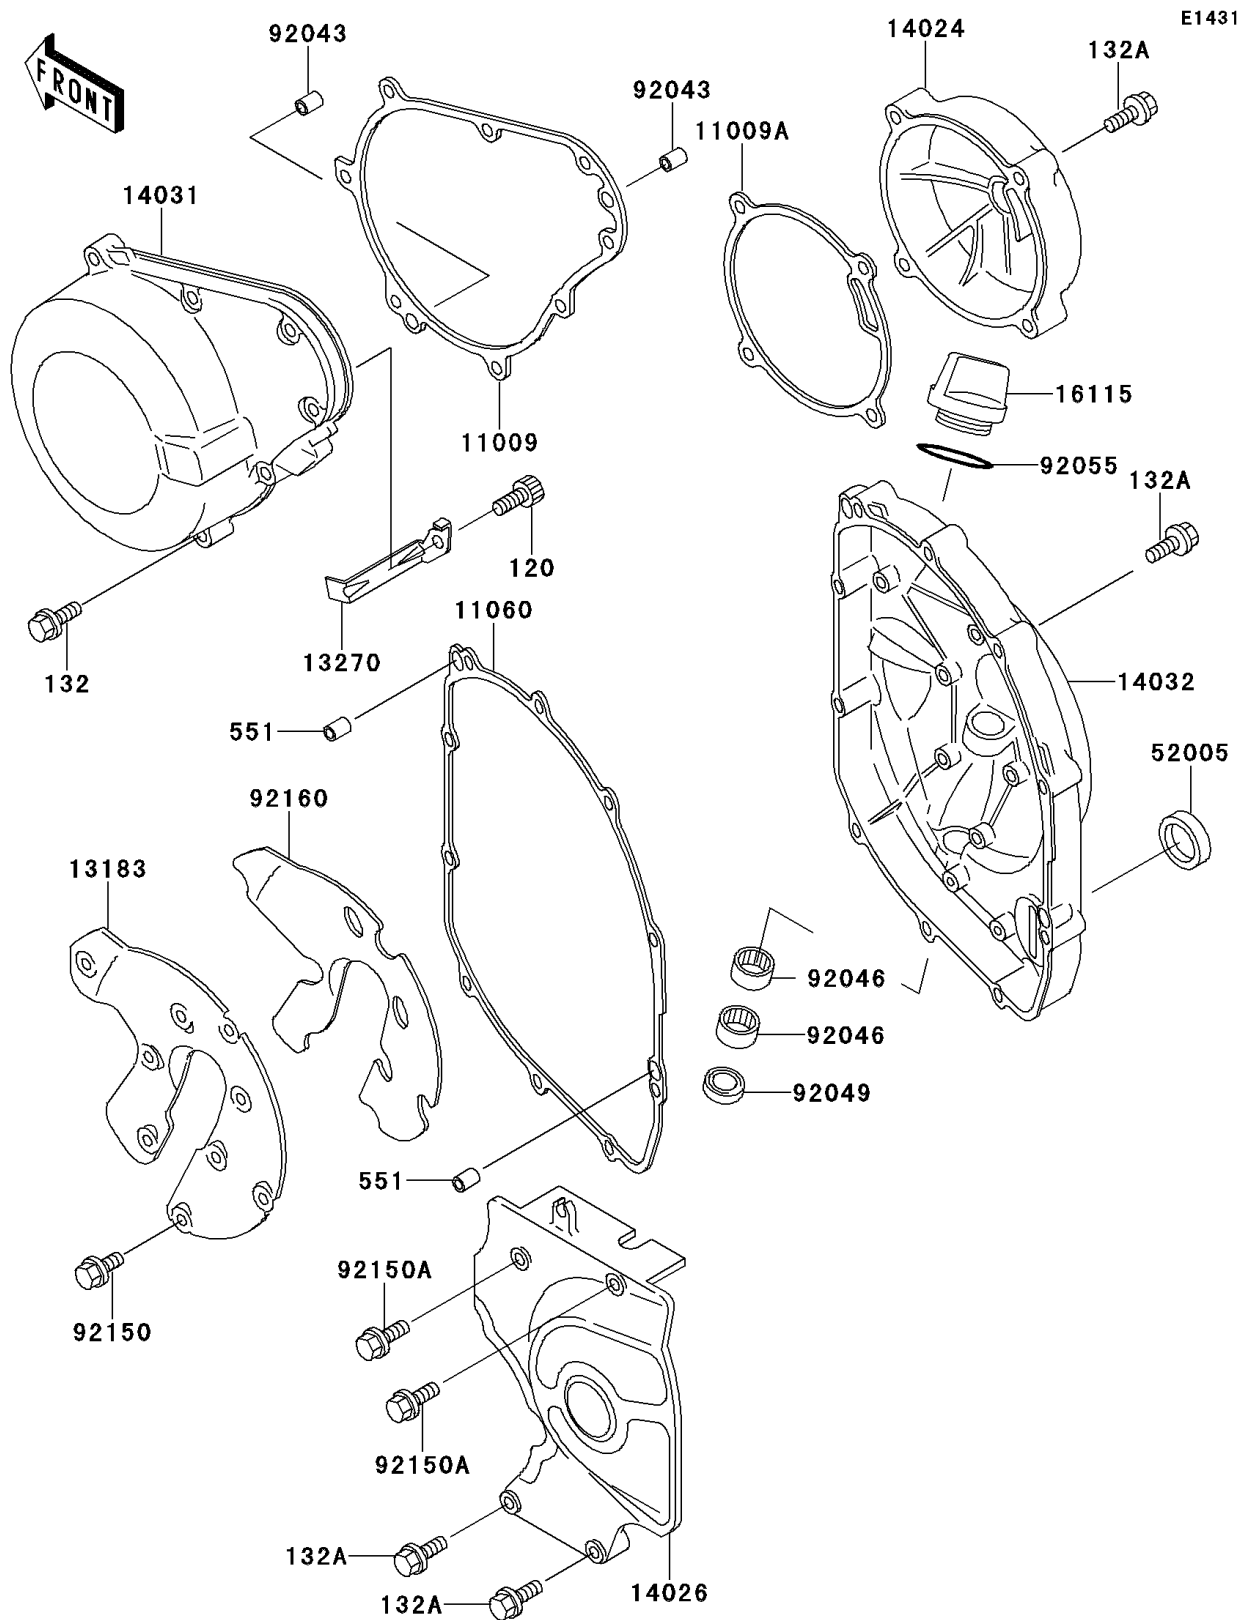

2000 Ninja[®] ZX[™]-6

PARTS DIAGRAM

Engine Cover(s)

2000 Ninja® ZX™-6

PARTS LIST

Engine Cover(s)

ITEM NAME

PART NUMBER

QUANTITY
