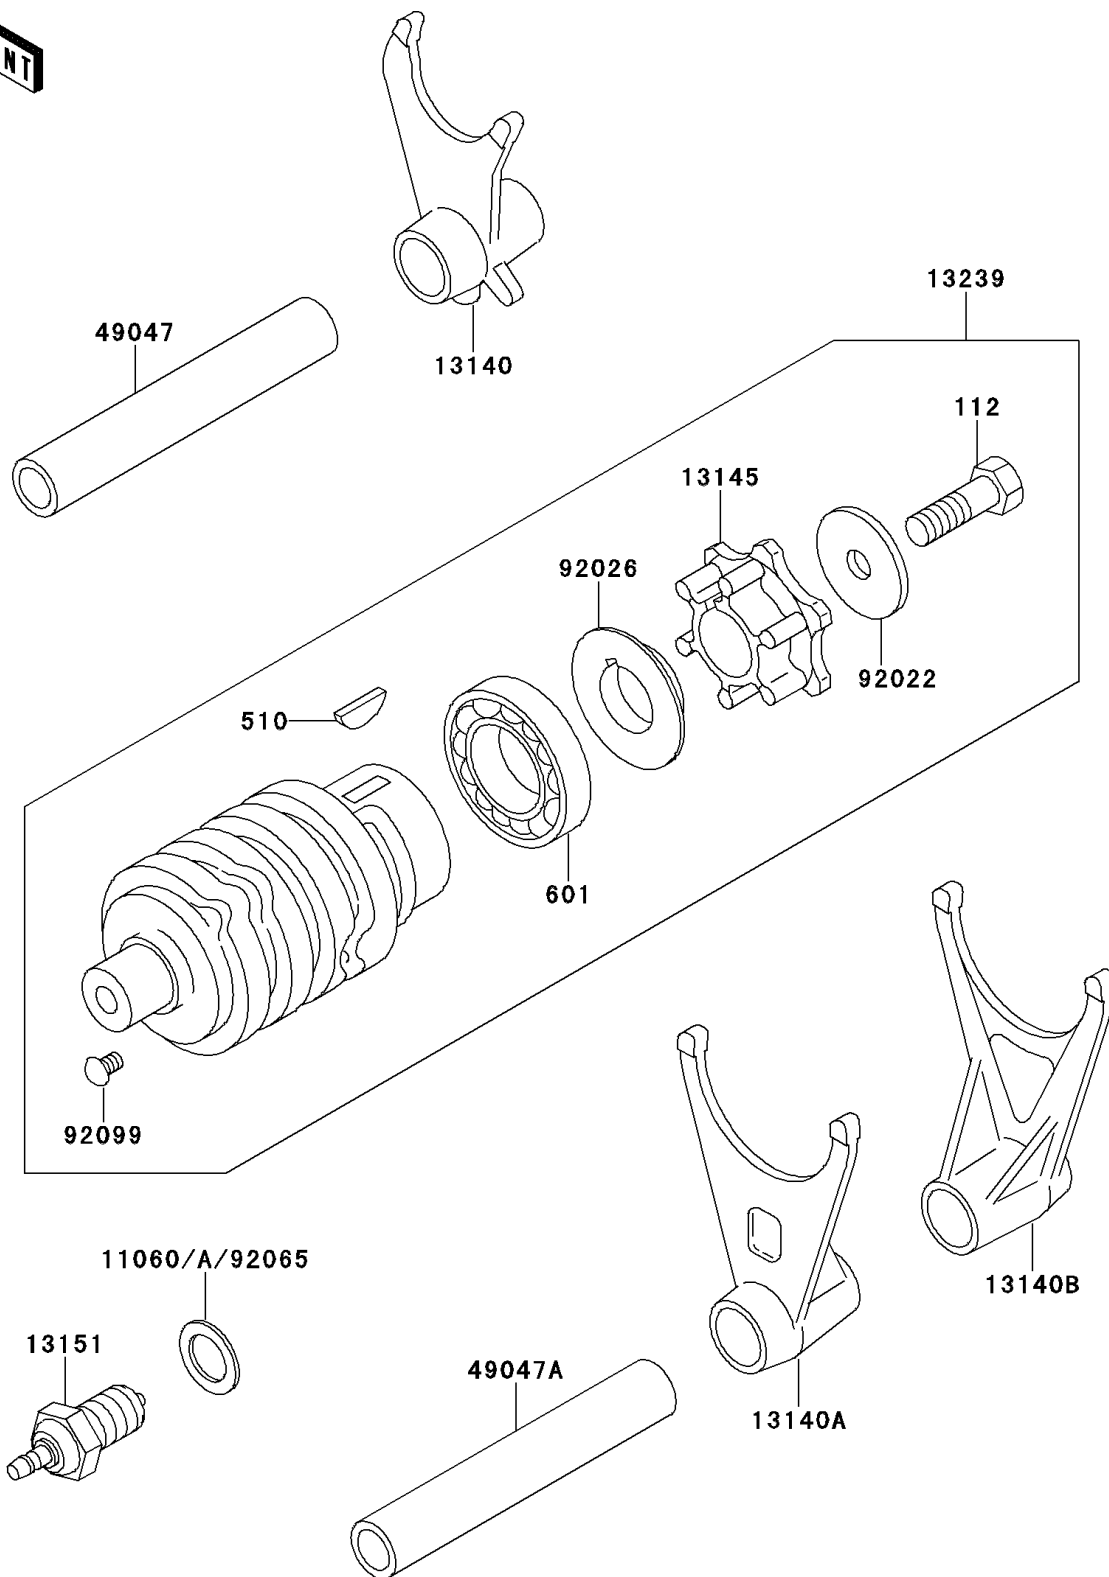

2001 Ninja[®] ZX[™]-6

Kawasaki

Let the Good Times Roll[®]

PARTS DIAGRAM

Gear Change Drum/Shift Fork(s)

E1362

2001 Ninja® ZX™ -6

PARTS LIST

Gear Change Drum/Shift Fork(s)

ITEM NAME

PART NUMBER

QUANTITY
