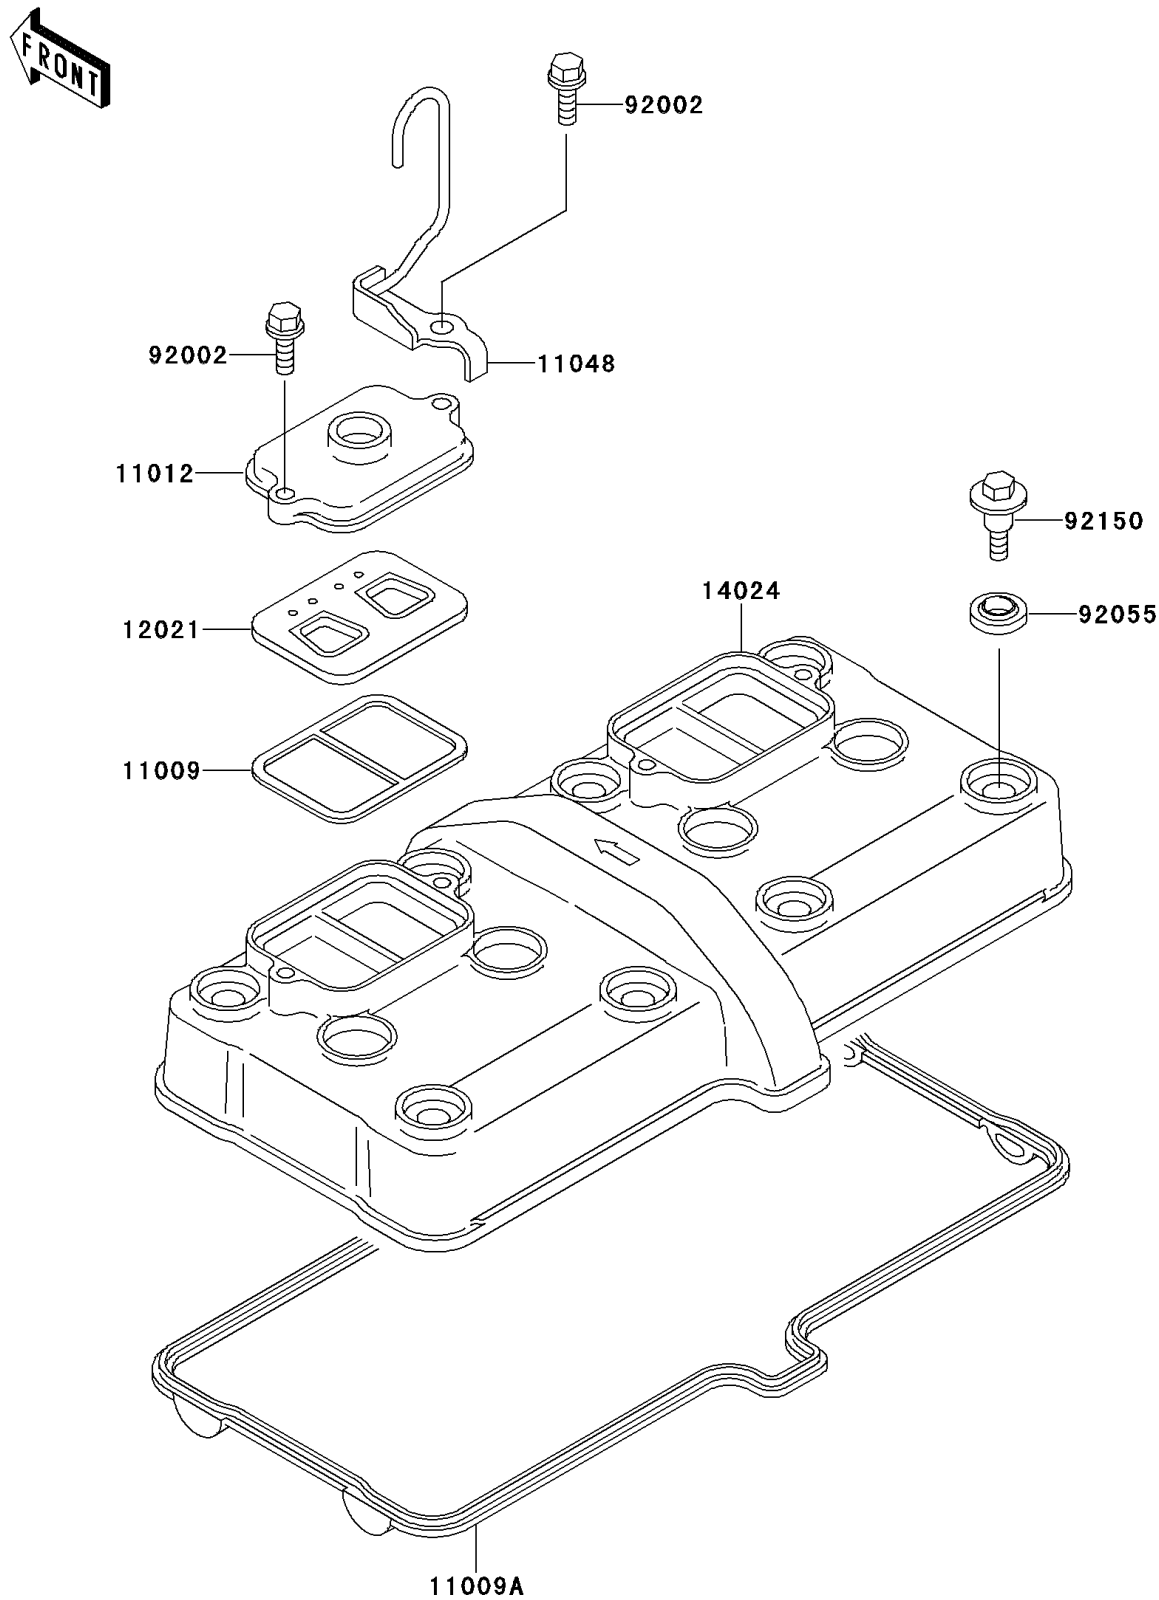

2000 Ninja[®] ZX[™]-6

PARTS DIAGRAM

Cylinder Head Cover

Kawasaki

Let the Good Times Roll[®]

E1112

2000 Ninja[®] ZX[™]-6

PARTS LIST

Cylinder Head Cover

ITEM NAME

PART NUMBER

QUANTITY
