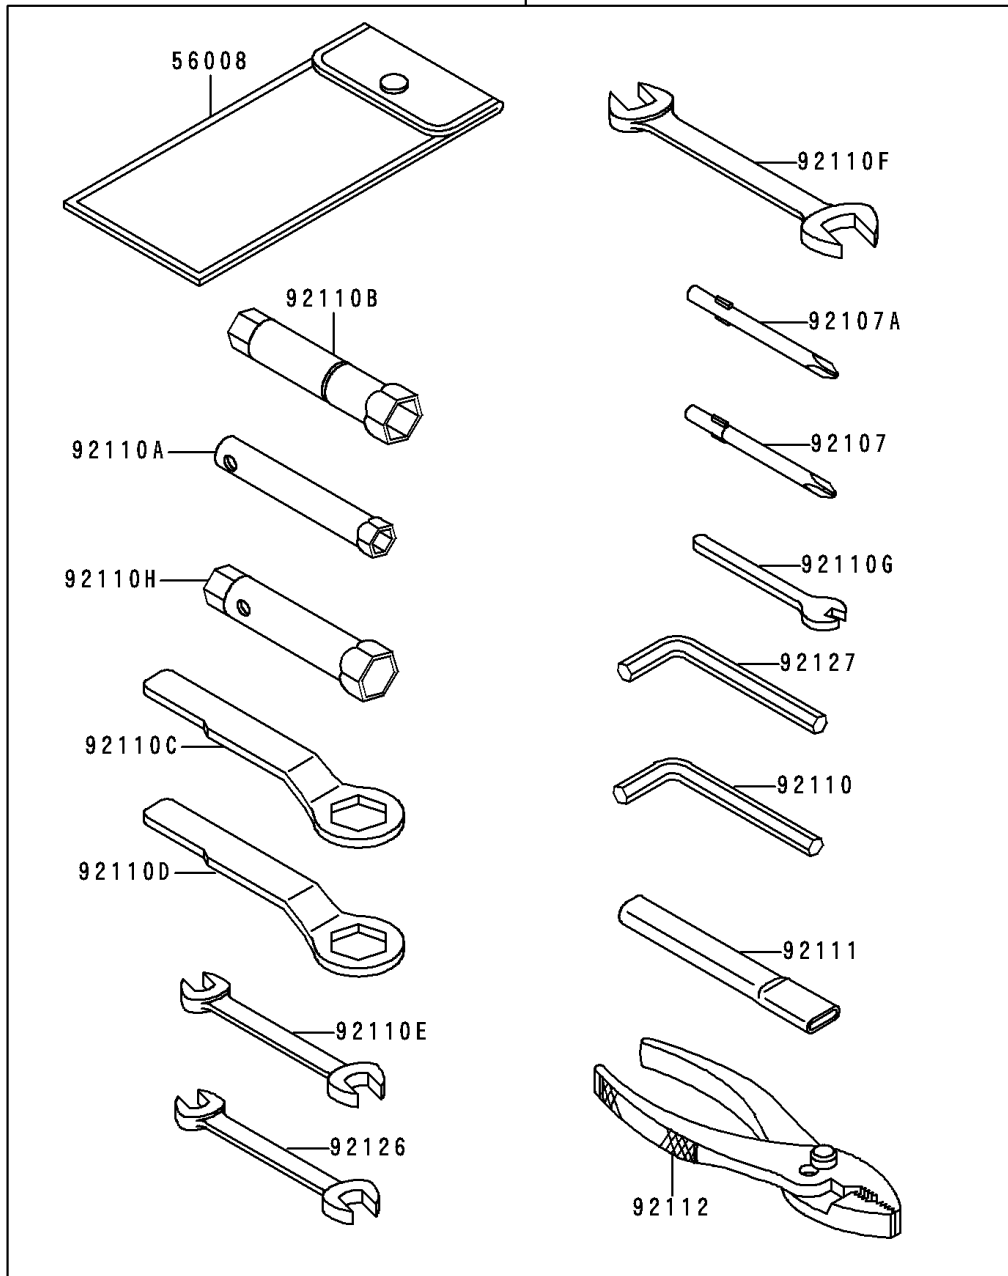

1997 Ninja® ZX™-6

PARTS DIAGRAM

Owner's Tools

56007

F2810