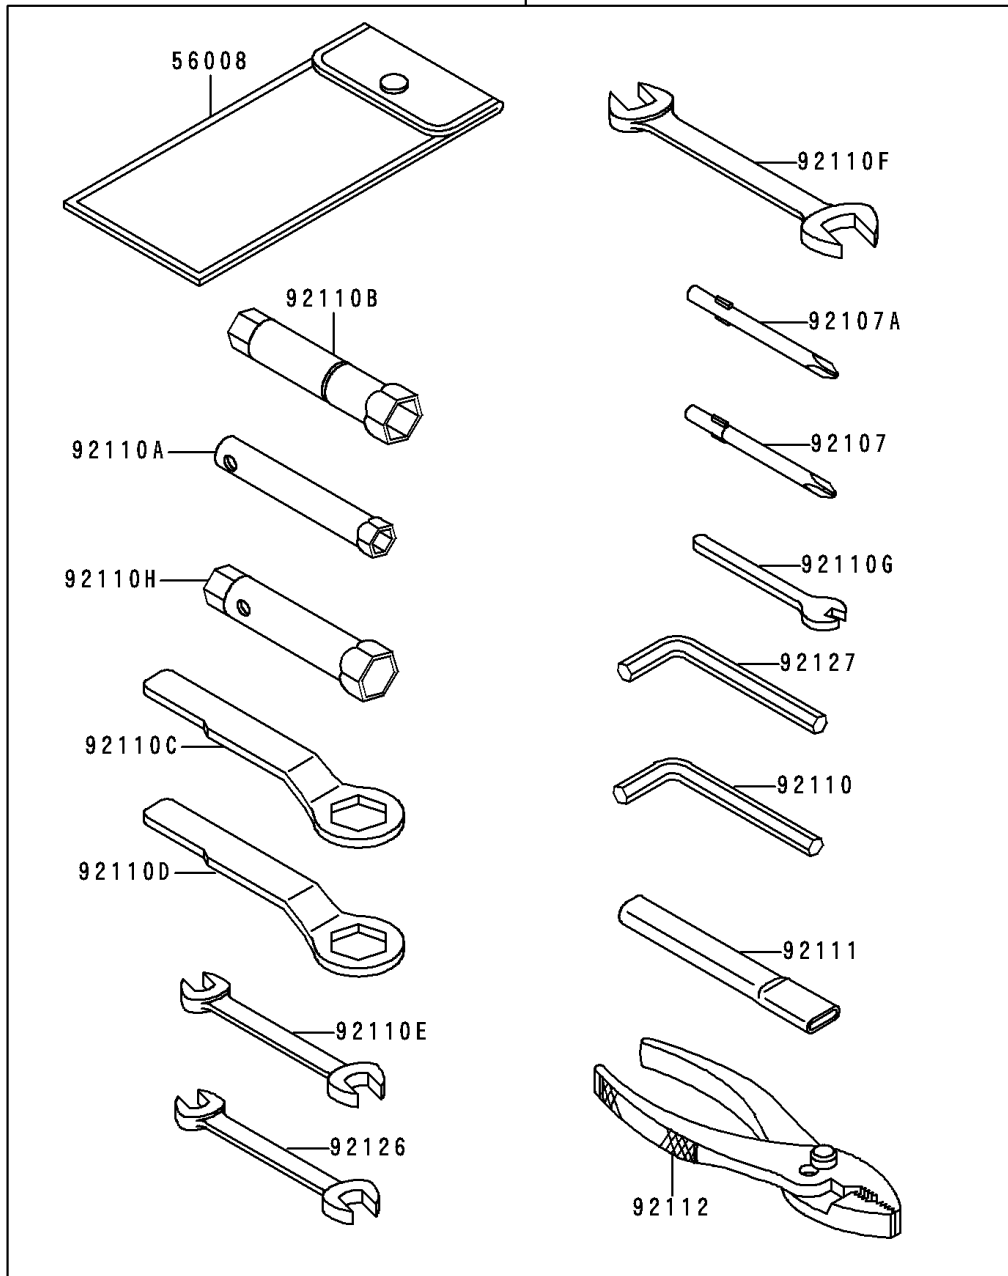

1996 Ninja[®] ZX[™]-6

PARTS DIAGRAM

Owner's Tools

56007

F2810

1996 Ninja® ZX™-6

PARTS LIST

Owner's Tools

ITEM NAME	PART NUMBER	QUANTITY
TOOL-KIT (Ref # 56007)	56007-1376	1
BAG,TOOL (Ref # 56008)	56008-1075	1
THREE BOND TB1211,HT/RS,WHITE (Ref # 56019A)	56019-120	1
GASKET-LIQUID,TUBE,100G,BLACK (Ref # 92104)	92104-1003	1
TOOL-DRIVER,#3PHILLIPS (Ref # 92107)	92107-005	1
TOOL-DRIVER,#2PHILLIPS (Ref # 92107A)	92107-1053	1
TOOL-WRENCH,ALLEN,5MM (Ref # 92110)	92110-1015	1
TOOL-WRENCH,BOX,8MM (Ref # 92110A)	92110-1139	1
TOOL-WRENCH,BOX,16MM (Ref # 92110B)	92110-1146	1
TOOL-WRENCH,BOX END,27MM (Ref # 92110C)	92110-1147	1
TOOL-WRENCH,BOX END,22MM (Ref # 92110D)	92110-1148	1
TOOL-WRENCH,OPEN END,10X12 (Ref # 92110E)	92110-1152	1
TOOL-WRENCH,OPEN END,14X17 (Ref # 92110F)	92110-1153	1
TOOL-WRENCH,OPEN END,6MM (Ref # 92110G)	92110-1157	1
TOOL-WRENCH,BOX,10X12 (Ref # 92110H)	92110-1171	1
TOOL-BAR,BOX END WRENCH (Ref # 92111)	92111-1051	1
TOOL-PLIERS (Ref # 92112)	92112-003	1
TOOL-WRENCH,OPEN END,8X10 (Ref # 92126)	92126-001	1
TOOL-WRENCH,ALLEN,6MM (Ref # 92127)	92127-003	1