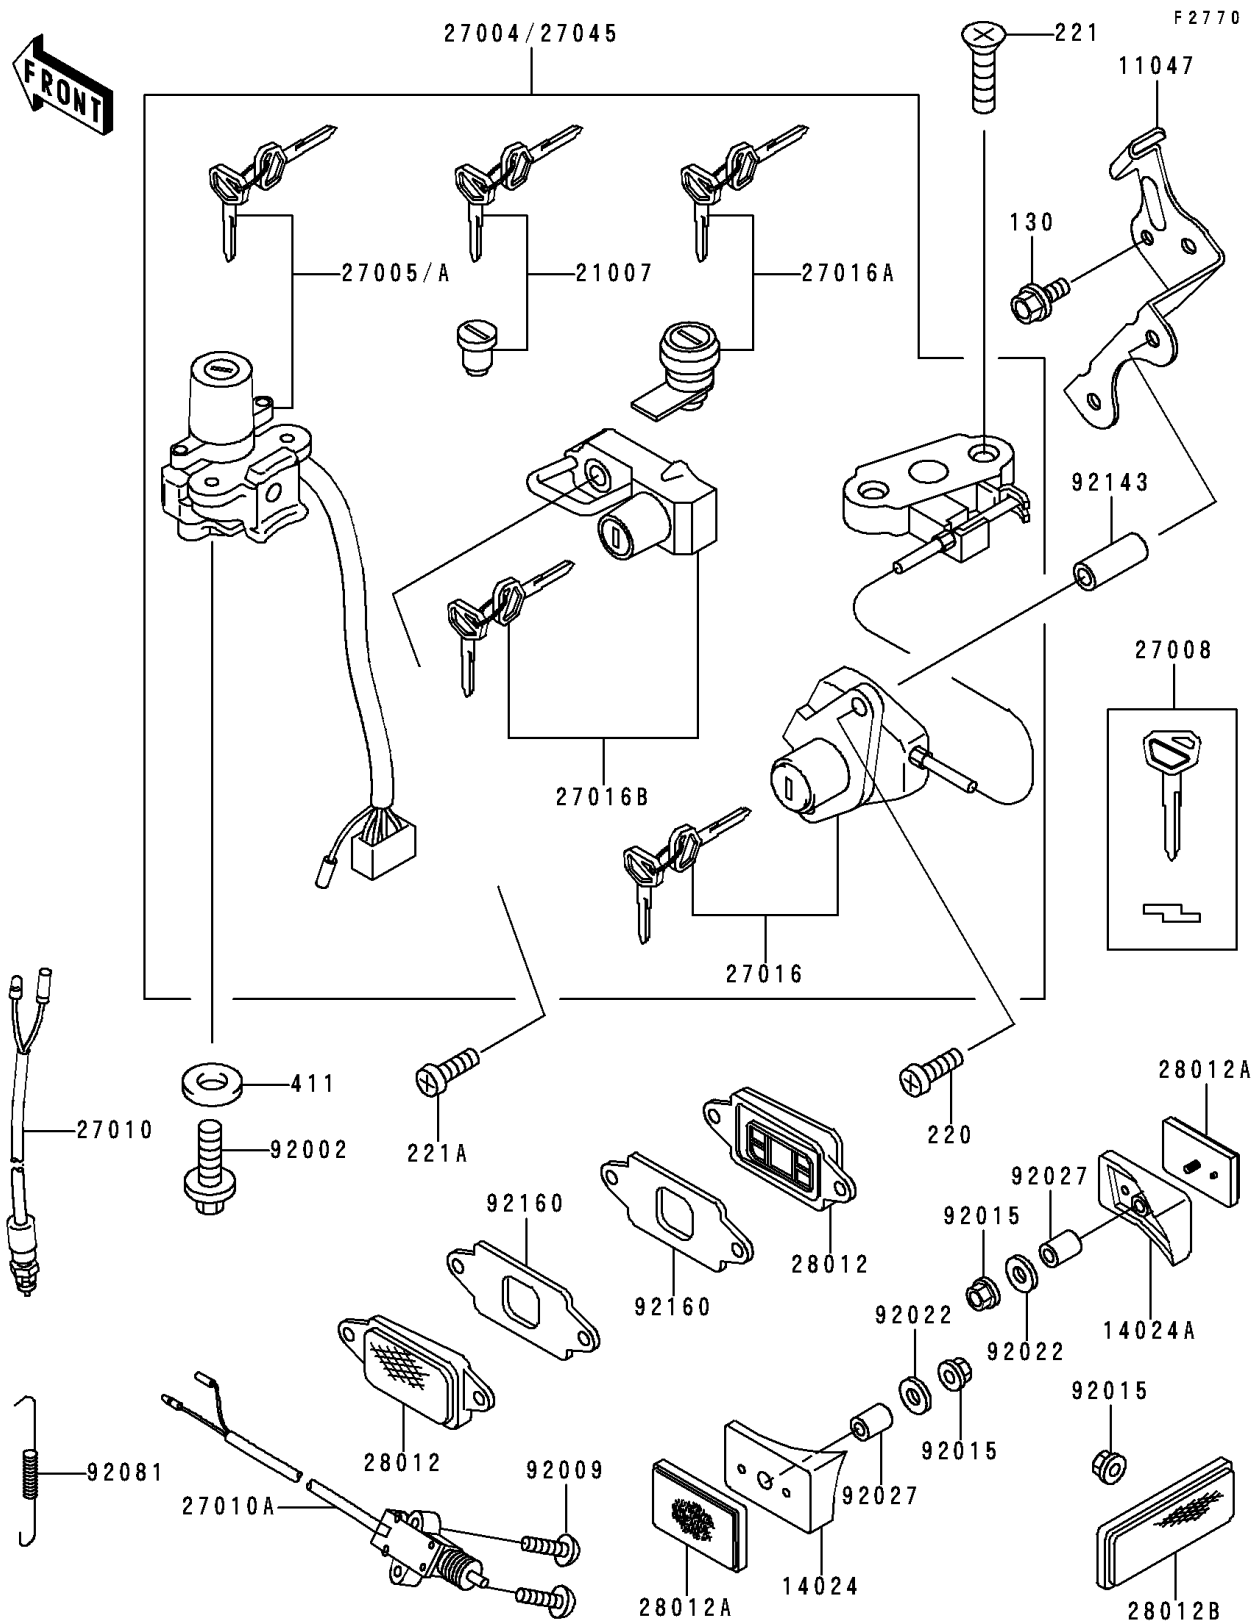

1997 Ninja[®] ZX[™]-6

PARTS DIAGRAM

Ignition Switch/Locks/Reflectors

1997 Ninja® ZX™-6

PARTS LIST

Ignition Switch/Locks/Reflectors

ITEM NAME

PART NUMBER

QUANTITY
