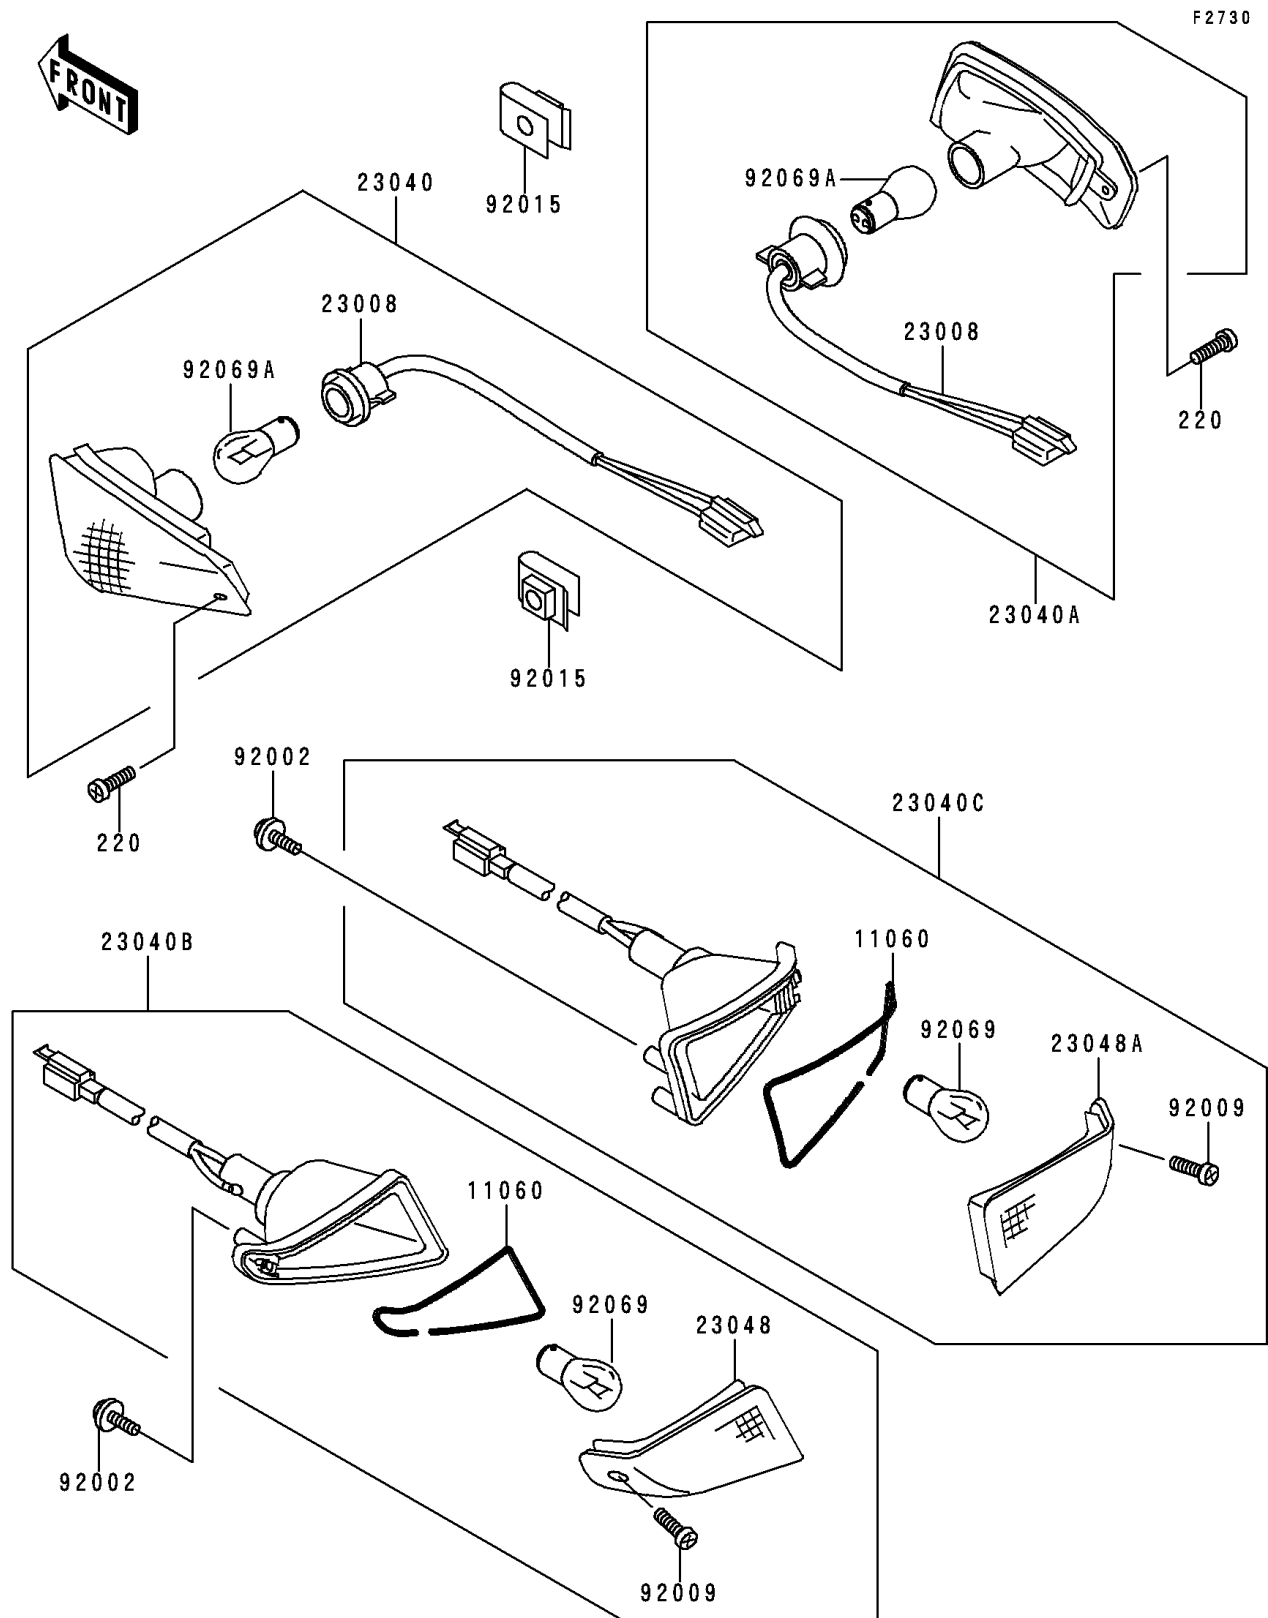

1996 Ninja® ZX™-6

PARTS DIAGRAM

Turn Signals

1996 Ninja[®] ZX[™]-6

PARTS LIST

Turn Signals

ITEM NAME

PART NUMBER

QUANTITY
