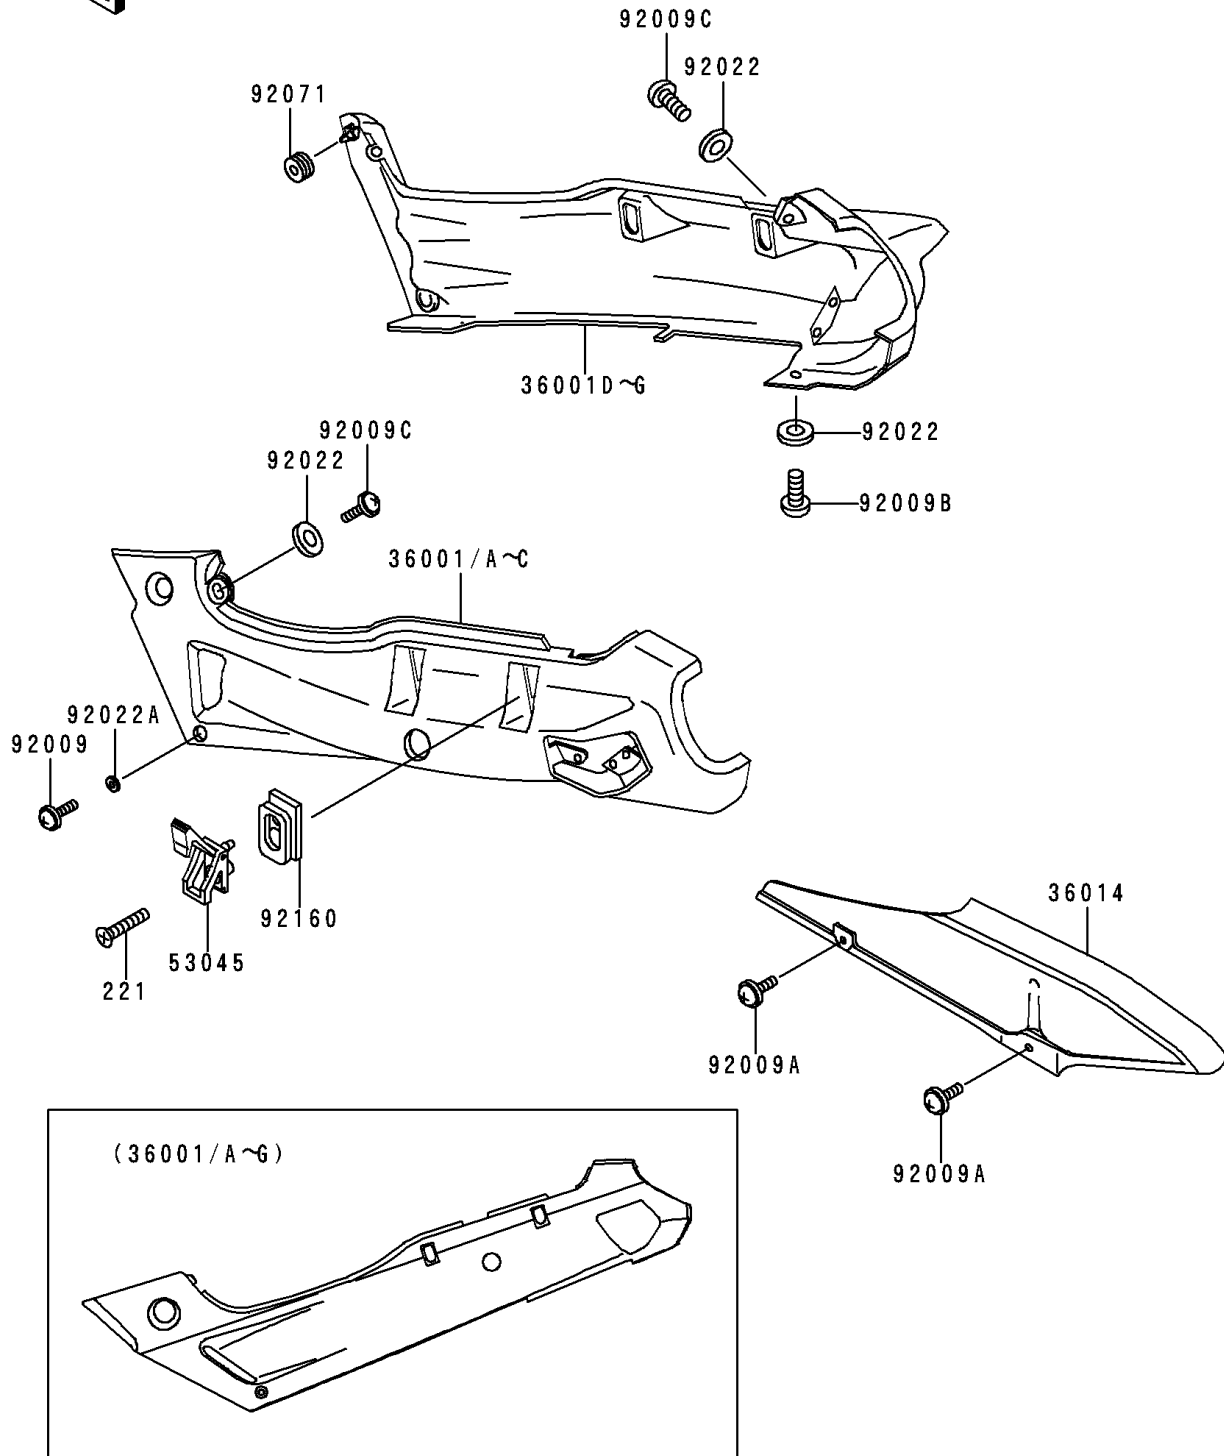

1997 Ninja® ZX™-6

PARTS DIAGRAM

Side Covers/Chain Cover(ZX600-E5)

F2610A

W O D

1997 Ninja® ZX™-6

PARTS LIST

Side Covers/Chain Cover(ZX600-E5)

ITEM NAME

PART NUMBER

QUANTITY
