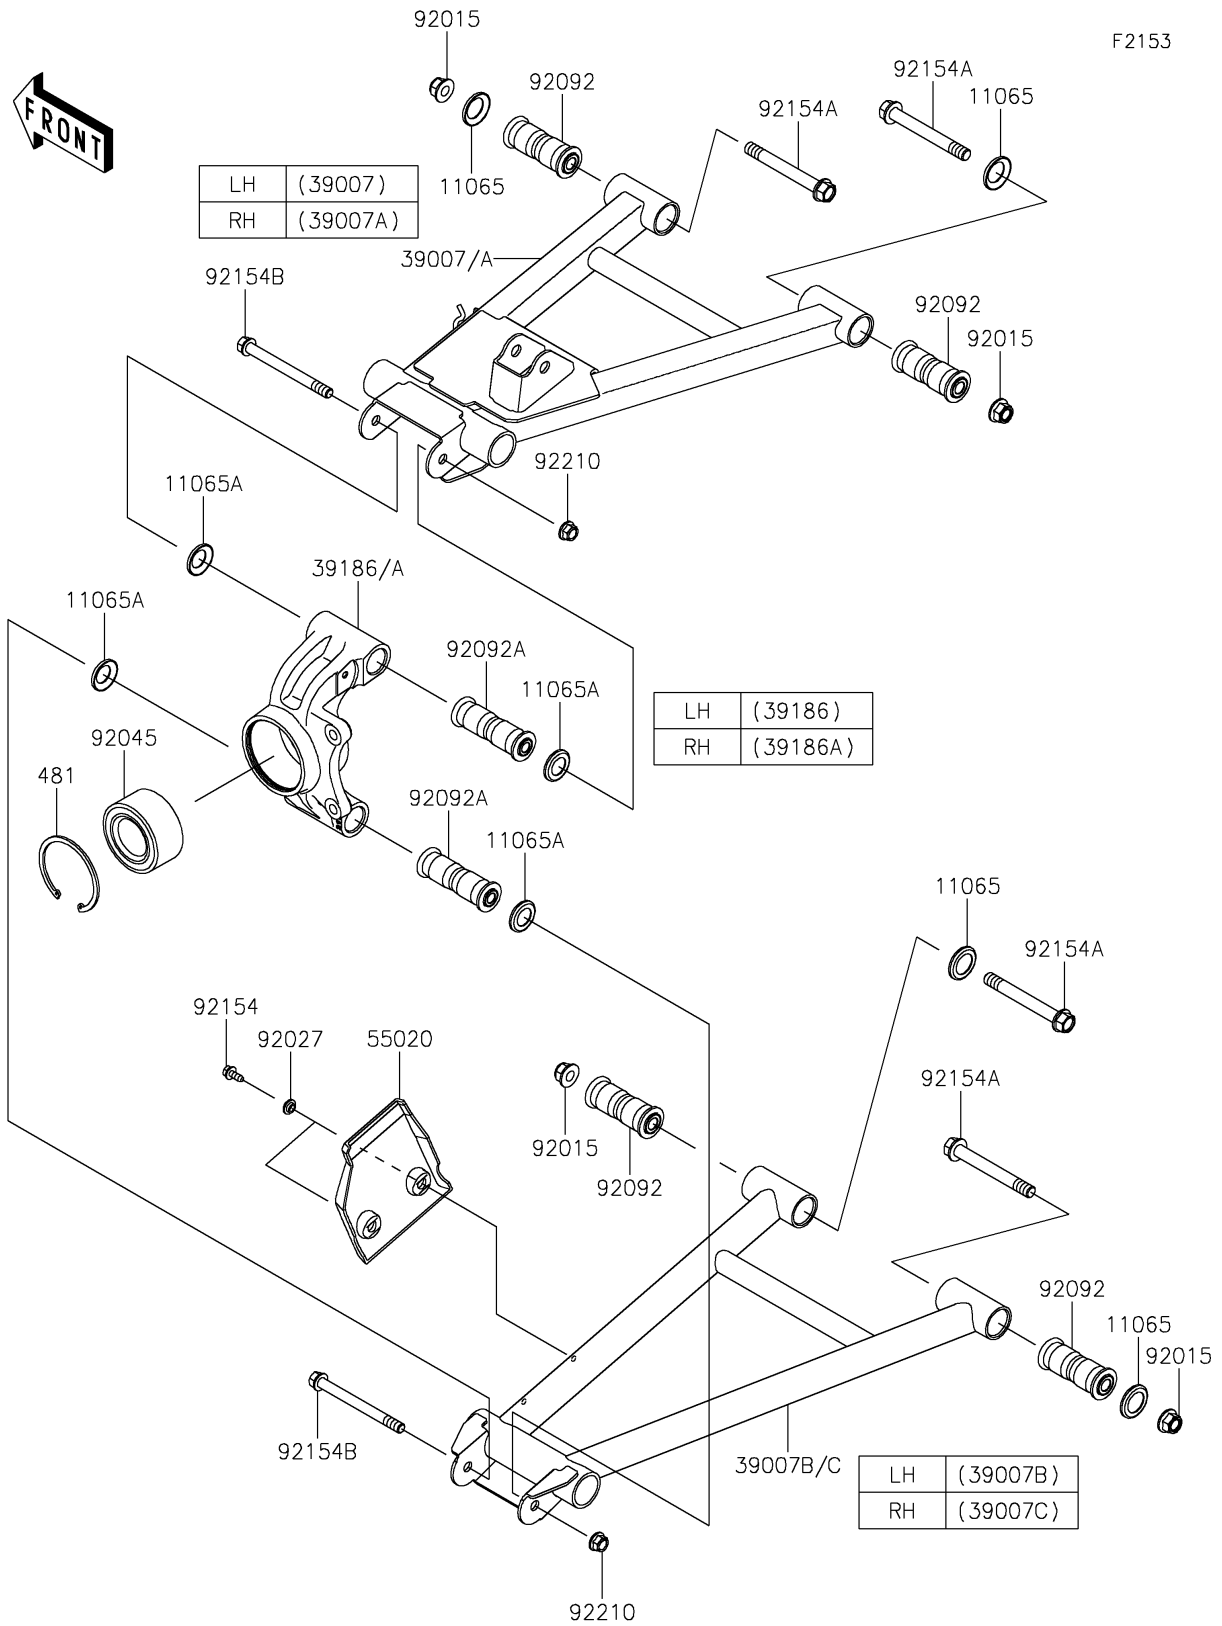

2025 Mule PRO-FX 820 EPS

PARTS DIAGRAM

Rear Suspension

2025 Mule PRO-FX 820 EPS

PARTS LIST

Rear Suspension

ITEM NAME	PART NUMBER	QUANTITY
-----------	-------------	----------
