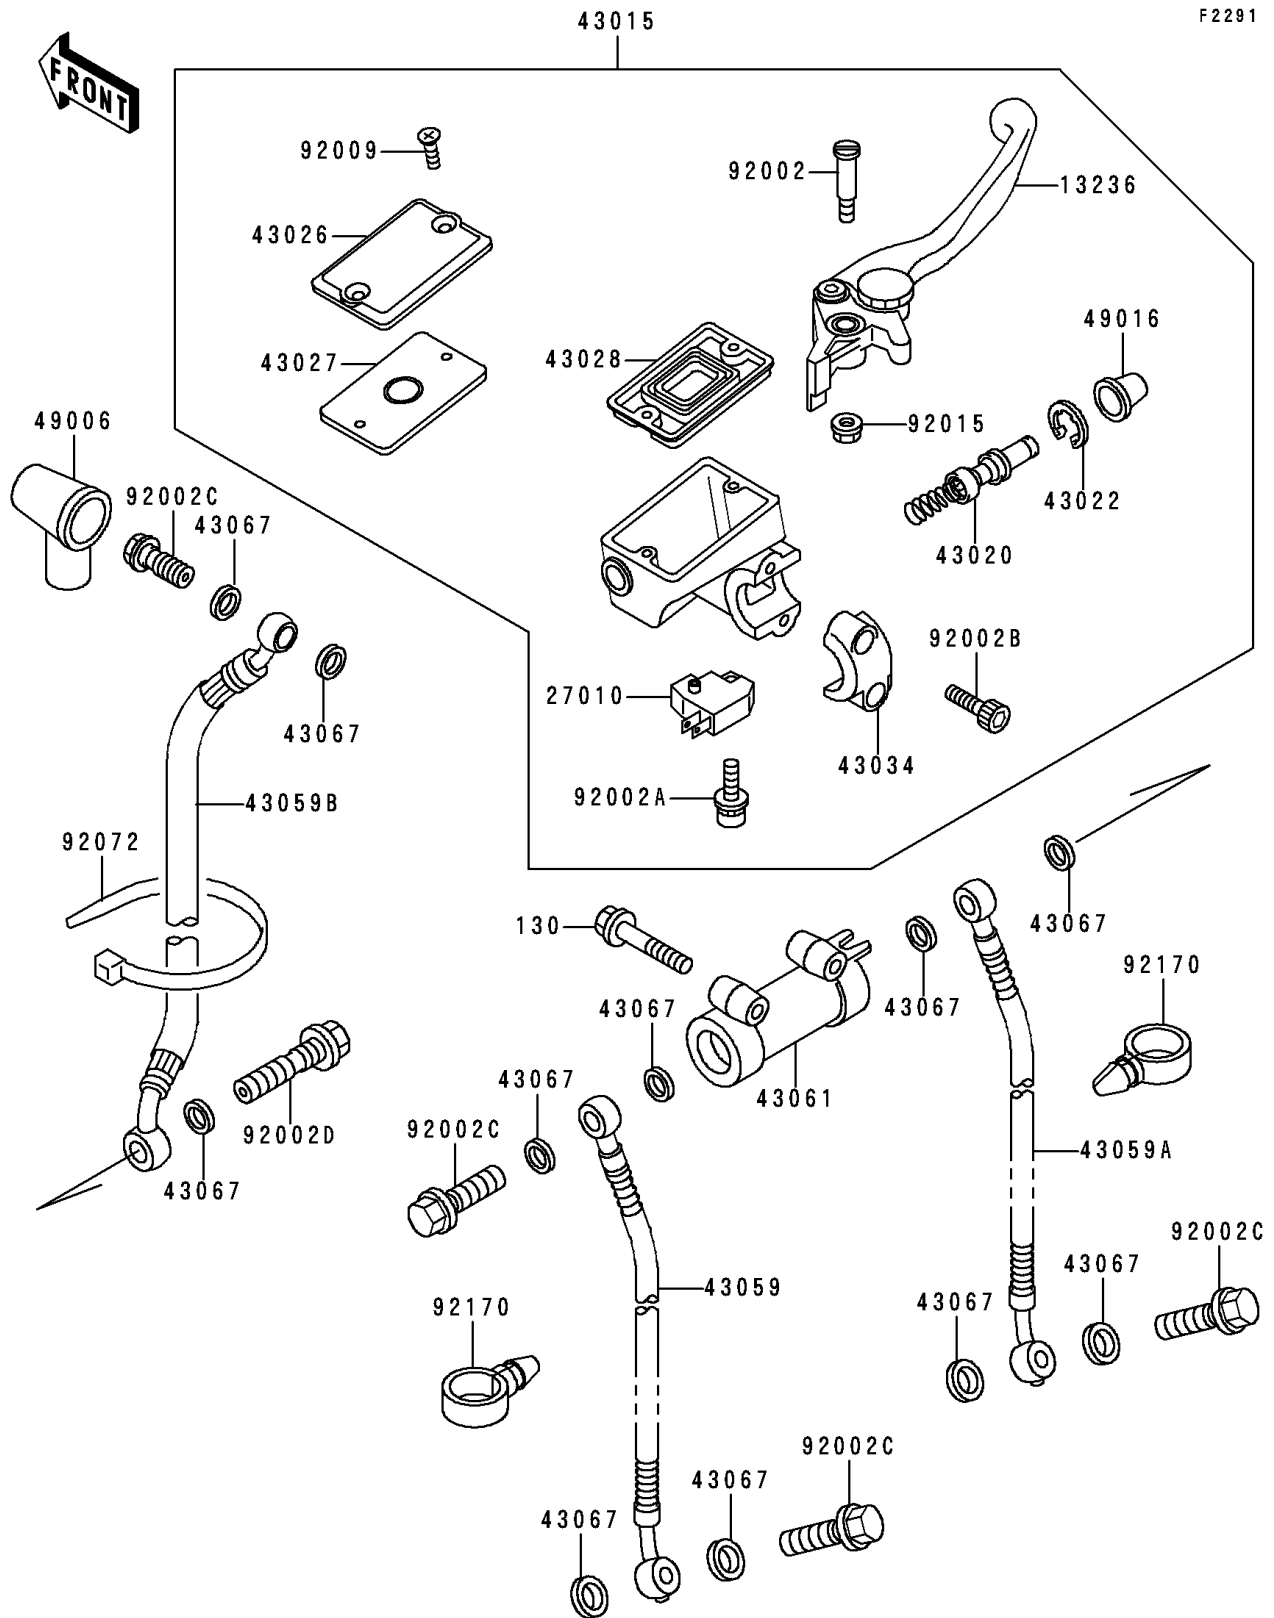

1997 Ninja® ZX™-6

PARTS DIAGRAM

Front Master Cylinder

1997 Ninja® ZX™-6

PARTS LIST

Front Master Cylinder

ITEM NAME

PART NUMBER

QUANTITY
